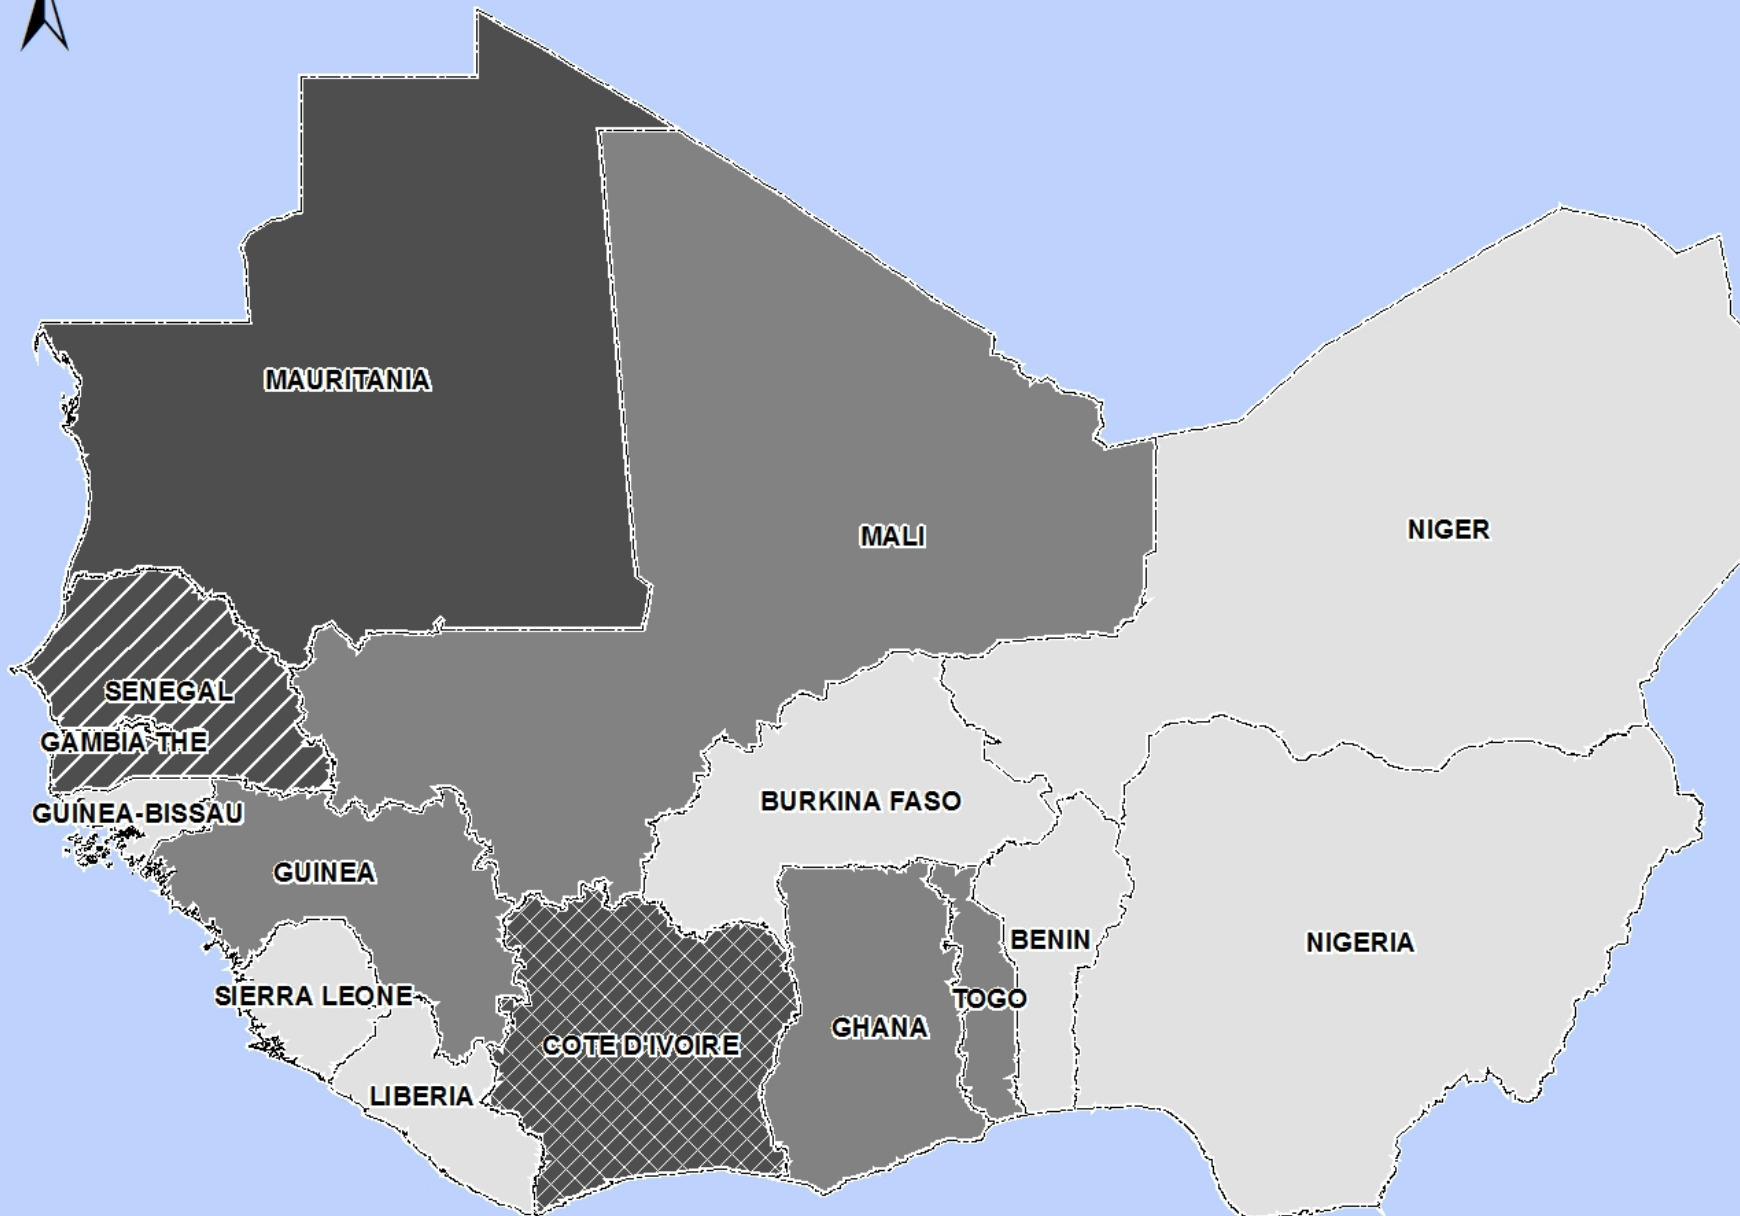

# WEST AFRICA - Population Movement

As of September 2010

**IDPs**

-  10,000 - 40,000
-  Over 500,000

**Refugees**

-  < 10,000
-  10,000 - 20,000
-  > 20,000

Map Doc Name: OCHA\_ProfMap\_Draft\_v3\_101020

Creation Date: 20 Oct 2010  
 Projection/Datum: GCS/WGS 1984  
 Web Resources: <http://ochaonline.un.org/rowca>  
 Nominal Scale at A4 paper size: 1:16 000 000

Map data source(s):  
 WFP, FAO

**Disclaimers:**  
 The designations employed and the presentation of material on this map do not imply the expression of any opinion whatsoever on the part of the Secretariat of the United Nations concerning the legal status of any country, territory, city or area or of its authorities, or concerning the delimitation of its frontiers or boundaries.