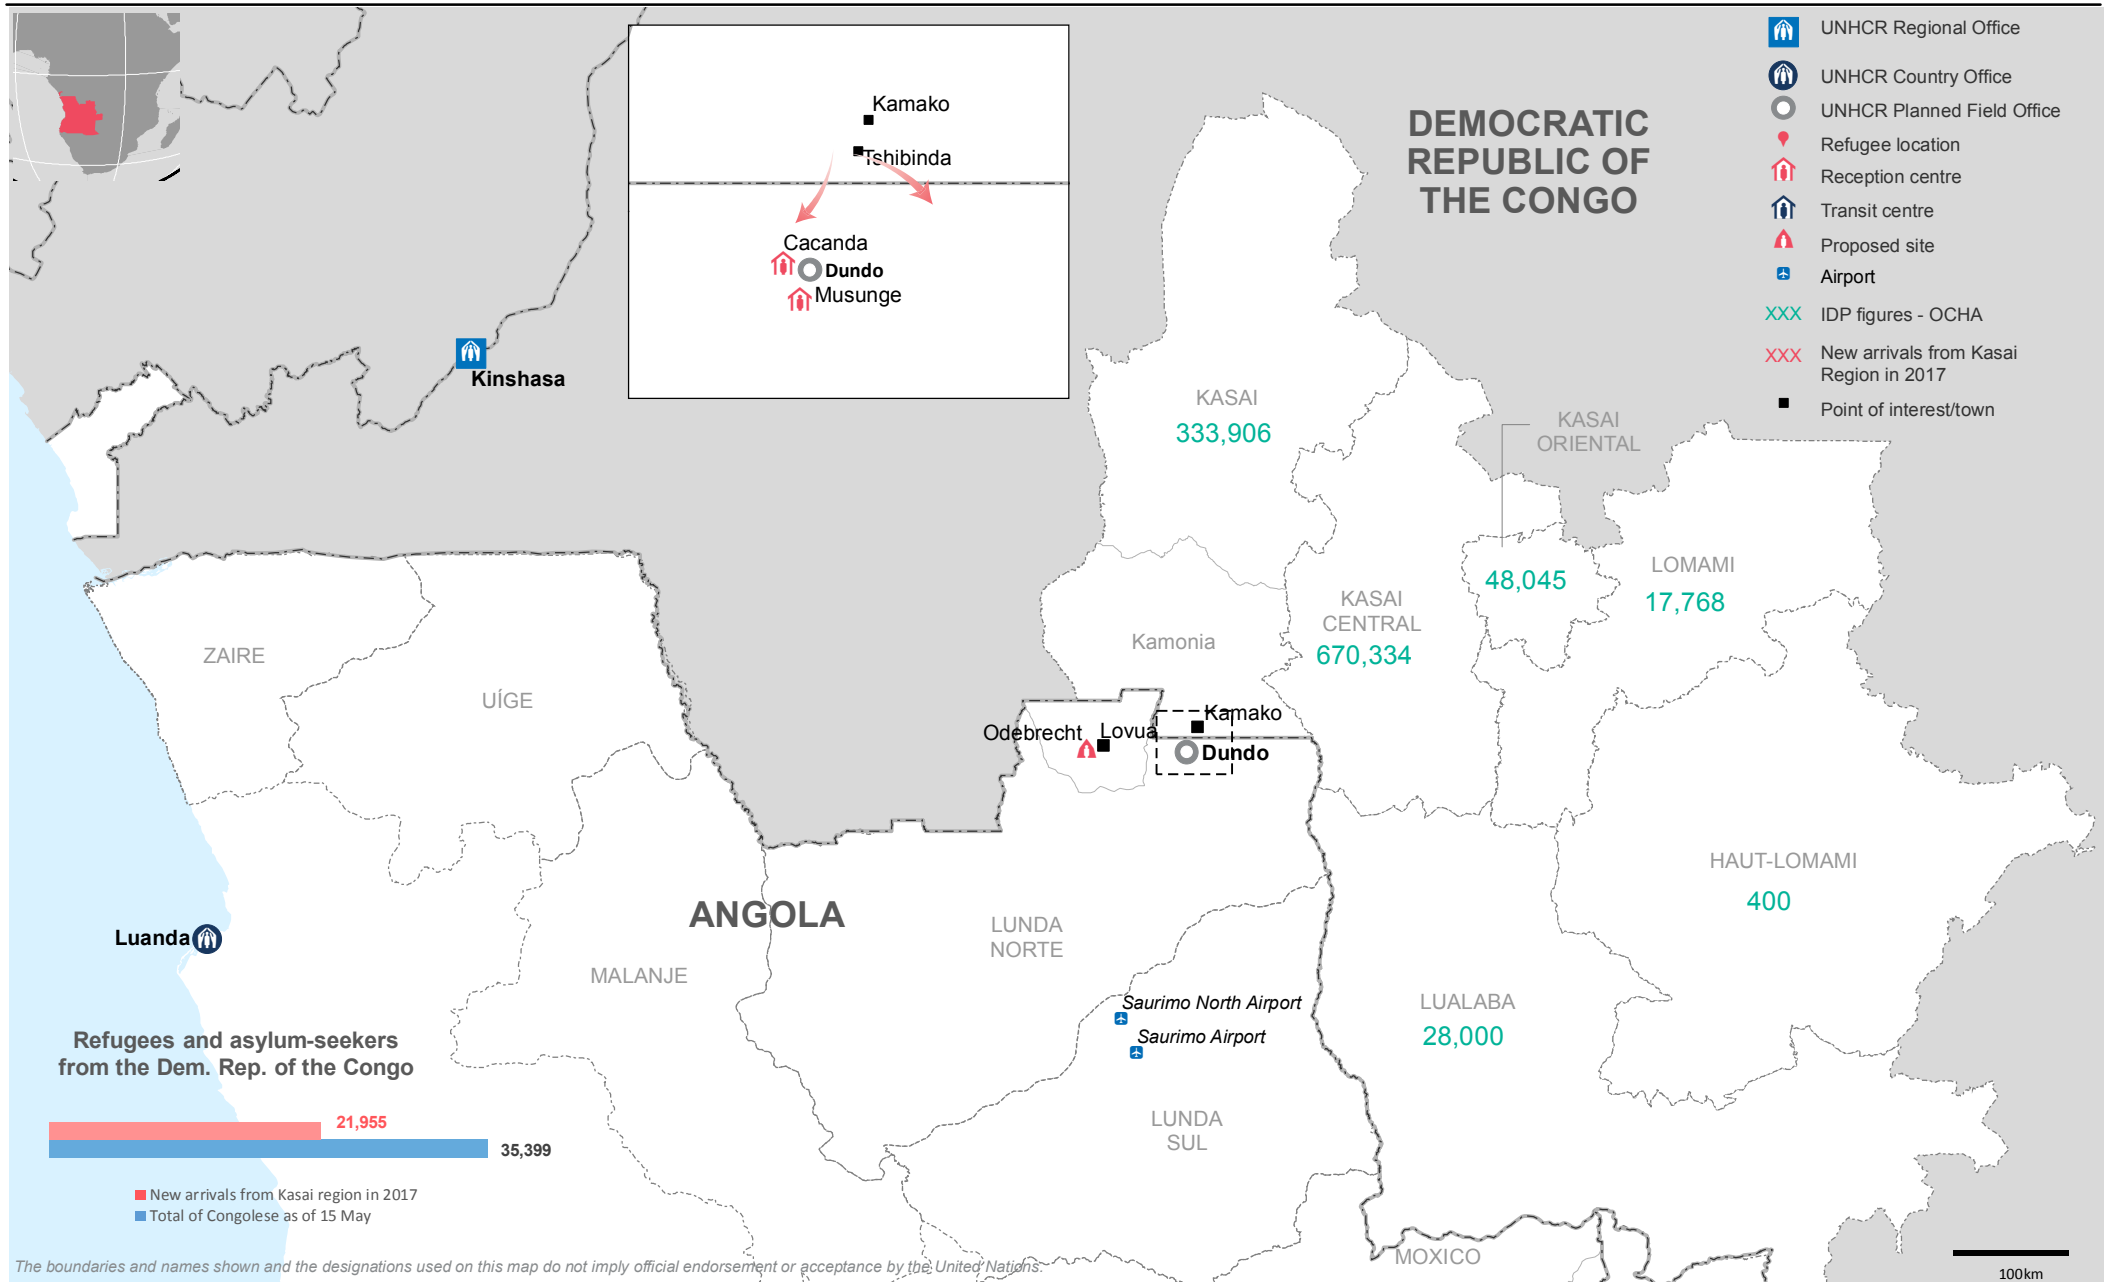

# Angola Emergency

## Outflow of Congolese refugees from the Kasai region

as of 16 May 2017

The boundaries and names shown and the designations used on this map do not imply official endorsement or acceptance by the United Nations.