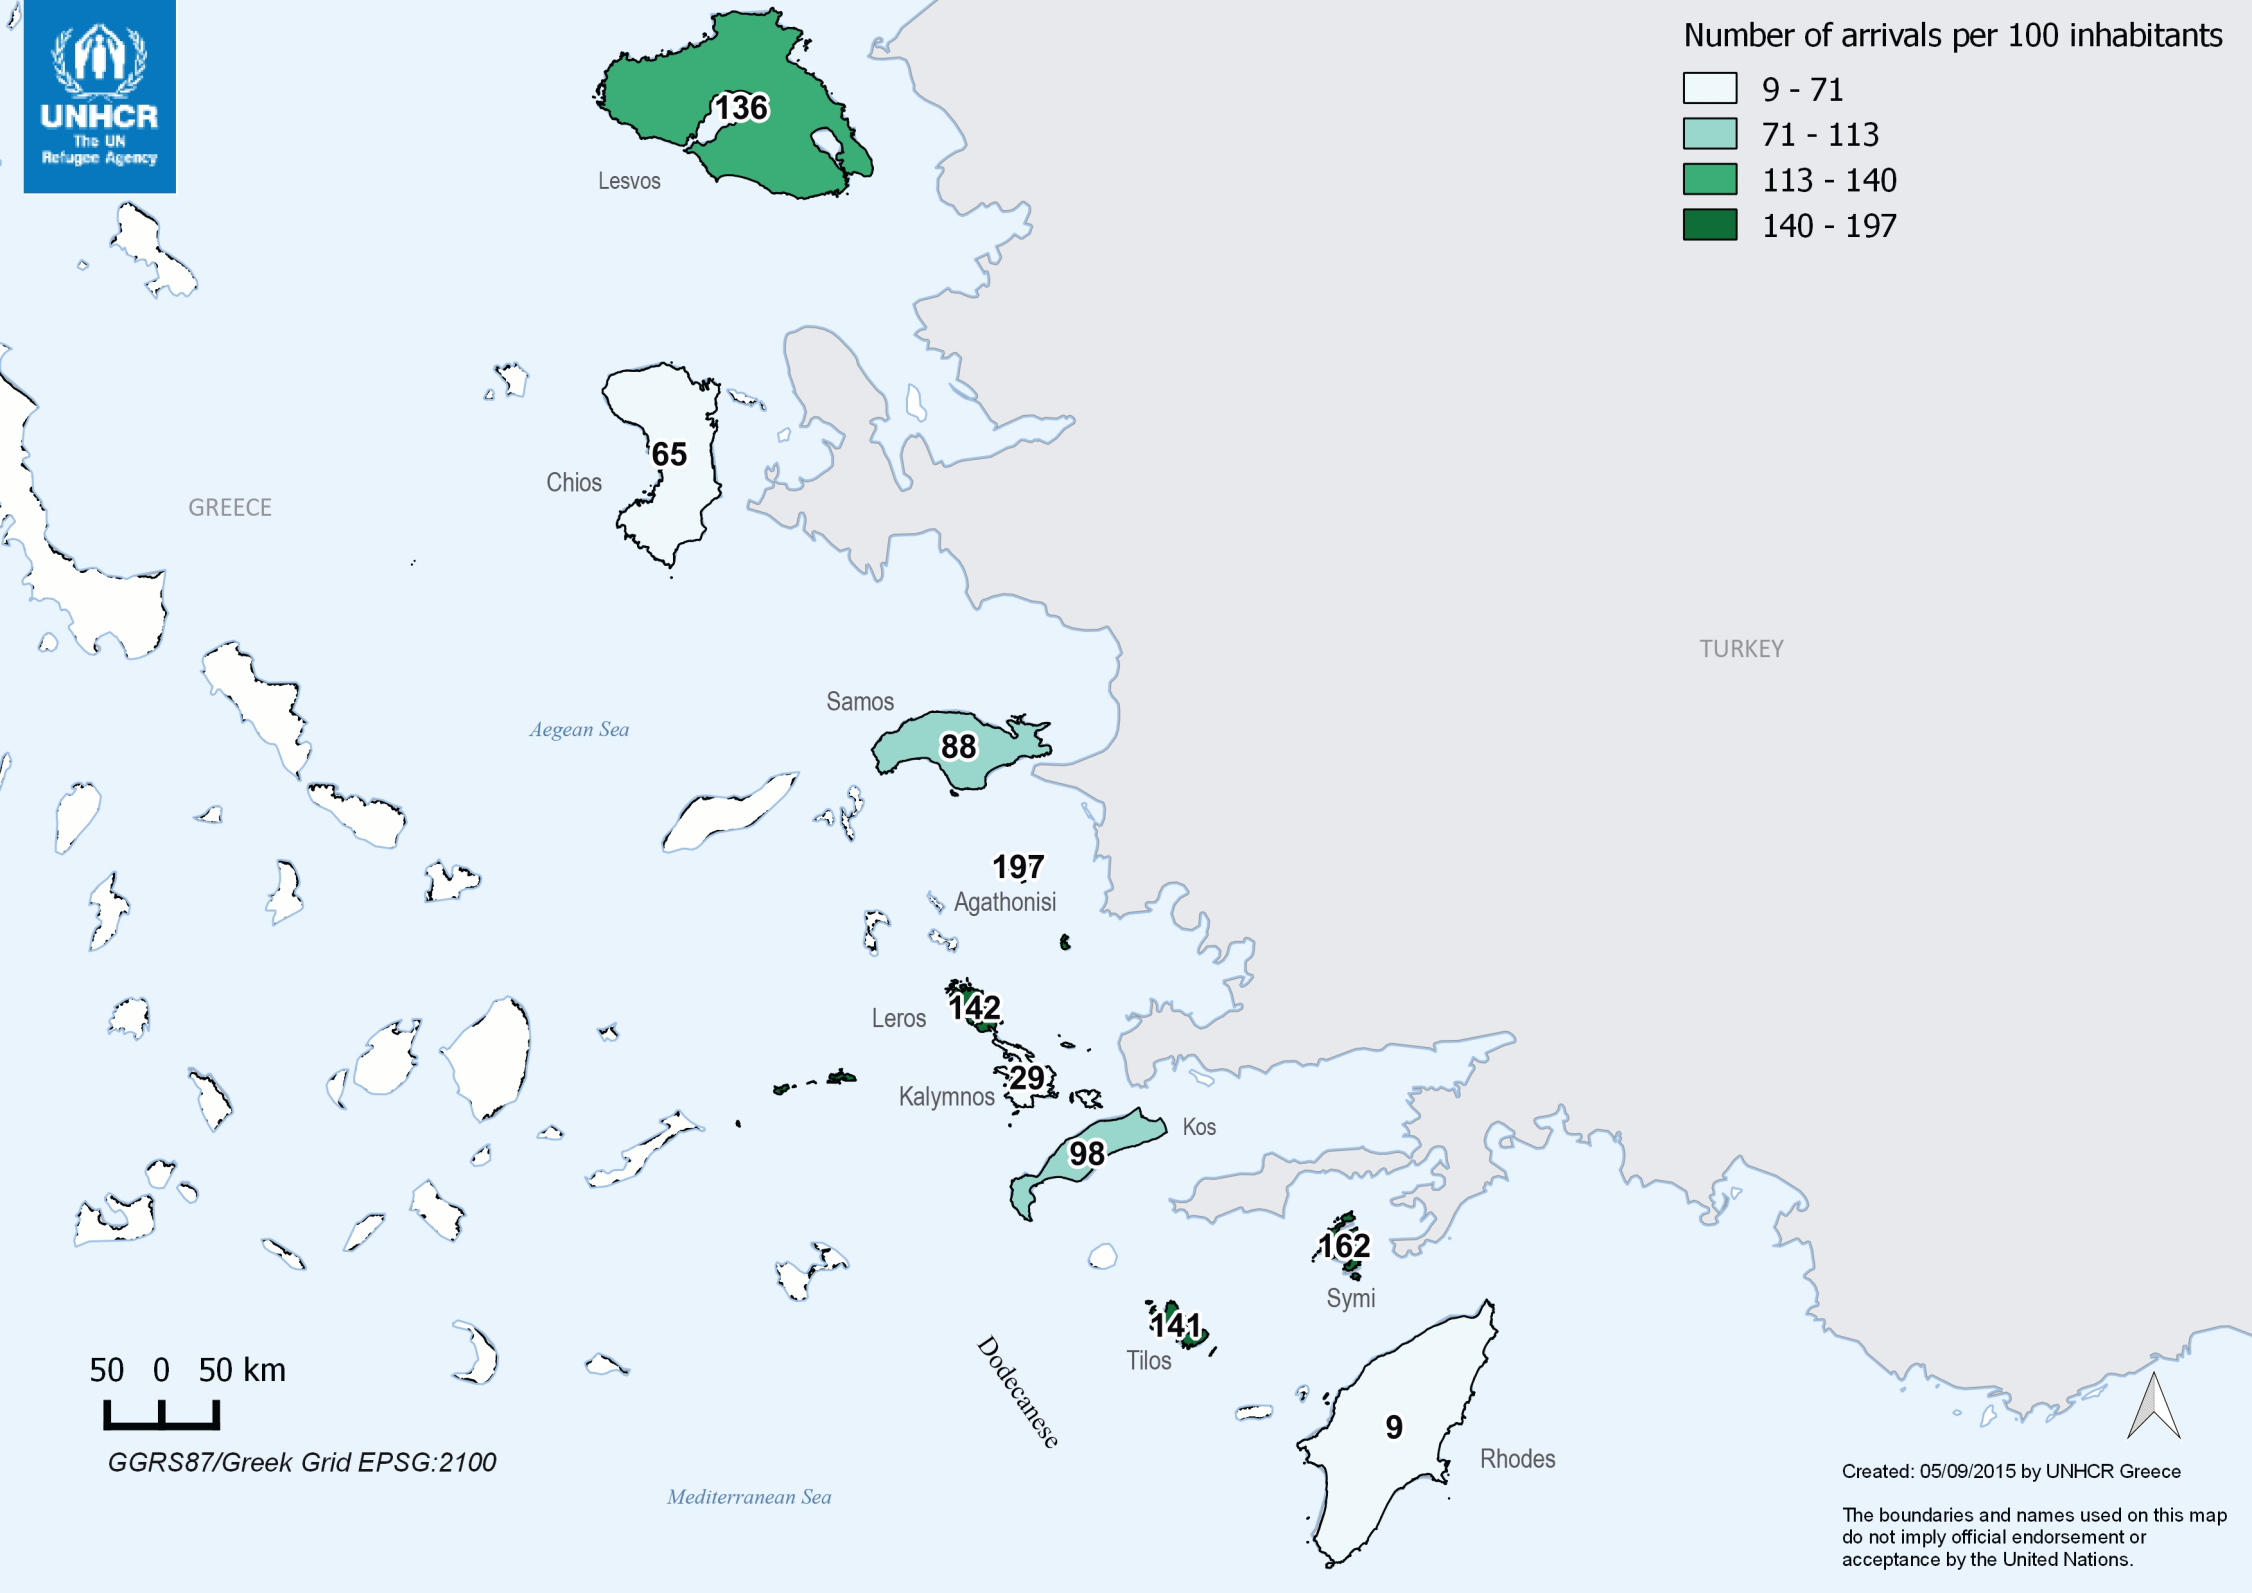

Number of arrivals per 100 inhabitants

50 0 50 km

GGRS87/Greek Grid EPSG:2100

Mediterranean Sea

Dodecanese

Created: 05/09/2015 by UNHCR Greece

The boundaries and names used on this map do not imply official endorsement or acceptance by the United Nations.