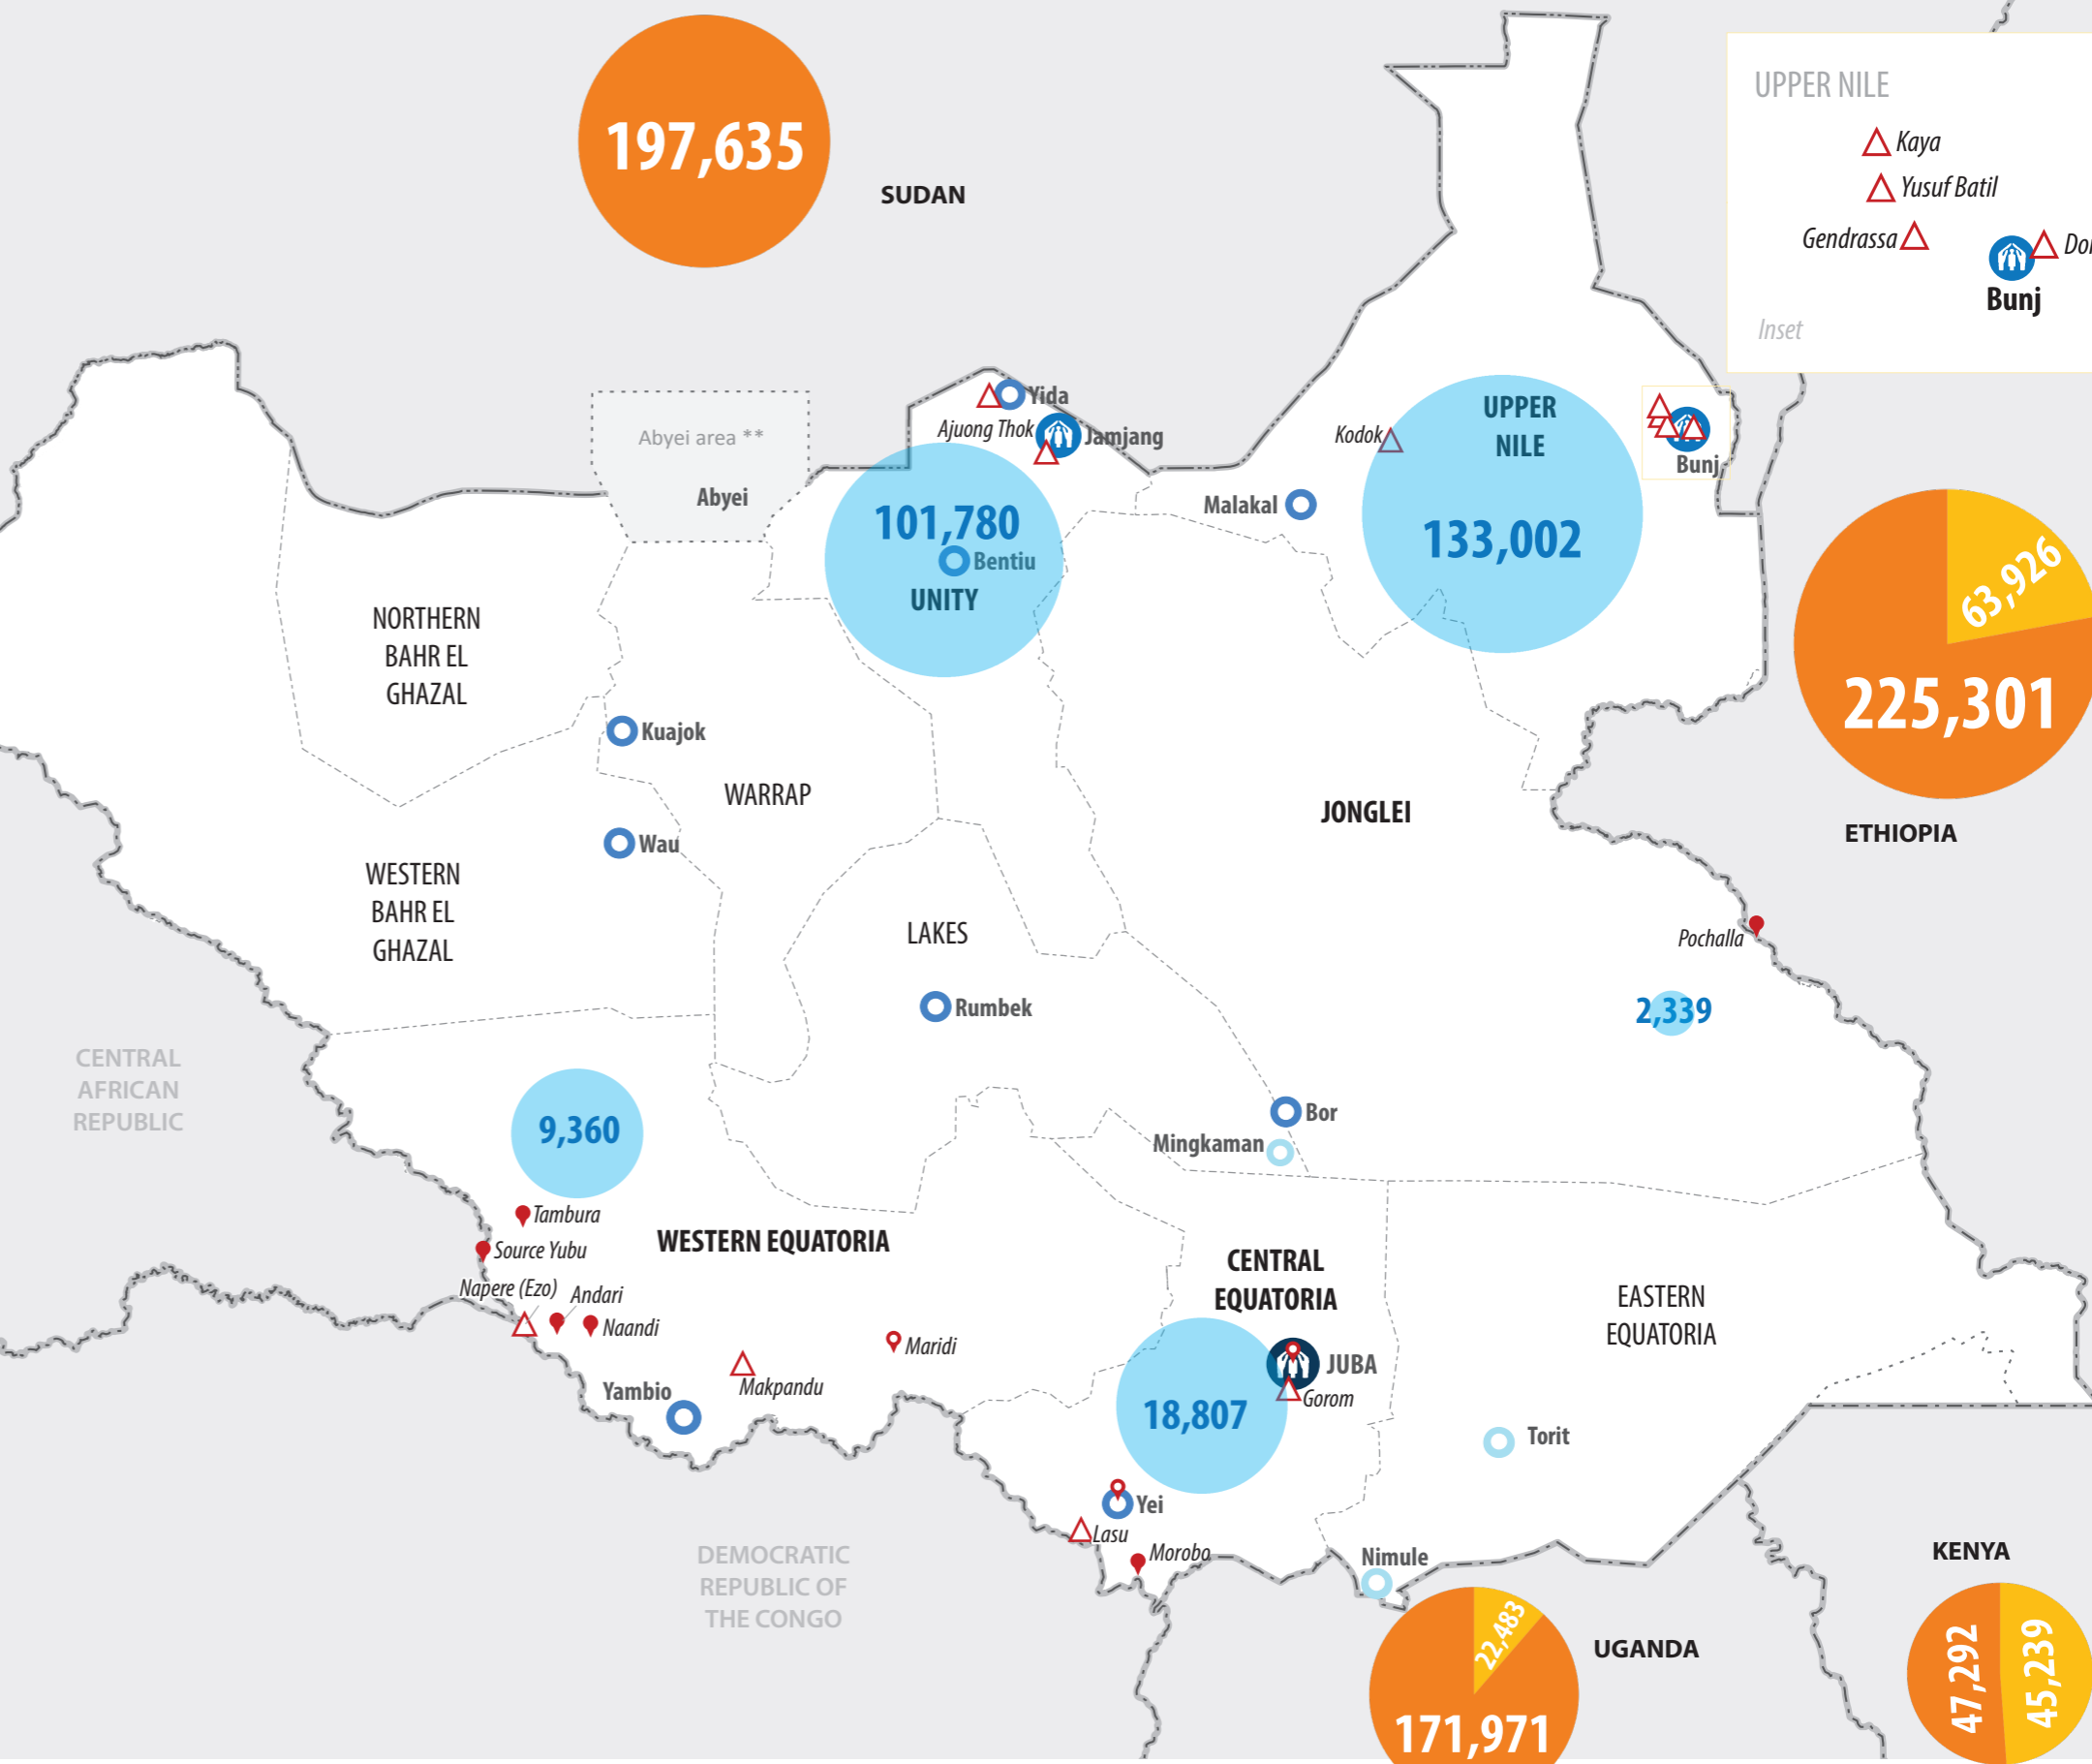

**265,288**  
total refugees residing in South Sudan

**642,199**  
refugees originating from South Sudan  
post 15 Dec 2013

**131,648**  
refugees originating from South Sudan  
pre 15 Dec 2013

- UNHCR Country Office
- UNHCR Sub Office
- UNHCR Field Office
- UNHCR Field Unit
- Refugee settlement
- Refugee location
- Urban refugee location
- International boundary
- Undetermined boundary\*
- State boundary

**UPPER NILE**

- Kaya
- Yusuf Batil
- Gendrassa
- Doro
- Bunj

*Inset*

The boundaries and names shown and the designations used on this map do not imply official endorsement or acceptance by the United Nations. \* Final boundary between the Republic of Sudan and the Republic of South Sudan has not yet been determined. \*\* Final status of the Abyei area is not yet determined.  
Creation date: 31 October 2015 Sources: UNHCR, UNCS, UNDP Feedback: UNHCR Regional Support Hub in Nairobi | kenrgis@unhcr.org