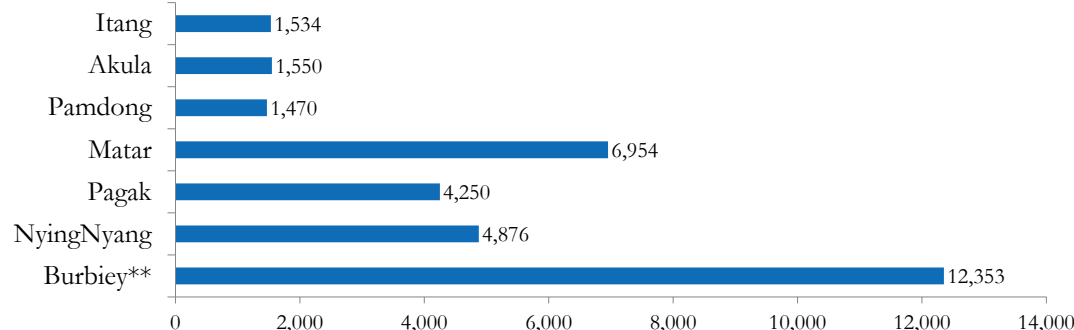

South Sudanese refugee population in Gambella (as of 20-November-2015)

Refugee population Breakdown

269,479 *
TOTAL GAMBELLA POPULATION

220,147
refugees arrived
post 15-Dec-2013

48,511
refugees arrived
pre 15-Dec-2013

Camps population

Camp Names	Children (age < 18 yrs)		Adults (age >= 18 yrs)		Total	%
	Males	Females	Males	Females		
Pugnido	21,561	20,272	6,930	14,739	63,502	27%
Tierkidi	18,972	18,319	3,994	12,041	53,326	23%
Kule	15,712	14,985	6,030	11,304	48,031	20%
Okugo	2,385	2,223	977	2,054	7,639	3%
Jewi	17,951	17,235	2,366	10,570	48,122	20%
Pugnido II	5,695	5,254	1,249	3,674	15,872	7%
TOTAL	82,276	78,288	21,546	54,382	236,492	100%
	160,564		75,928			
%	68%		32%			

TOTAL CAMPS POPULATION
236,492
persons

AVERAGE FAMILY SIZE
4

Refugees living within host communities

New arrivals awaiting transfers

Refugees living within host communities
32,987
persons

New arrivals awaiting transfers to camps
0
persons