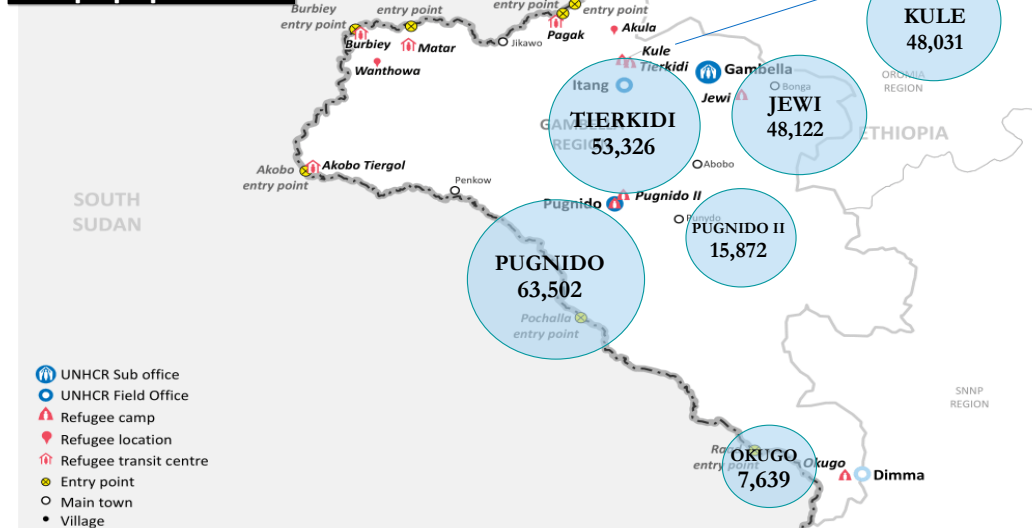

South Sudanese refugee population in Gambella (as of 20-November-2015)

Refugee population Breakdown

269,479 *
TOTAL GAMBELLA POPULATION

220,147
refugees arrived
post 15-Dec-2013

48,511
refugees arrived
pre 15-Dec-2013

Camps population

Camp Names	Children (age < 18 yrs)		Adults (age >= 18 yrs)		Total	%
	Males	Females	Males	Females		
Pugnido	21,561	20,272	6,930	14,739	63,502	27%
Tierkidi	18,972	18,319	3,994	12,041	53,326	23%
Kule	15,712	14,985	6,030	11,304	48,031	20%
Okugo	2,385	2,223	977	2,054	7,639	3%
Jewi	17,951	17,235	2,366	10,570	48,122	20%
Pugnido II	5,695	5,254	1,249	3,674	15,872	7%
TOTAL	82,276	78,288	21,546	54,382	236,492	100%
	160,564		75,928			
%	68%		32%			

* - The total population figure for Gambella includes demographic changes (such as birth, death etc.) during the reporting period. In addition to 269,479 South Sudanese refugees in Gambella region, there are 11,174 refugees at the camps in Assosa [Breakdown: Pre 15th Dec 2013 = 6,129; Post 15th Dec 2013 = 5,045]

** - Interviews with some refugees indicate that those with large livestock herds as well as traders and other categories were unwilling to move from border entry locations.