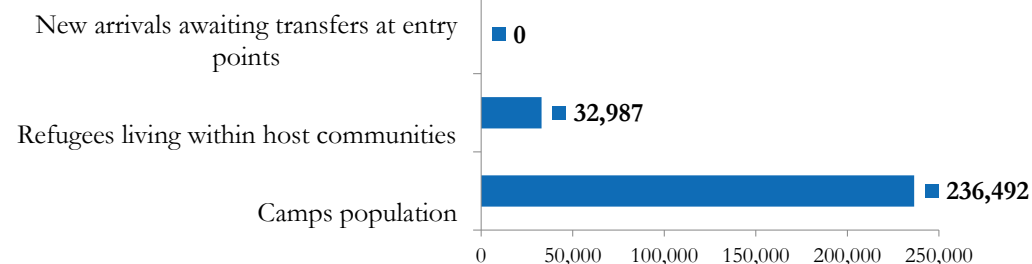

South Sudanese refugee population in Gambella (as of 20-November-2015)

Refugee population Breakdown

269,479 *
TOTAL GAMBELLA POPULATION

220,147
refugees arrived
post 15-Dec-2013

48,511
refugees arrived
pre 15-Dec-2013