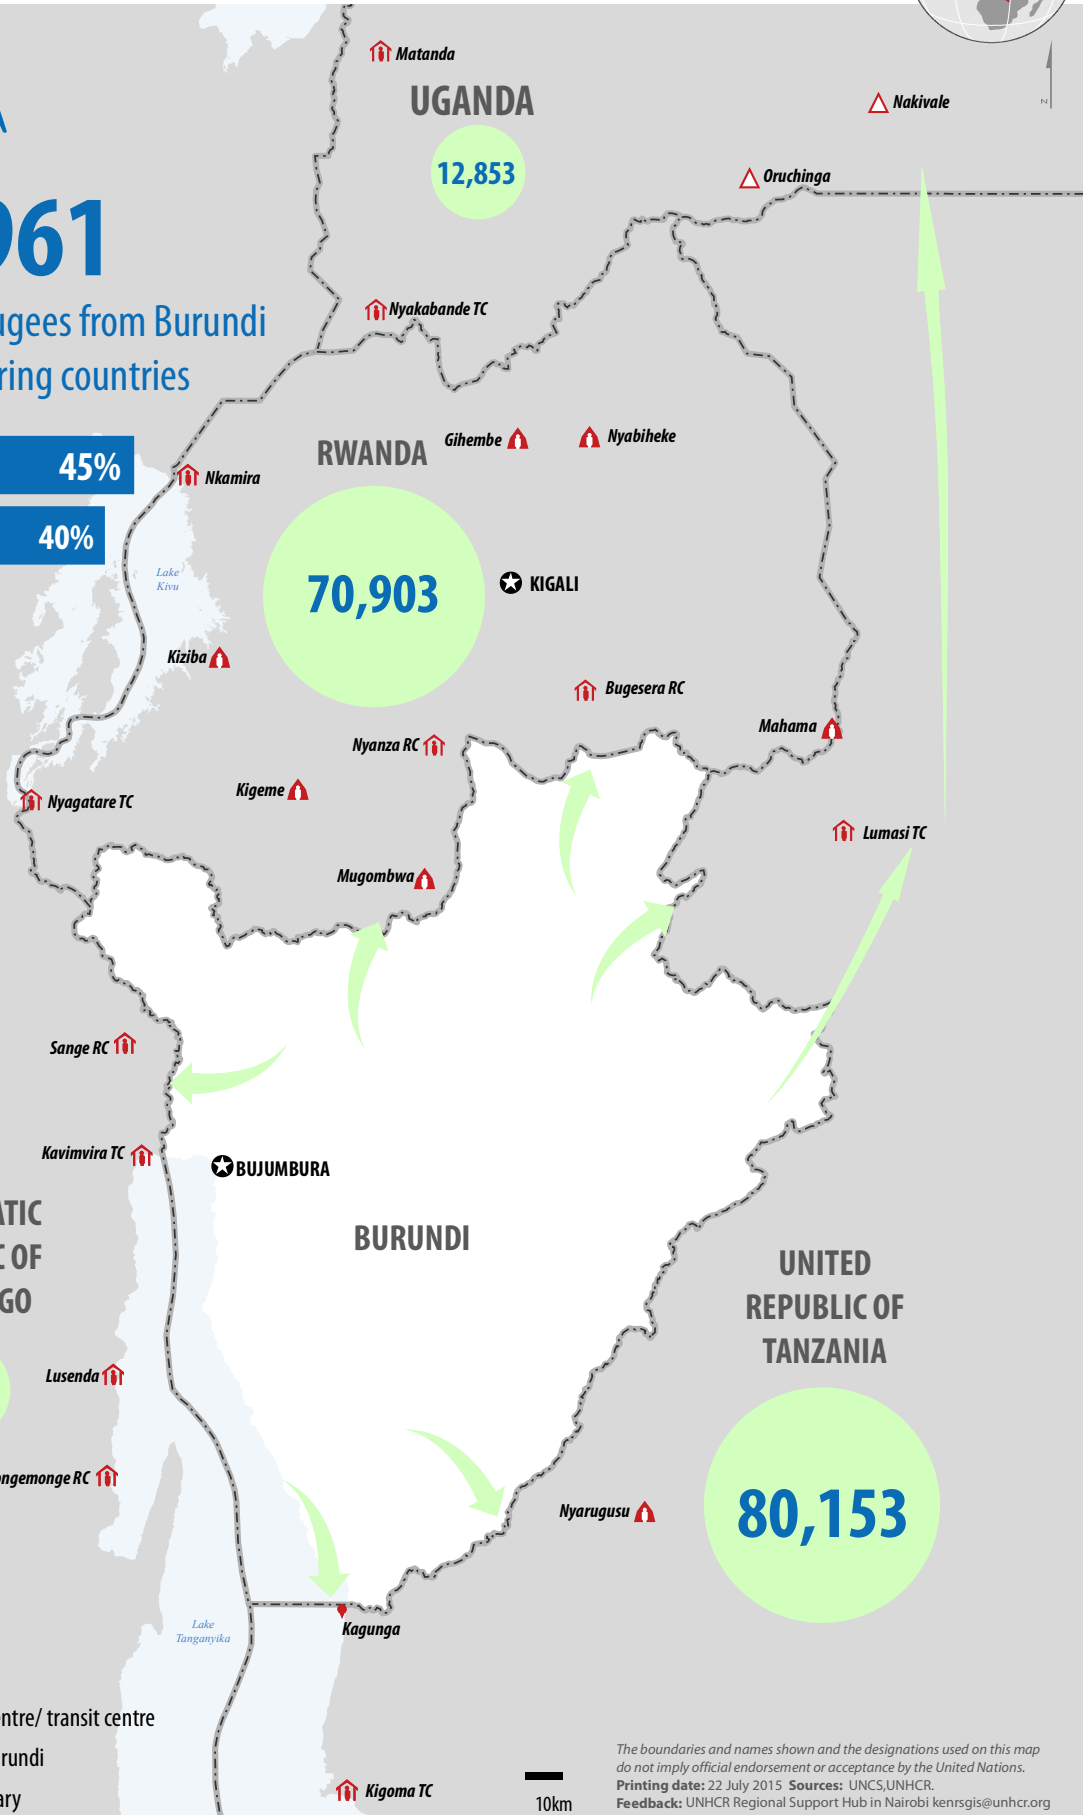

177,961

newly arrived refugees from Burundi
in neighbouring countries

- LEGEND**
- Capital city
 - Refugee camp
 - Refugee settlement
 - Refugee reception centre/ transit centre
 - New arrivals from Burundi
 - International boundary

The boundaries and names shown and the designations used on this map do not imply official endorsement or acceptance by the United Nations.
 Printing date: 22 July 2015 Sources: UNCS, UNHCR.
 Feedback: UNHCR Regional Support Hub in Nairobi kenrsgis@unhcr.org