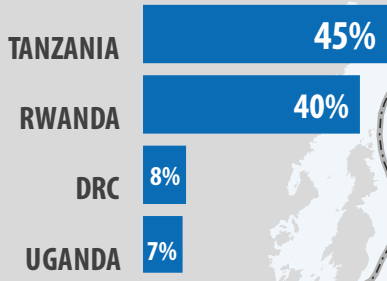

177,961

newly arrived refugees from Burundi
in neighbouring countries

- LEGEND**
- Capital city
 - Refugee camp
 - Refugee settlement
 - Refugee reception centre/ transit centre
 - New arrivals from Burundi
 - International boundary