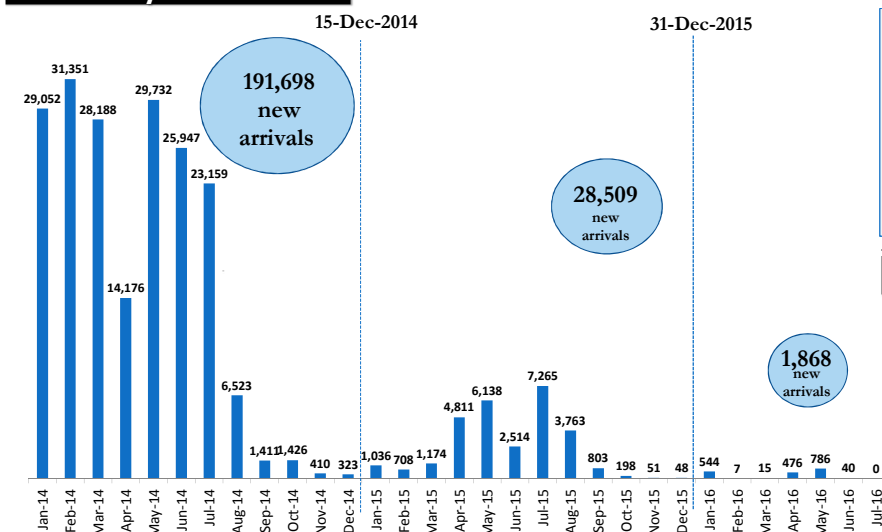

South Sudanese new arrivals in Gambella - Post 15th December 2013 (as of 01-Jul-2016)

Gambella Region Map

TOTAL ARRIVALS **222,075** PERSONS (*)

AVERAGE ARRIVALS per day since start of 2014 **243** PERSONS

AVERAGE ARRIVALS per day since last week **1** PERSONS

Entry Points	Cumulative total 1 st to 31 st July	Refugees transferred to camps (in July)	New Arrivals awaiting transfers to camps
Pagak	0	0	0
Akobo	0	0	0
Pochalla	0	0	0
Raad	0	0	0
Burbley	0	0	0
Matar	0	0	0
Addis-Ababa	0	0	0
Wanke	0	0	0
Total	0	0	0

Arrivals by Month

Key Statistics

- 67%** Of the population are **Children**
- 90%** Of the population are **women and children**
- 71%** Of the adult population are **women**
- 21,463** are identified as **Unaccompanied/ Separated**