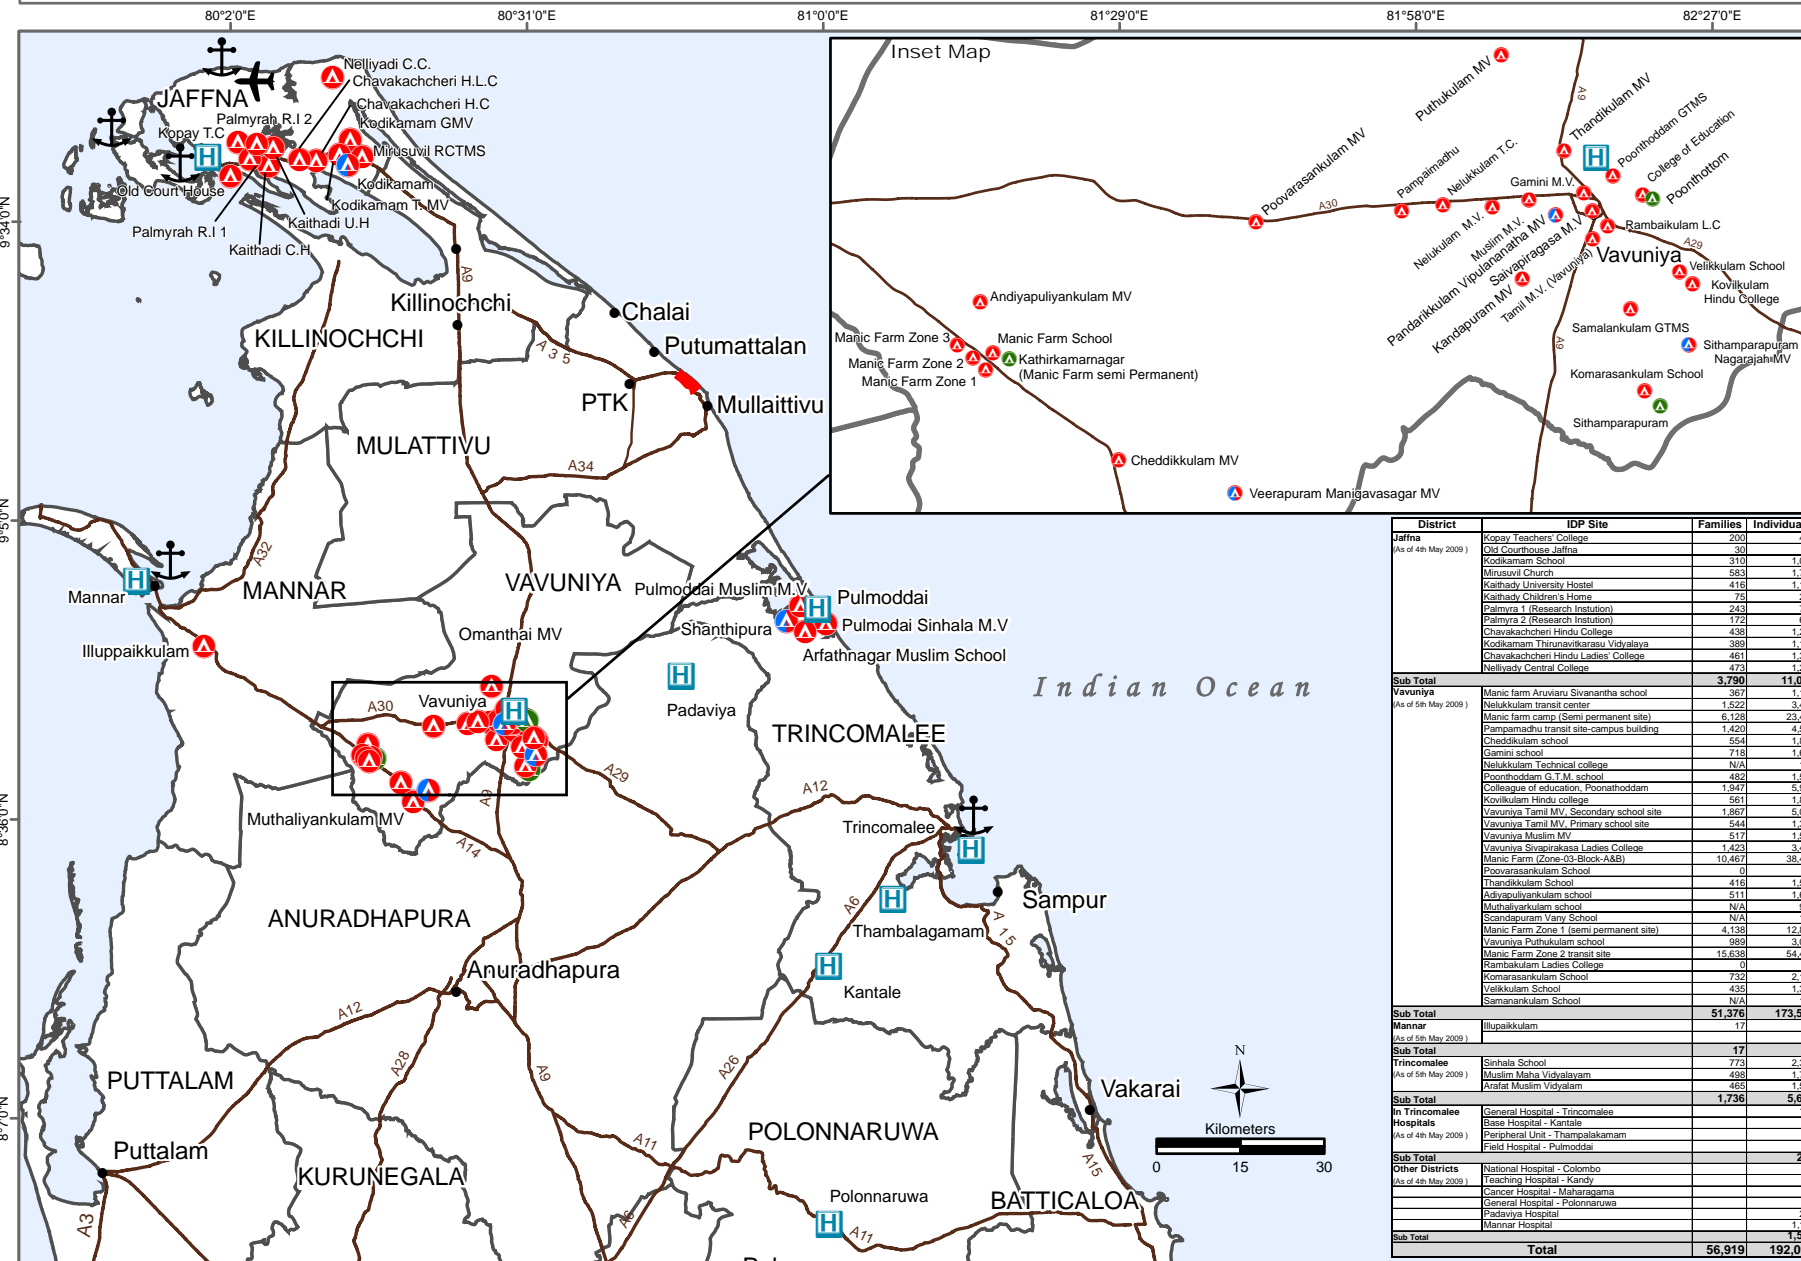

Vanni IDP Camps and Hospitals Information

As of 05 May, 2009

Northern Area

Legend

- District Boundary
- Roads
- Ports
- Domestic Airports
- Semi Permanent Shelter Sites
- Emergency Shelter Sites
- New sites identified for Emergency Shelter
- Hospitals with Vanni injured patients
- Towns / Villages
- Conflict Zone

Data source(s):
UNHCR Colombo

Updated as at: 05-May-2009
Produced on: 06-May-2009

Projection / Datum: Transverse Mercator
Kandawala

Admin boundaries provided by: Survey Department,
Government of Sri Lanka

MapNumber: OCHA/LK/Colombo/IDP/017/ V22

This map is designed for printing on A4 size

The boundaries, names and the designations used on this map do not imply official endorsement or acceptance by the United Nations.