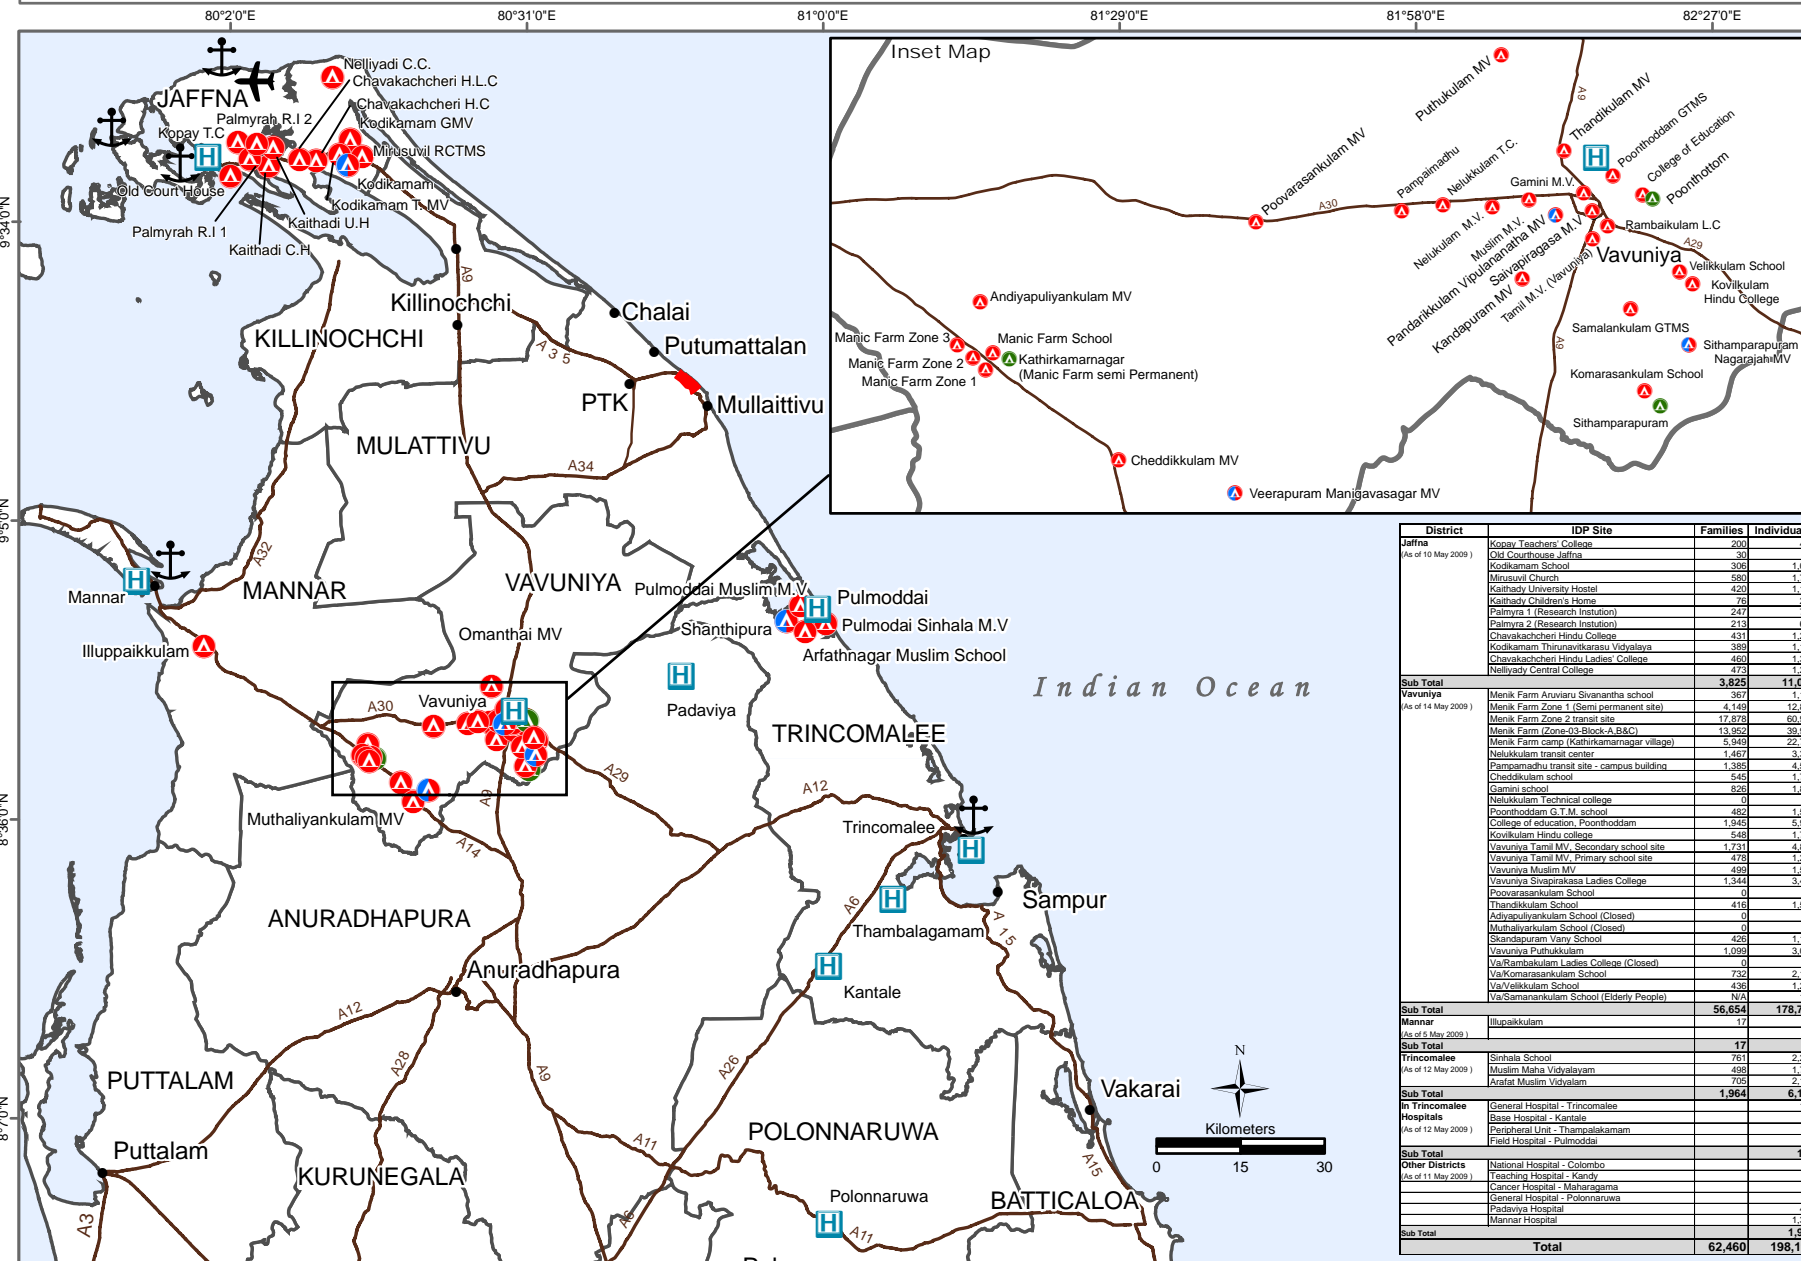

Vanni IDP Camps and Hospitals Information

As of 14 May, 2009

Northern Area

Area Detail

Legend

- District Boundary
- Roads
- Ports
- Domestic Airports
- Semi Permanent Shelter Sites
- Emergency Shelter Sites
- New sites identified for Emergency Shelter
- Hospitals with Vanni injured patients
- Towns / Villages
- Conflict Zone

Data source(s):

UNHCR Colombo

Updated as at: 14-May-2009

Produced on: 15-May-2009

Projection / Datum: Transverse Mercator Kandawala

Admin boundaries provided by: Survey Department, Government of Sri Lanka

MapNumber: OCHA/LK/Colombo/IDP/017/ V26