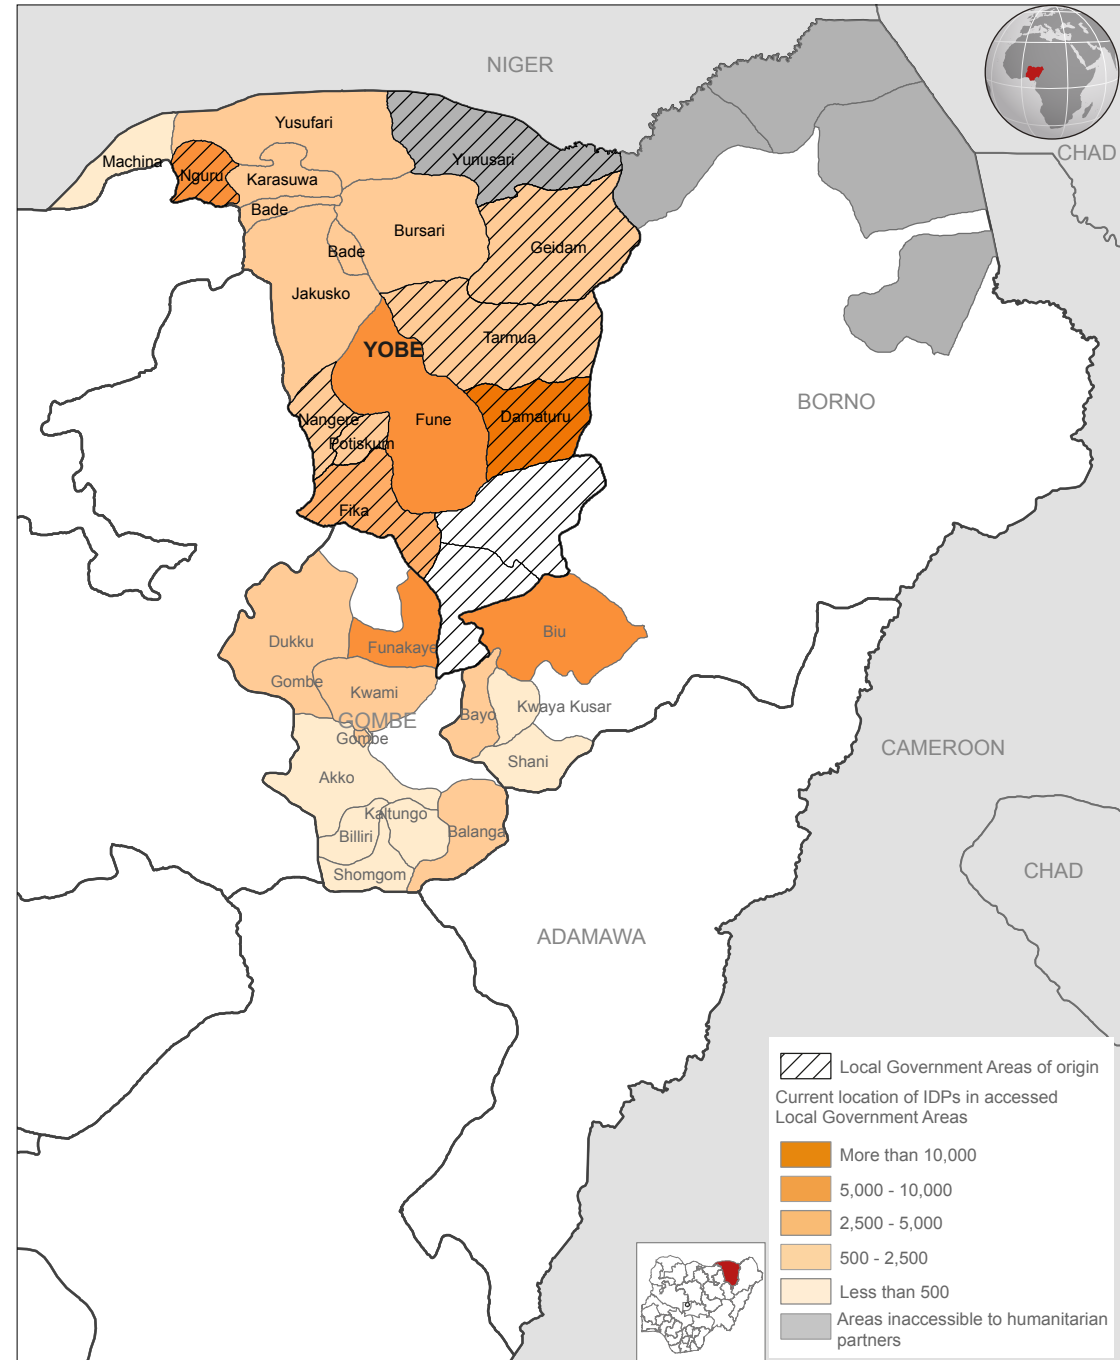

**81,000**

Estimated number of people displaced within and out of Yobe state

(Source DTM Round X)

### Areas of origin

Of the IDPs in/from Yobe State the majority come from two local government areas: Gujba and Gulani

### Current location

Of the IDPs from Yobe State, the majority have stayed within the state

The boundaries and names shown and the designations used on this map do not imply official endorsement or acceptance by the United Nations.

http://www.unocha.org/nigeria http://reliefweb.int/country/nga