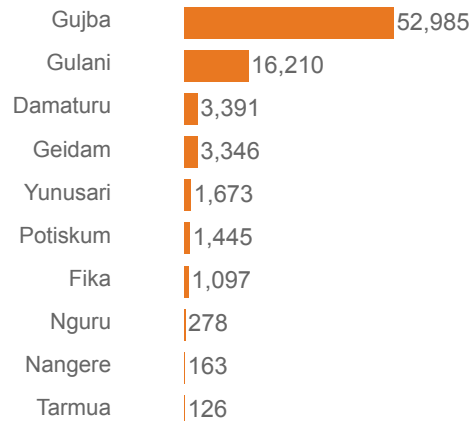

**81,000**

Estimated number of people displaced within and out of Yobe state

(Source DTM Round X)

### Areas of origin

Of the IDPs in/from Yobe State the majority come from two local government areas: Gujba and Gulani

### Current location

Of the IDPs from Yobe State, the majority have stayed within the state

The boundaries and names shown and the designations used on this map do not imply official endorsement or acceptance by the United Nations.