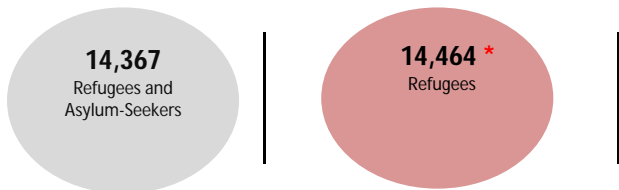

# Uganda - Burundi Refugee Situation as of (22 September, 2015)

Info-graphic and statistics

## Total

Pre 01 January 2015    Post 01 January 2015

Registered :14,203 | Unregistered: 896 \*

\* The presented figure includes refugees arrived in November and December in Nakivale

## Key Statistics for (Post 01 January 2015)

50 %  
of the population are  
**Children <18**  
7,232 individuals

73 %  
of the population are  
**Women and Children**  
10,558 individuals

02 %  
of the population are  
**Elderly**  
289 individuals