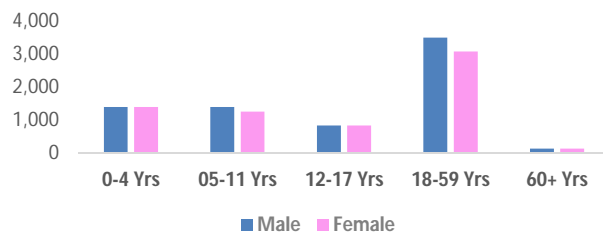

Age and Gender Breakdown