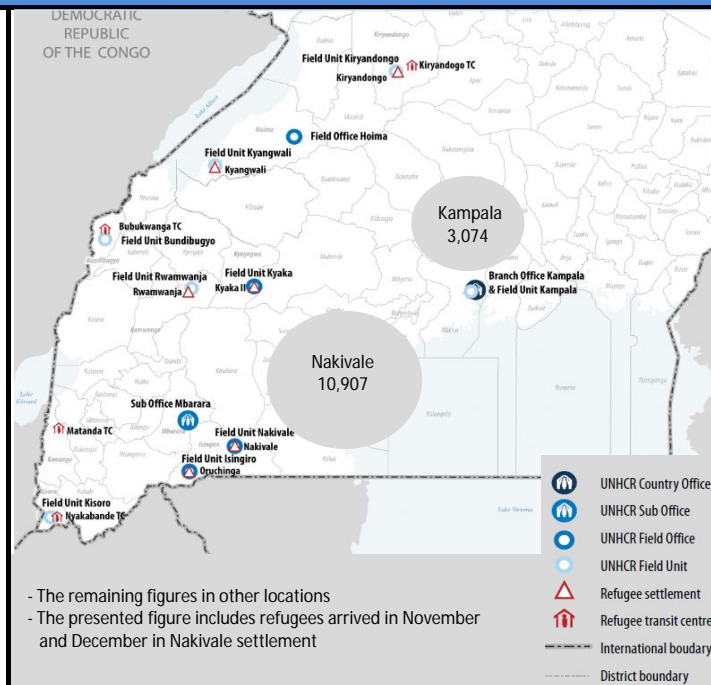

# Uganda - Burundi Refugee Situation as of (22 September, 2015)

Info-graphic and statistics

## Key Statistics for (Post 01 January 2015)

50 %  
of the population are  
**Children <18**  
7,232 individuals

73 %  
of the population are  
**Women and Children**  
10,558 individuals

02 %  
of the population are  
**Elderly**  
289 individuals

- The remaining figures in other locations  
- The presented figure includes refugees arrived in November and December in Nakivale settlement