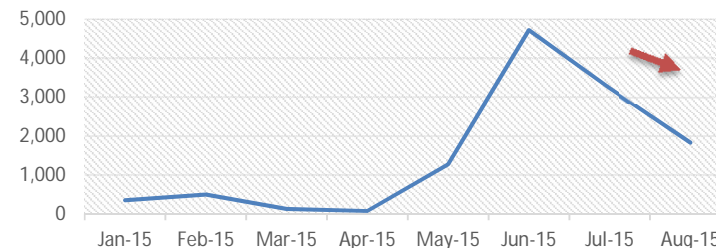

New arrival trend since 1st January, 2015

Registered : person of concern who went through level 1/ level 2 registration with government , Unregistered : new arrivals pending registration

Source : Government , Office of the Prime Minister, Refugee Department, Refugee information Management System (RIMS)

Contact : UNHCR, Abdelrahman JABER, Associate Information Management officer, jaber@unhcr.org,Tel: +256(0)772 707057 | Web-portal : <http://data.unhcr.org/>