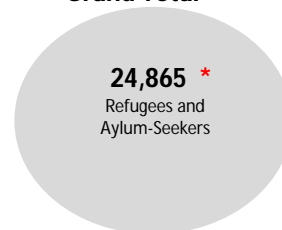

# Uganda - Burundi Refugee Situation as of (22 September, 2015)

Info-graphic and statistics

## Total

Pre 01 January 2015    Post 01 January 2015

Registered :14,203 | Unregistered: 896 \*

\* The presented figure includes refugees arrived in November and December in Nakivale

## Grand Total

\* The grand total as it is reported by the Office of the Prime Minister, Refugee Department, on 6 August, 2015

## Key Statistics for (Post 01 January 2015)

50 %  
of the population are  
**Children <18**  
7,232 individuals

73 %  
of the population are  
**Women and Children**  
10,558 individuals

02 %  
of the population are  
**Elderly**  
289 individuals