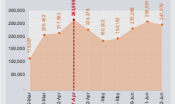

247,570 IDPs on 23 June 2014
127,182 reported returns

Displacement Graph