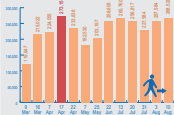

Displacement Graph