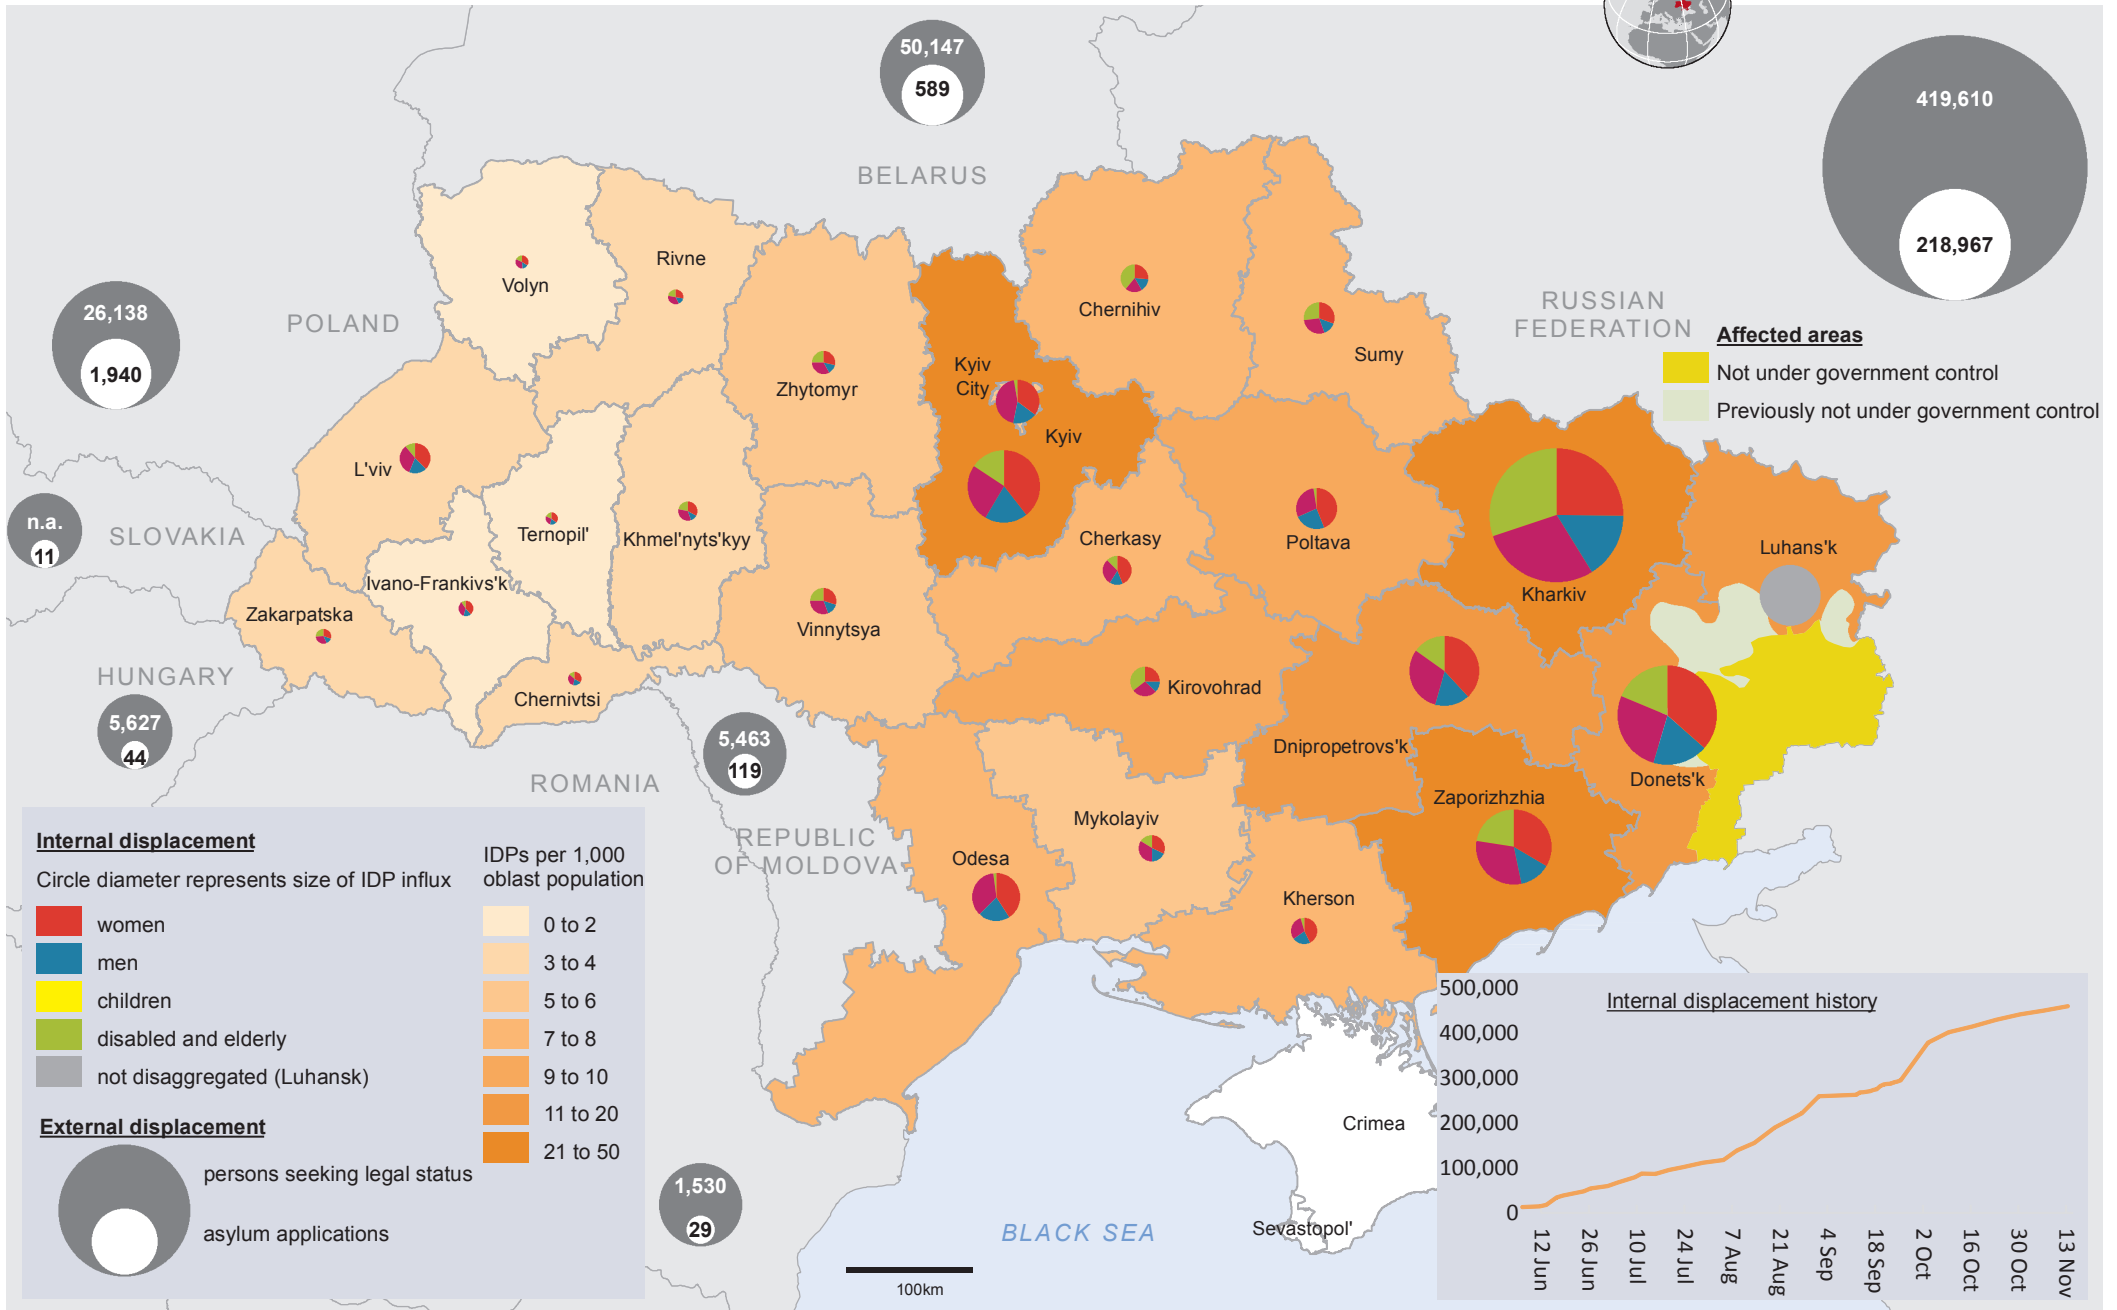

Ukraine: Overview of population displacement (as of 14 November 2014)

The boundaries and names shown and the designations used on this map do not imply official endorsement or acceptance by the United Nations. **Internal Displacement:** Data provided by the State Emergency Service, Government of Ukraine, as of 13 November. Data are likely to be underestimates. **External displacement:** Figures reported to UNHCR by Government Asylum Authorities as of 30 September for Hungary and Slovakia, 31 October for Romania, 12 November for Poland, 13 November for Moldova, 14 November for Belarus, and as reported by the Russian Federal Migration Service as of 11 November for the Russian Federation. | **Feedback:** haythornthwaite@un.org | **Document:** ukr displacement with ratio 13 November 2014 v3 **Creation date:** 14/11/2014