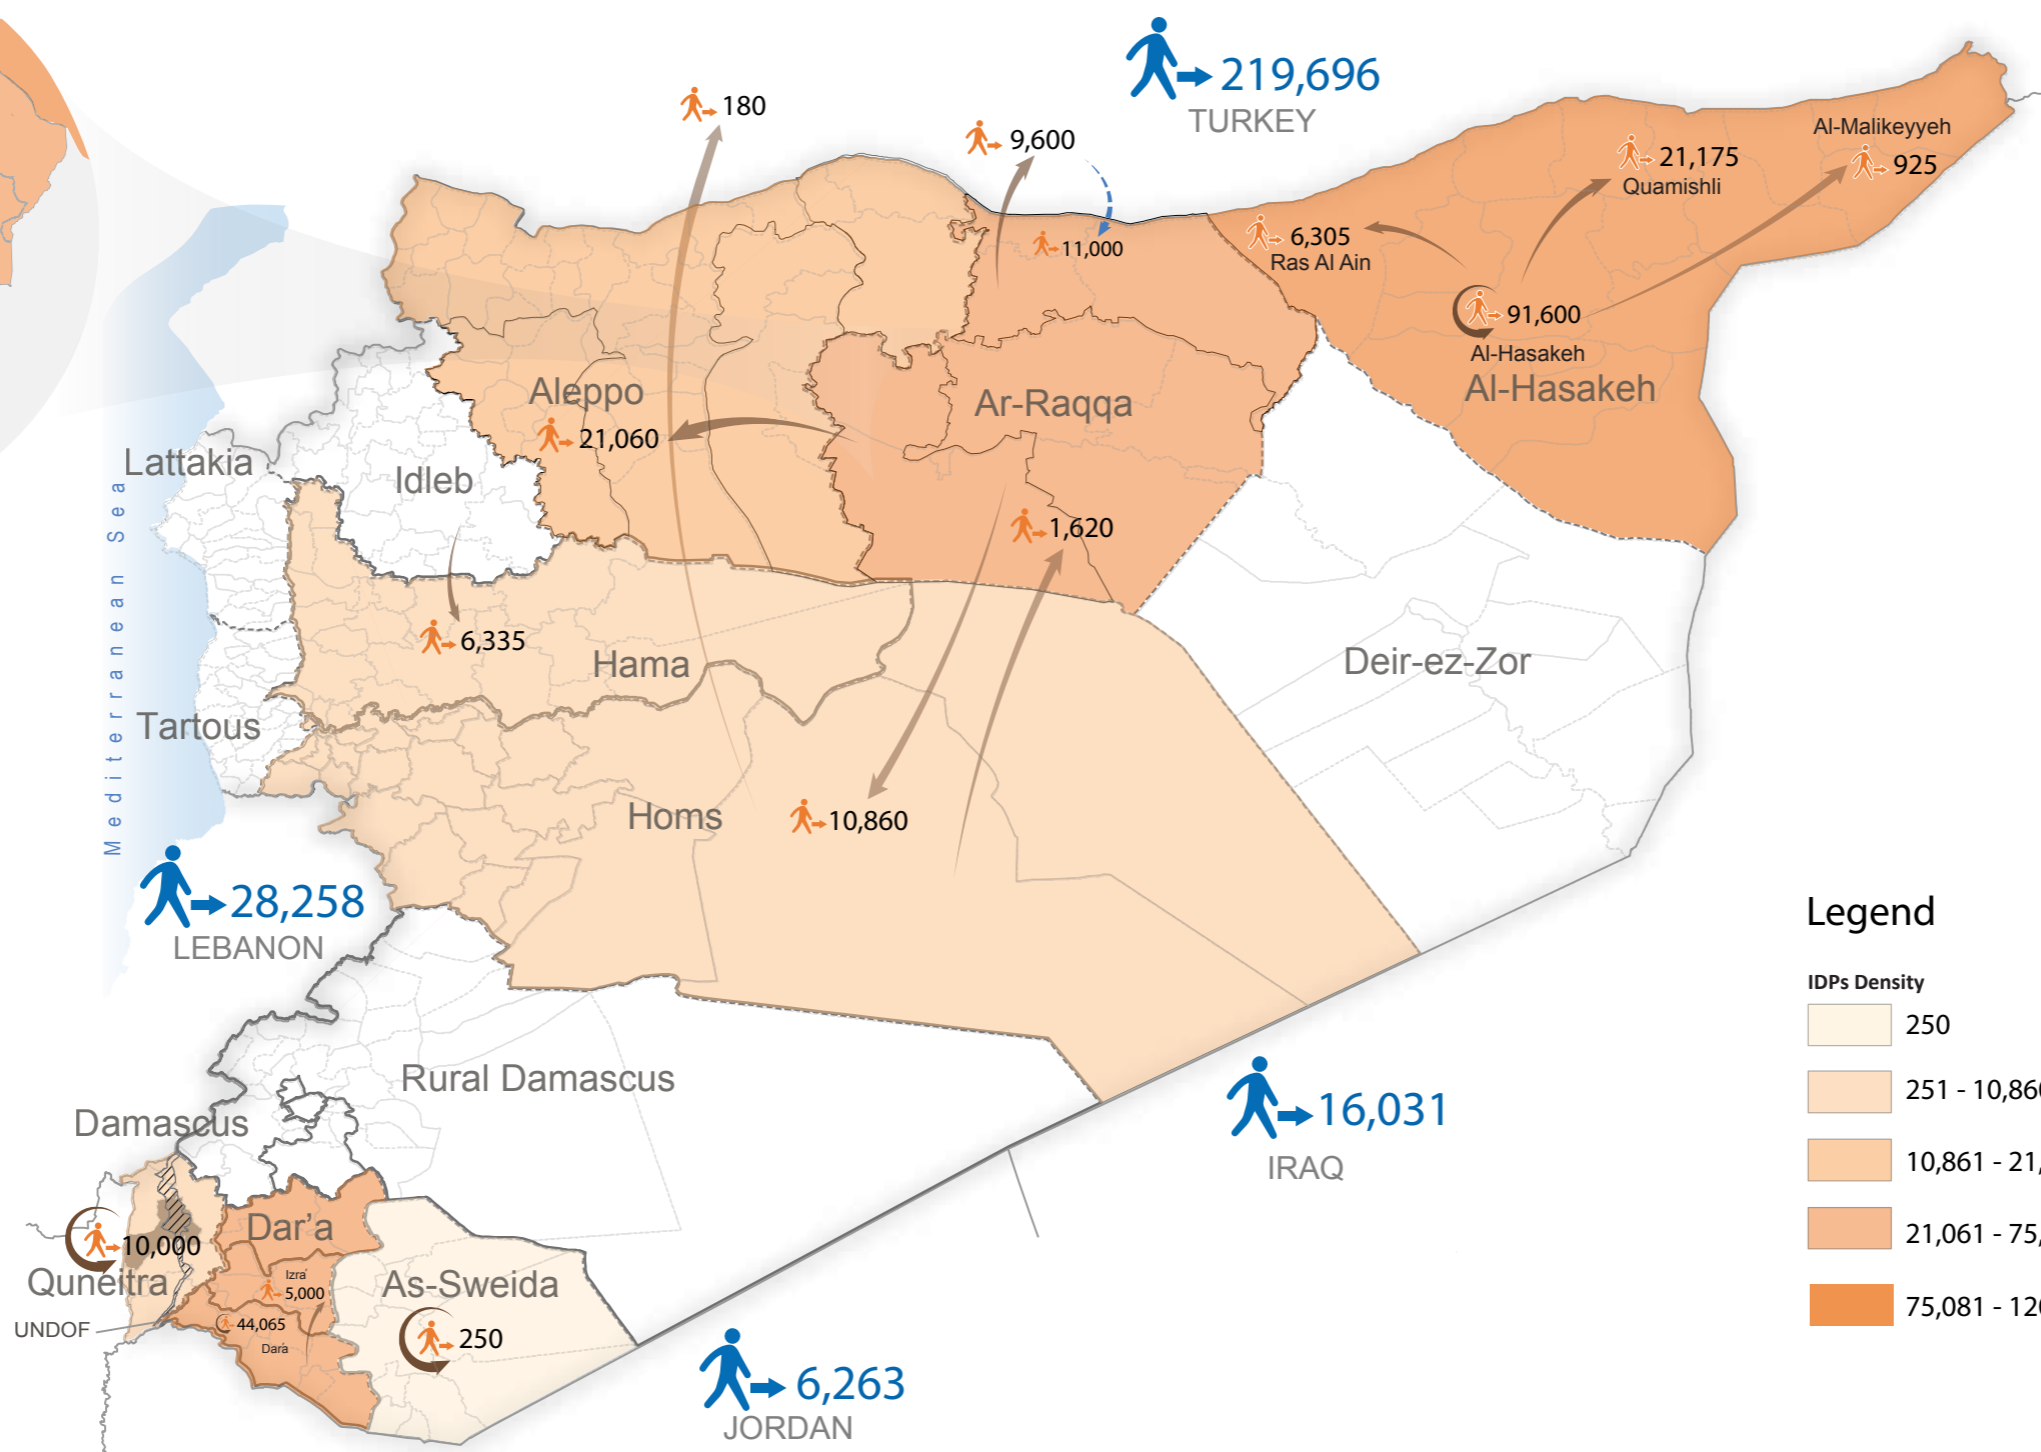

**302,435** Individuals

(More than 1,000,000 IDPs in 2015)

**Legend**

- Destination unknown
- Displacement
- IDPS
- Refugees
- Returnees

-The boundaries and names shown and the designation used on this map do not imply official endorsement or acceptance by the United Nations.

-Figures are an estimation as of June 2015

Source: Refugees figures | data.unhcr.org/syrianrefugees | (extrapolated for 2015) as of 30 June.