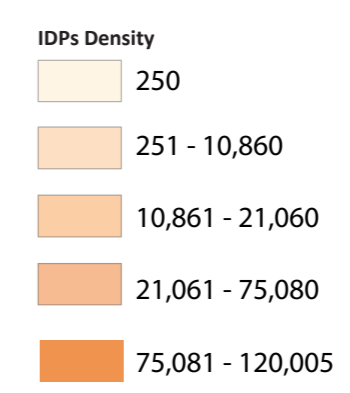

**302,435** Individuals

(More than 1,000,000 IDPs in 2015)

**Legend**

- Destination unknown
- Displacement
- IDPS
- Refugees
- Returnees

-The boundaries and names shown and the designation used on this map do not imply official endorsement or acceptance by the United Nations.

-Figures are an estimation as of June 2015

Source: Refugees figures | data.unhcr.org/syrianrefugees | (extrapolated for 2015) as of 30 June.