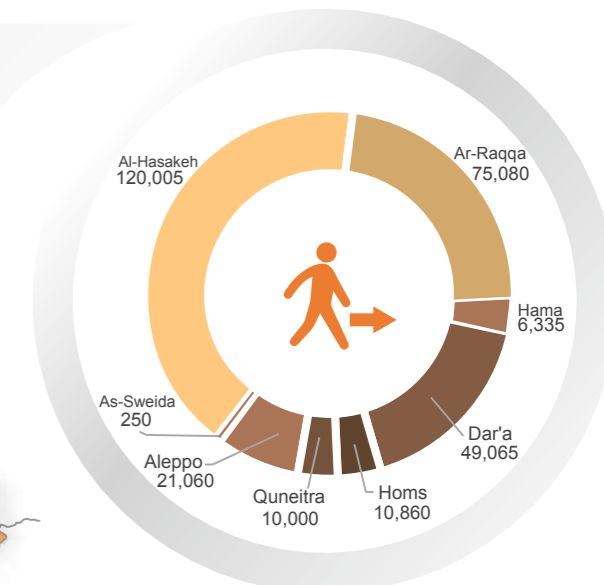

**302,435** Individuals

(More than 1,000,000 IDPs in 2015)

**Legend**

- Destination unknown
- Displacement
- IDPS
- Refugees
- Returnees

-The boundaries and names shown and the designation used on this map do not imply official endorsement or acceptance by the United Nations.

-Figures are an estimation as of June 2015

Source: Refugees figures | data.unhcr.org/syrianrefugees | (extrapolated for 2015) as of 30 June.