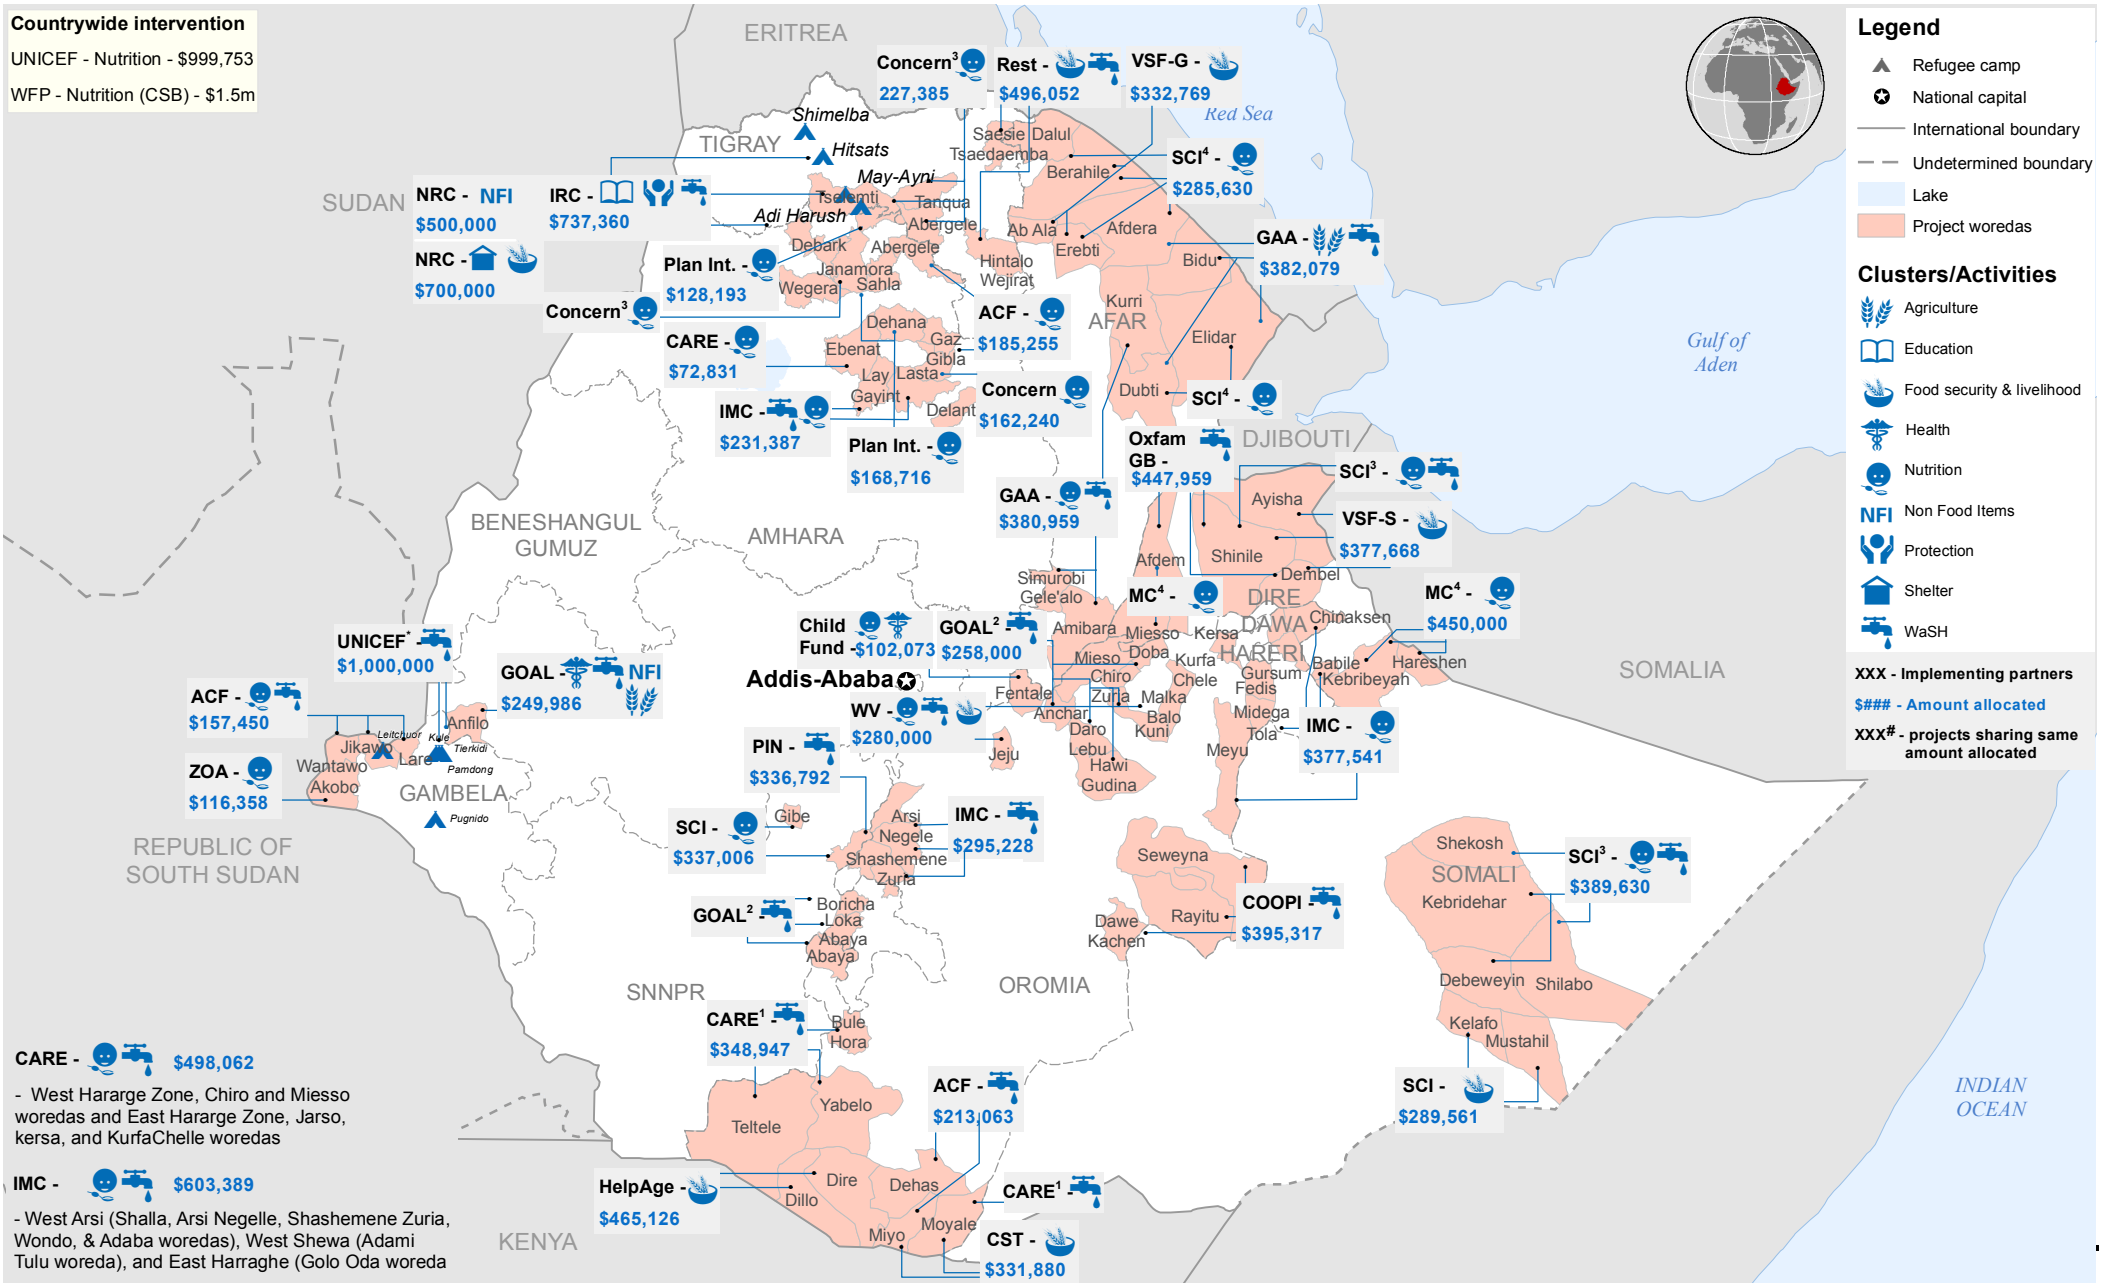

# Ethiopia: 2015 HRF projects map (as of 7 September 2015)

**Countrywide intervention**  
 UNICEF - Nutrition - \$999,753  
 WFP - Nutrition (CSB) - \$1.5m

The boundaries and names shown and the designations used on this map do not imply official endorsement or acceptance by the United Nations. Final boundary between the Republic of Sudan and the Republic of South Sudan has not yet been determined.