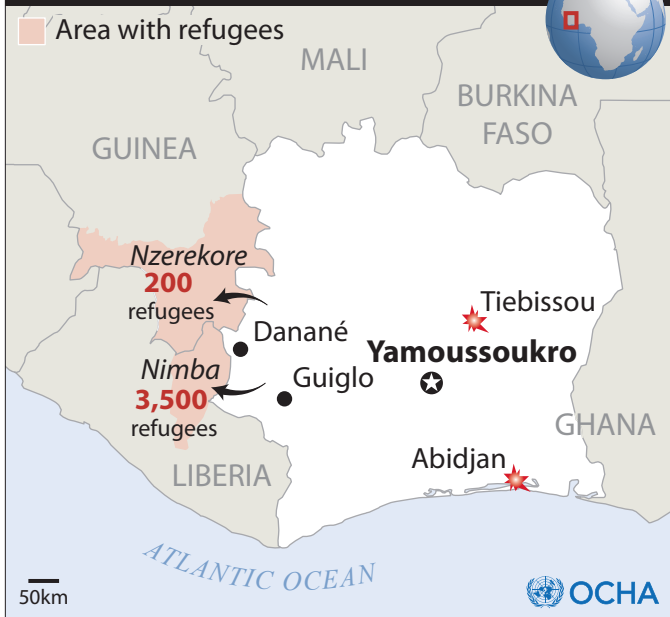

CÔTE D'IVOIRE: Unrest and Refugees

Area with refugees

16 Dec 2010 - An estimated 3,500 people have fled to Nimba (Liberia) and 200 into Nzerekore (Guinea) from villages near Danané and Guiglo. At least seven people died after clashes between soldiers and supporters of Alassane Ouattara in Abidjan, while New Forces fighters tried to storm positions in Tiebissou.

Map Sources: FAO, Global Discovery, UNCS.

References: UNHCR. *Ivorian refugees continue to enter Liberia*. 14 Dec 2010.

BBC. *Ivory Coast troops fire on Alassane Ouattara supporters*. 16 Dec 2010.

The boundaries and names shown and the designations used on this map do not imply official endorsement or acceptance by the United Nations. Map created on 16 Dec 2010 – www.reliefweb.int
<http://ochaonline.un.org>