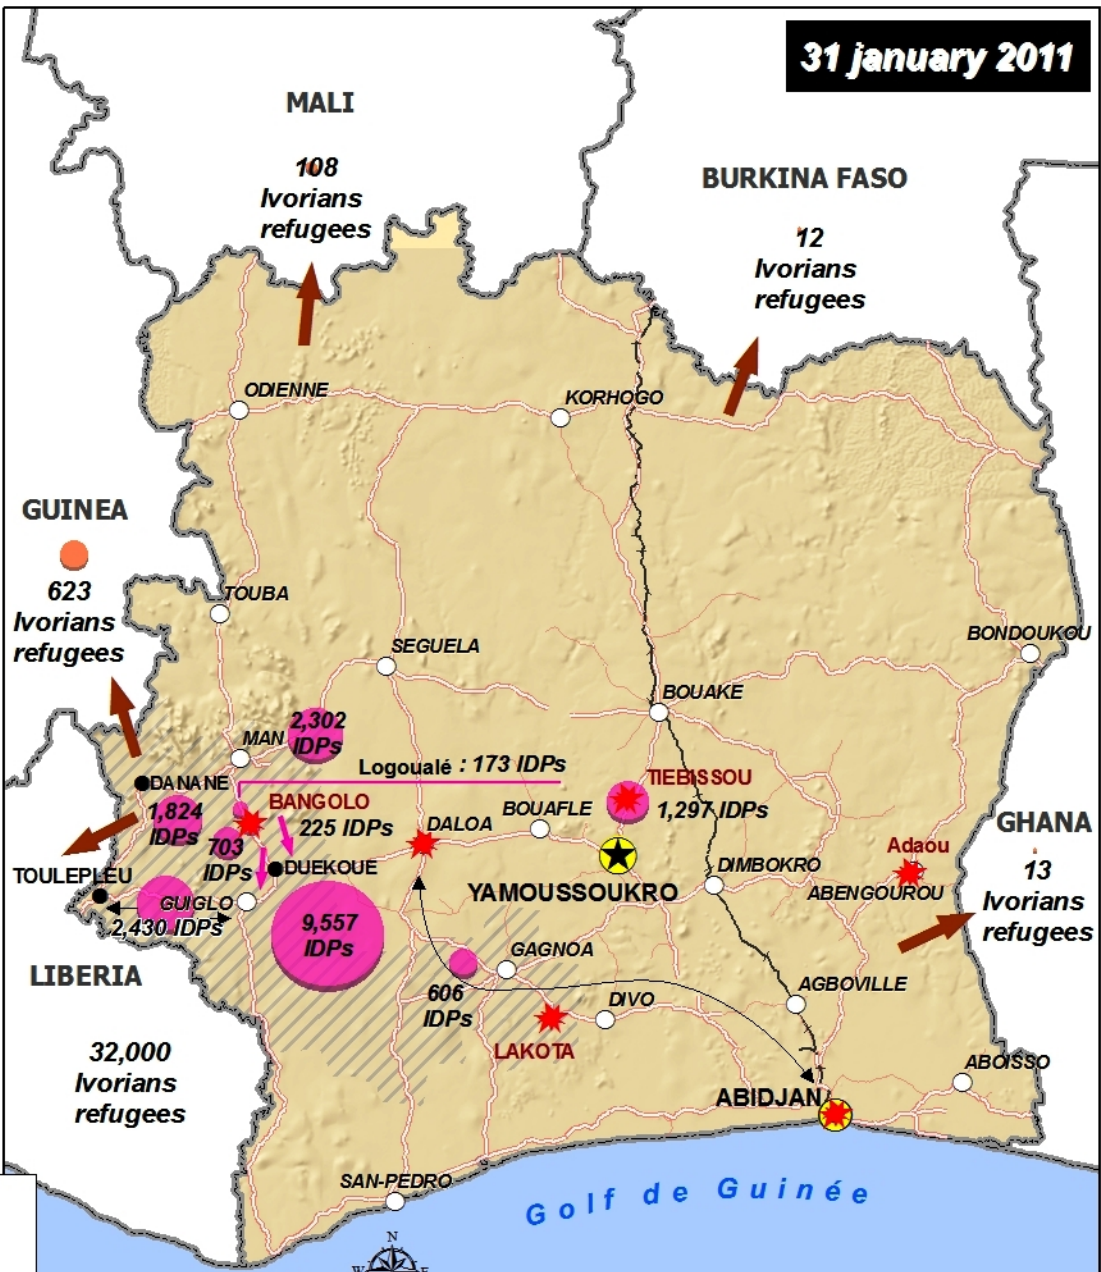

# Côte d'Ivoire + 5 : Population Movements

Creation Date : 31 january 2011

### 31 january 2011

- Clashes
- Number of IDPs
- Number of Refugees
- Area of population movement

Geographic Data Sources : SLAB Project, DCW, CGIAR-CSI  
 Thematic Data Sources : UNOCHA - Côte d'Ivoire

The boundaries and names and designations used on this map do not imply official endorsement or acceptance by the United Nations