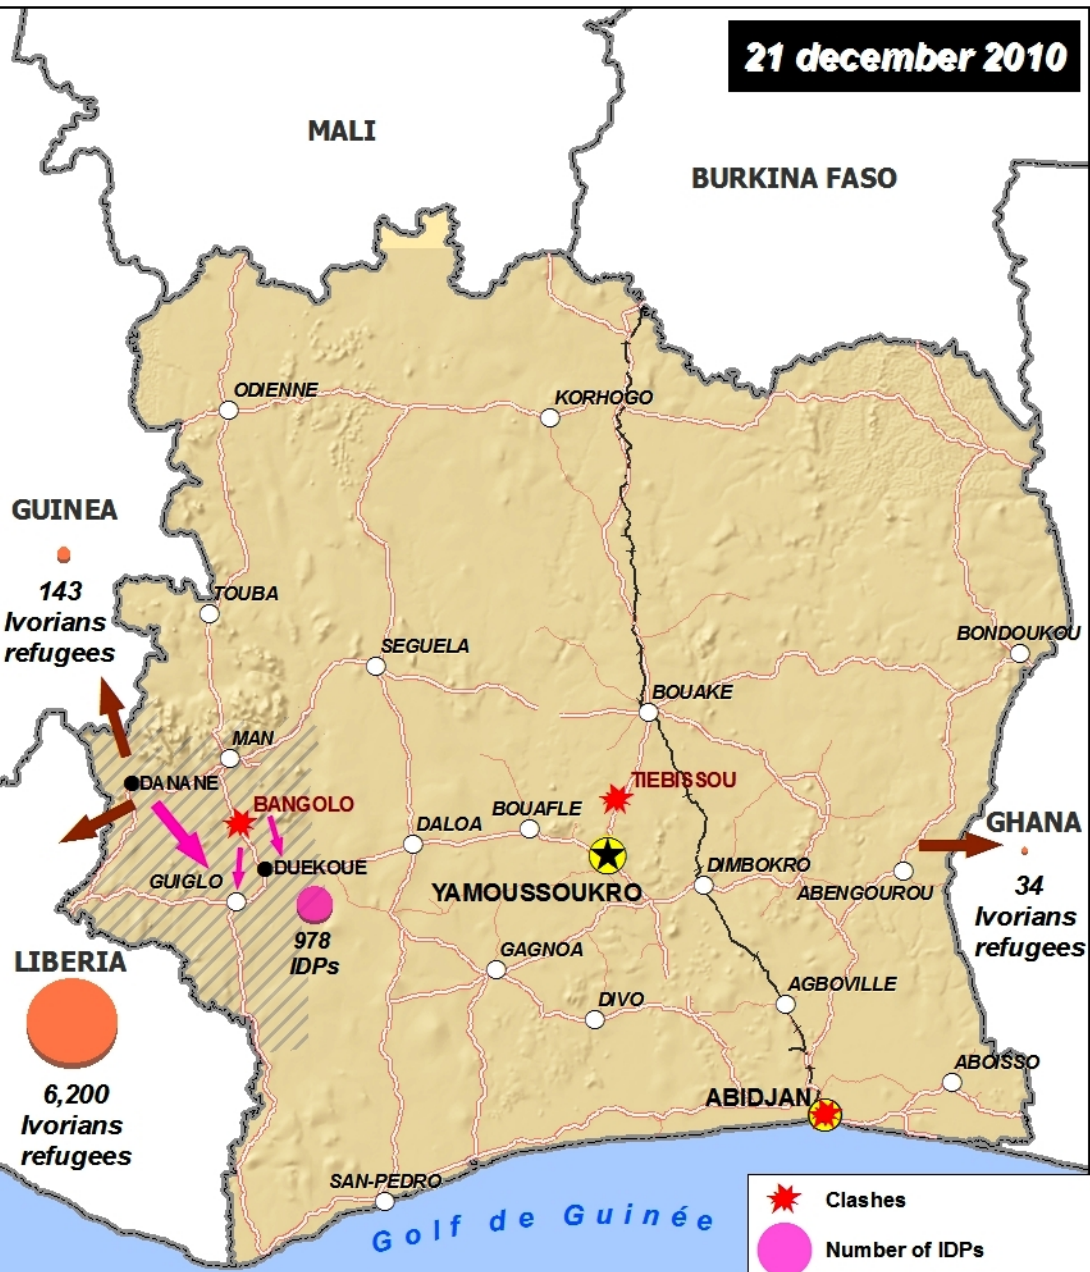

# Côte d'Ivoire + 5 : Population Movements

Creation Date : 31 january 2011

### 31 january 2011

- Clashes
- Number of IDPs
- Number of Refugees
- Area of population movement

Geographic Data Sources : SLAB Project, DCW, CGIAR-CSI  
 Thematic Data Sources : UNOCHA - Côte d'Ivoire

The boundaries and names and designations used on this map do not imply official endorsement or acceptance by the United Nations