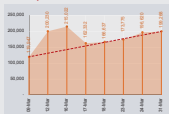

New Displacements in Darfur
Since 17 Jan 2014

199,268 IDPs
on 31 March 2014

Total displacement