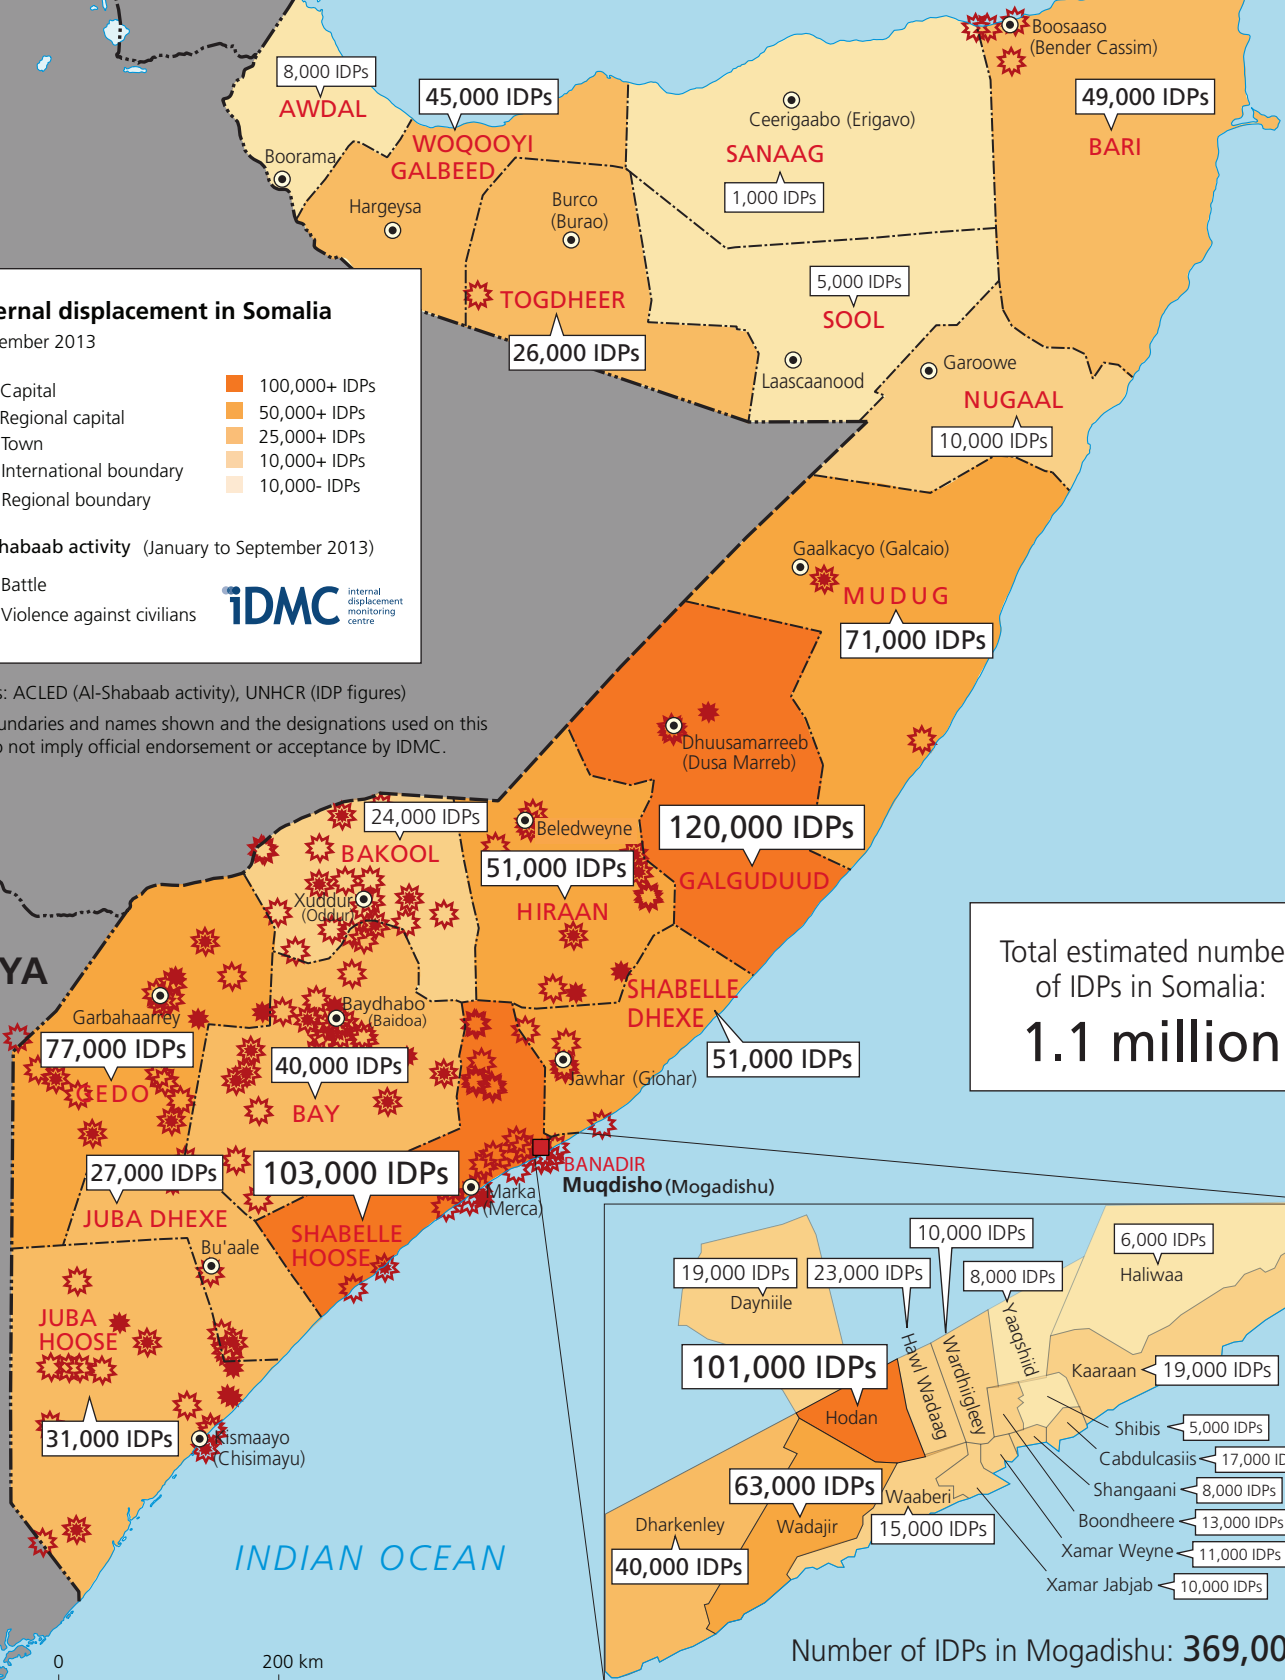

ETHIOPIA DJIBOUTI

GULF OF ADEN

Internal displacement in Somalia
September 2013

- Capital
- Regional capital
- Town
- - - International boundary
- - - Regional boundary

■ 100,000+ IDPs
■ 50,000+ IDPs
■ 25,000+ IDPs
■ 10,000+ IDPs
■ 10,000- IDPs

Al-Shabaab activity (January to September 2013)

- ★ Battle
- ★ Violence against civilians

IDMC internal displacement monitoring centre

Sources: ACLED (Al-Shabaab activity), UNHCR (IDP figures)

The boundaries and names shown and the designations used on this map do not imply official endorsement or acceptance by IDMC.

KENYA

INDIAN OCEAN

Total estimated number of IDPs in Somalia:
1.1 million

Number of IDPs in Mogadishu: **369,000**

0 200 km