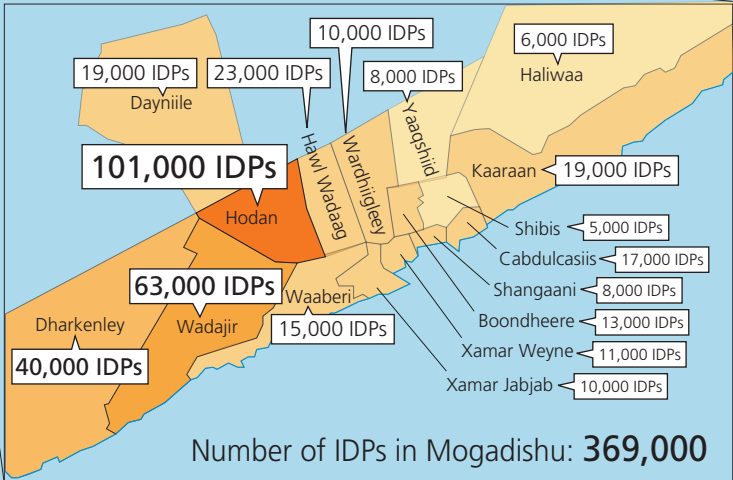

ETHIOPIA DJIBOUTI

GULF OF ADEN

Internal displacement in Somalia
September 2013

- Capital
- Regional capital
- Town
- - - International boundary
- - - Regional boundary

■ 100,000+ IDPs
■ 50,000+ IDPs
■ 25,000+ IDPs
■ 10,000+ IDPs
■ 10,000- IDPs

Al-Shabaab activity (January to September 2013)

- ★ Battle
- ★ Violence against civilians

IDMC internal displacement monitoring centre

Sources: ACLED (Al-Shabaab activity), UNHCR (IDP figures)

The boundaries and names shown and the designations used on this map do not imply official endorsement or acceptance by IDMC.

KENYA

INDIAN OCEAN

Total estimated number of IDPs in Somalia:
1.1 million

Number of IDPs in Mogadishu: **369,000**

0 200 km