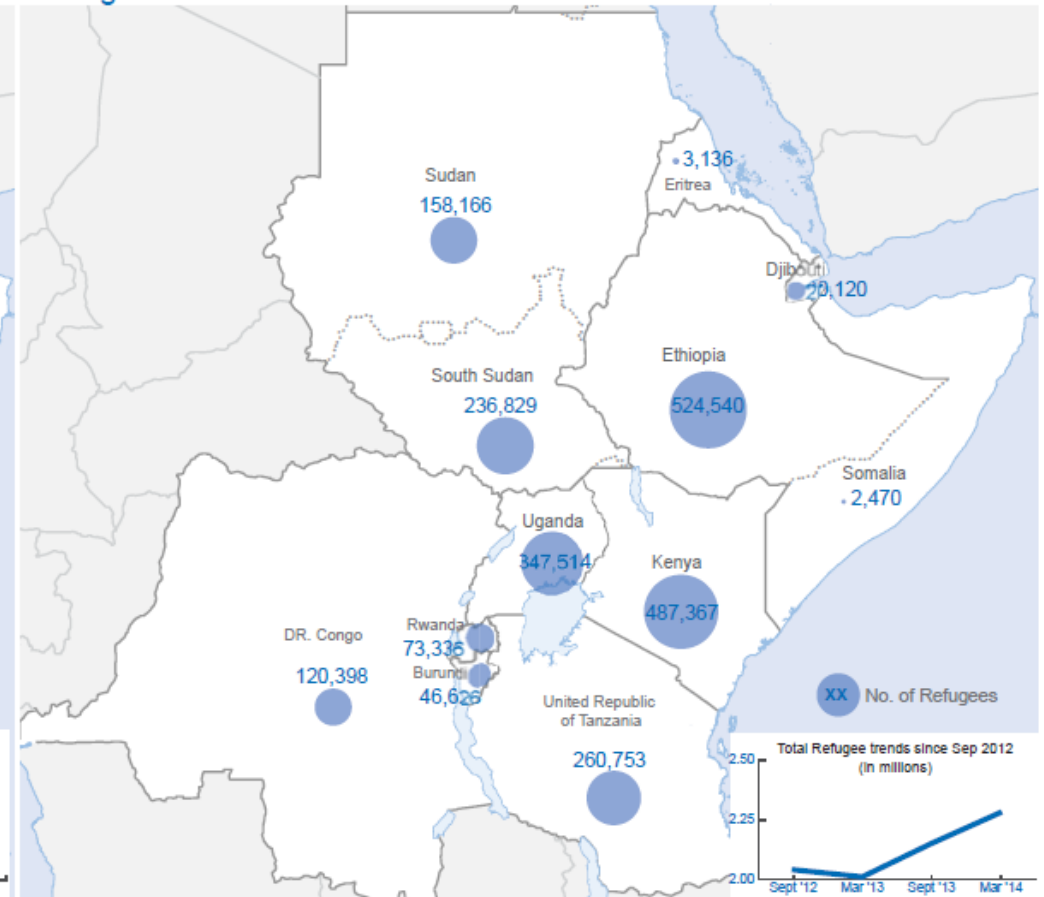

More than **9.6 million** persons displaced

7.3 million internally displaced

2.3 million Refugees

IDPs distribution in eastern Africa

Refugees distribution in eastern Africa

The boundaries and names shown and the designations used on this map do not imply official endorsement or acceptance by the United Nations. Final boundary between the Republic of Sudan and the Republic of South Sudan has not yet been determined.

Creation date: 11 June 2014

Sources: UNHCR, OCHA, IOM, UNCS, GAUL

Feedback: nyakato@un.org

ea.humanitarianresponse.info

www.unocha.org/eastern-africa

www.reliefweb.int