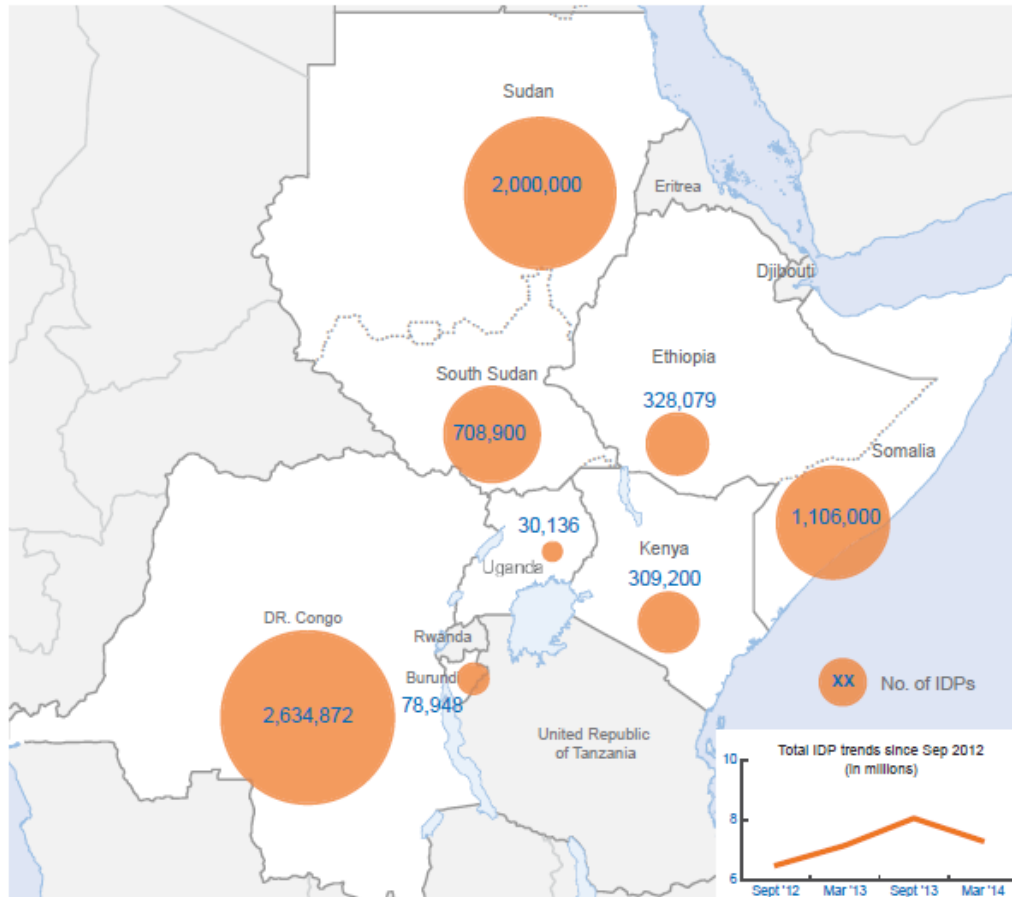

More than **9.6 million** persons displaced

7.3 million internally displaced

2.3 million Refugees

IDPs distribution in eastern Africa

Refugees distribution in eastern Africa

The boundaries and names shown and the designations used on this map do not imply official endorsement or acceptance by the United Nations. Final boundary between the Republic of Sudan and the Republic of South Sudan has not yet been determined.

Creation date: 11 June 2014

Sources: UNHCR, OCHA, IOM, UNCS, GAUL

Feedback: nyakato@un.org

ea.humanitarianresponse.info

www.unocha.org/eastern-africa

www.reliefweb.int