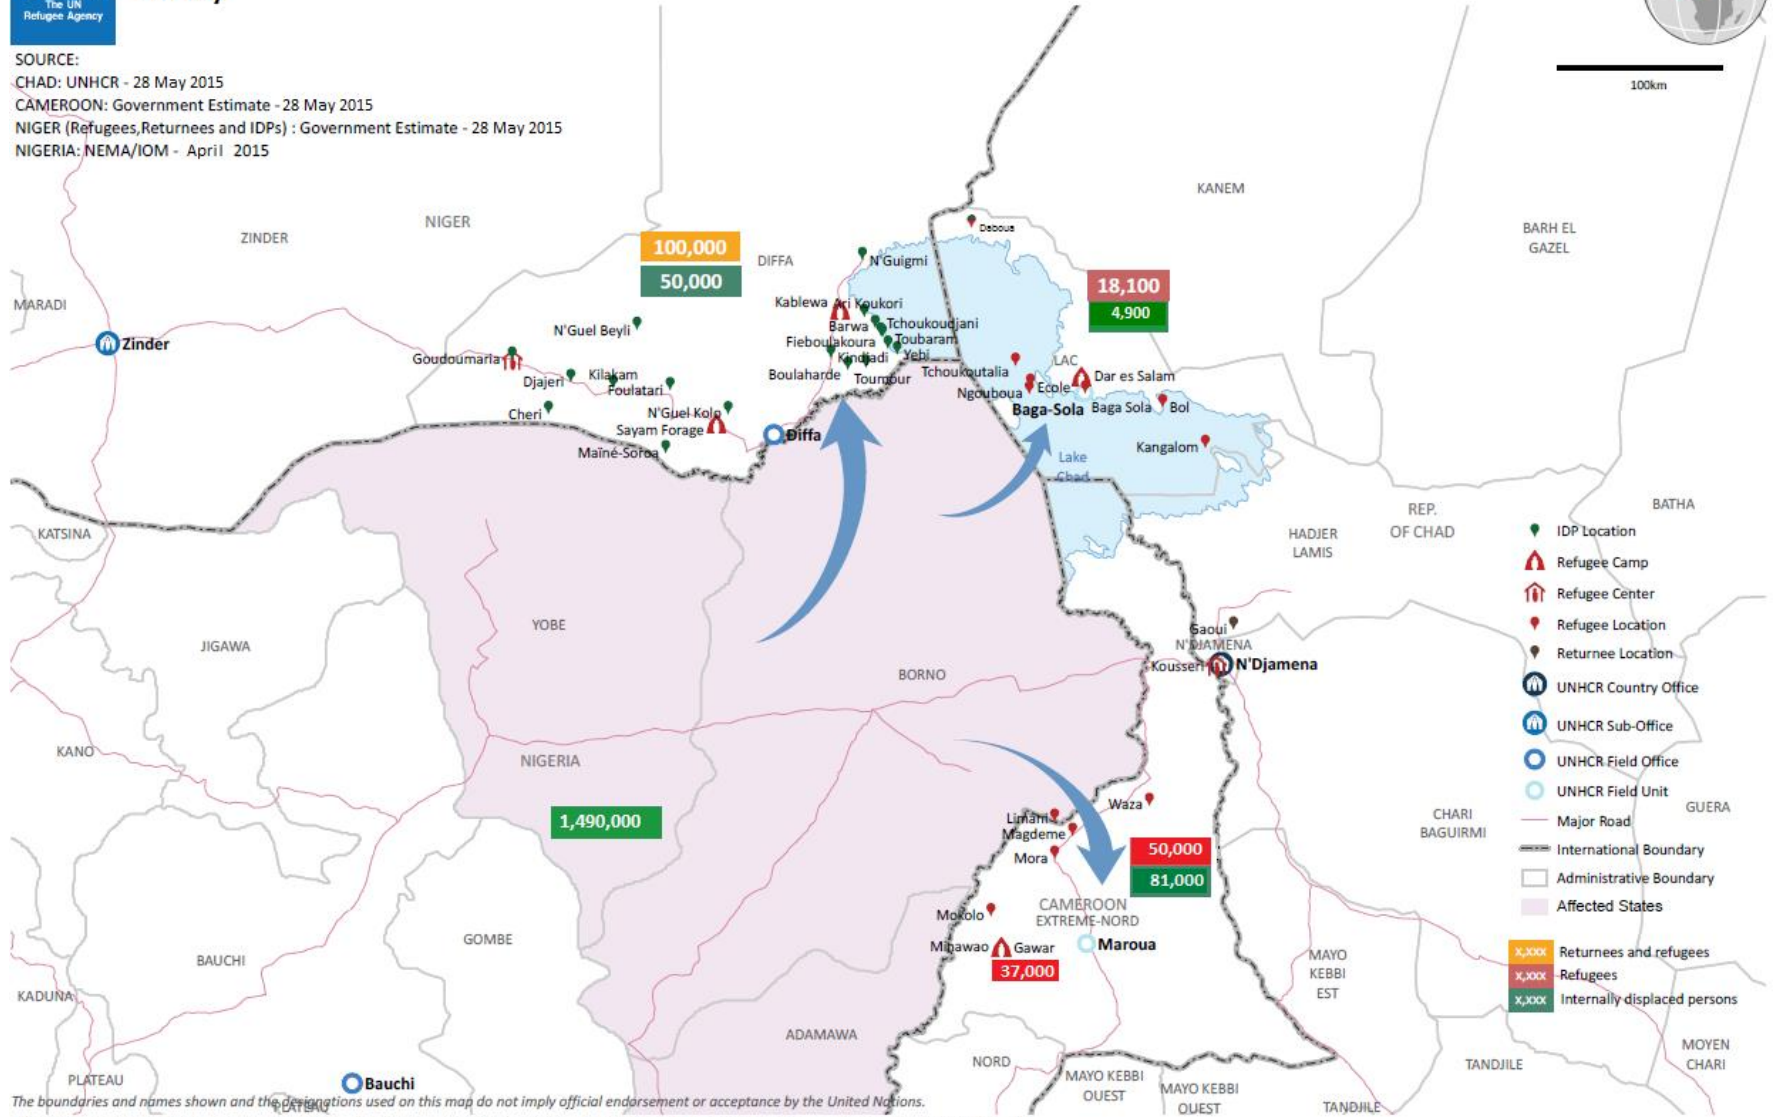

Nigeria Situation: Operational context map

28 May

SOURCE:

CHAD: UNHCR - 28 May 2015
 CAMEROON: Government Estimate - 28 May 2015
 NIGER (Refugees, Returnees and IDPs) : Government Estimate - 28 May 2015
 NIGERIA: NEMA/IOM - April 2015

The boundaries and names shown and the designations used on this map do not imply official endorsement or acceptance by the United Nations.

Printing date: 1 May 2015 Sources: UNHCR Author: UNHCR - HQ Geneva Feedback: mapping@unhcr.org Filename: nga_situation_A4L