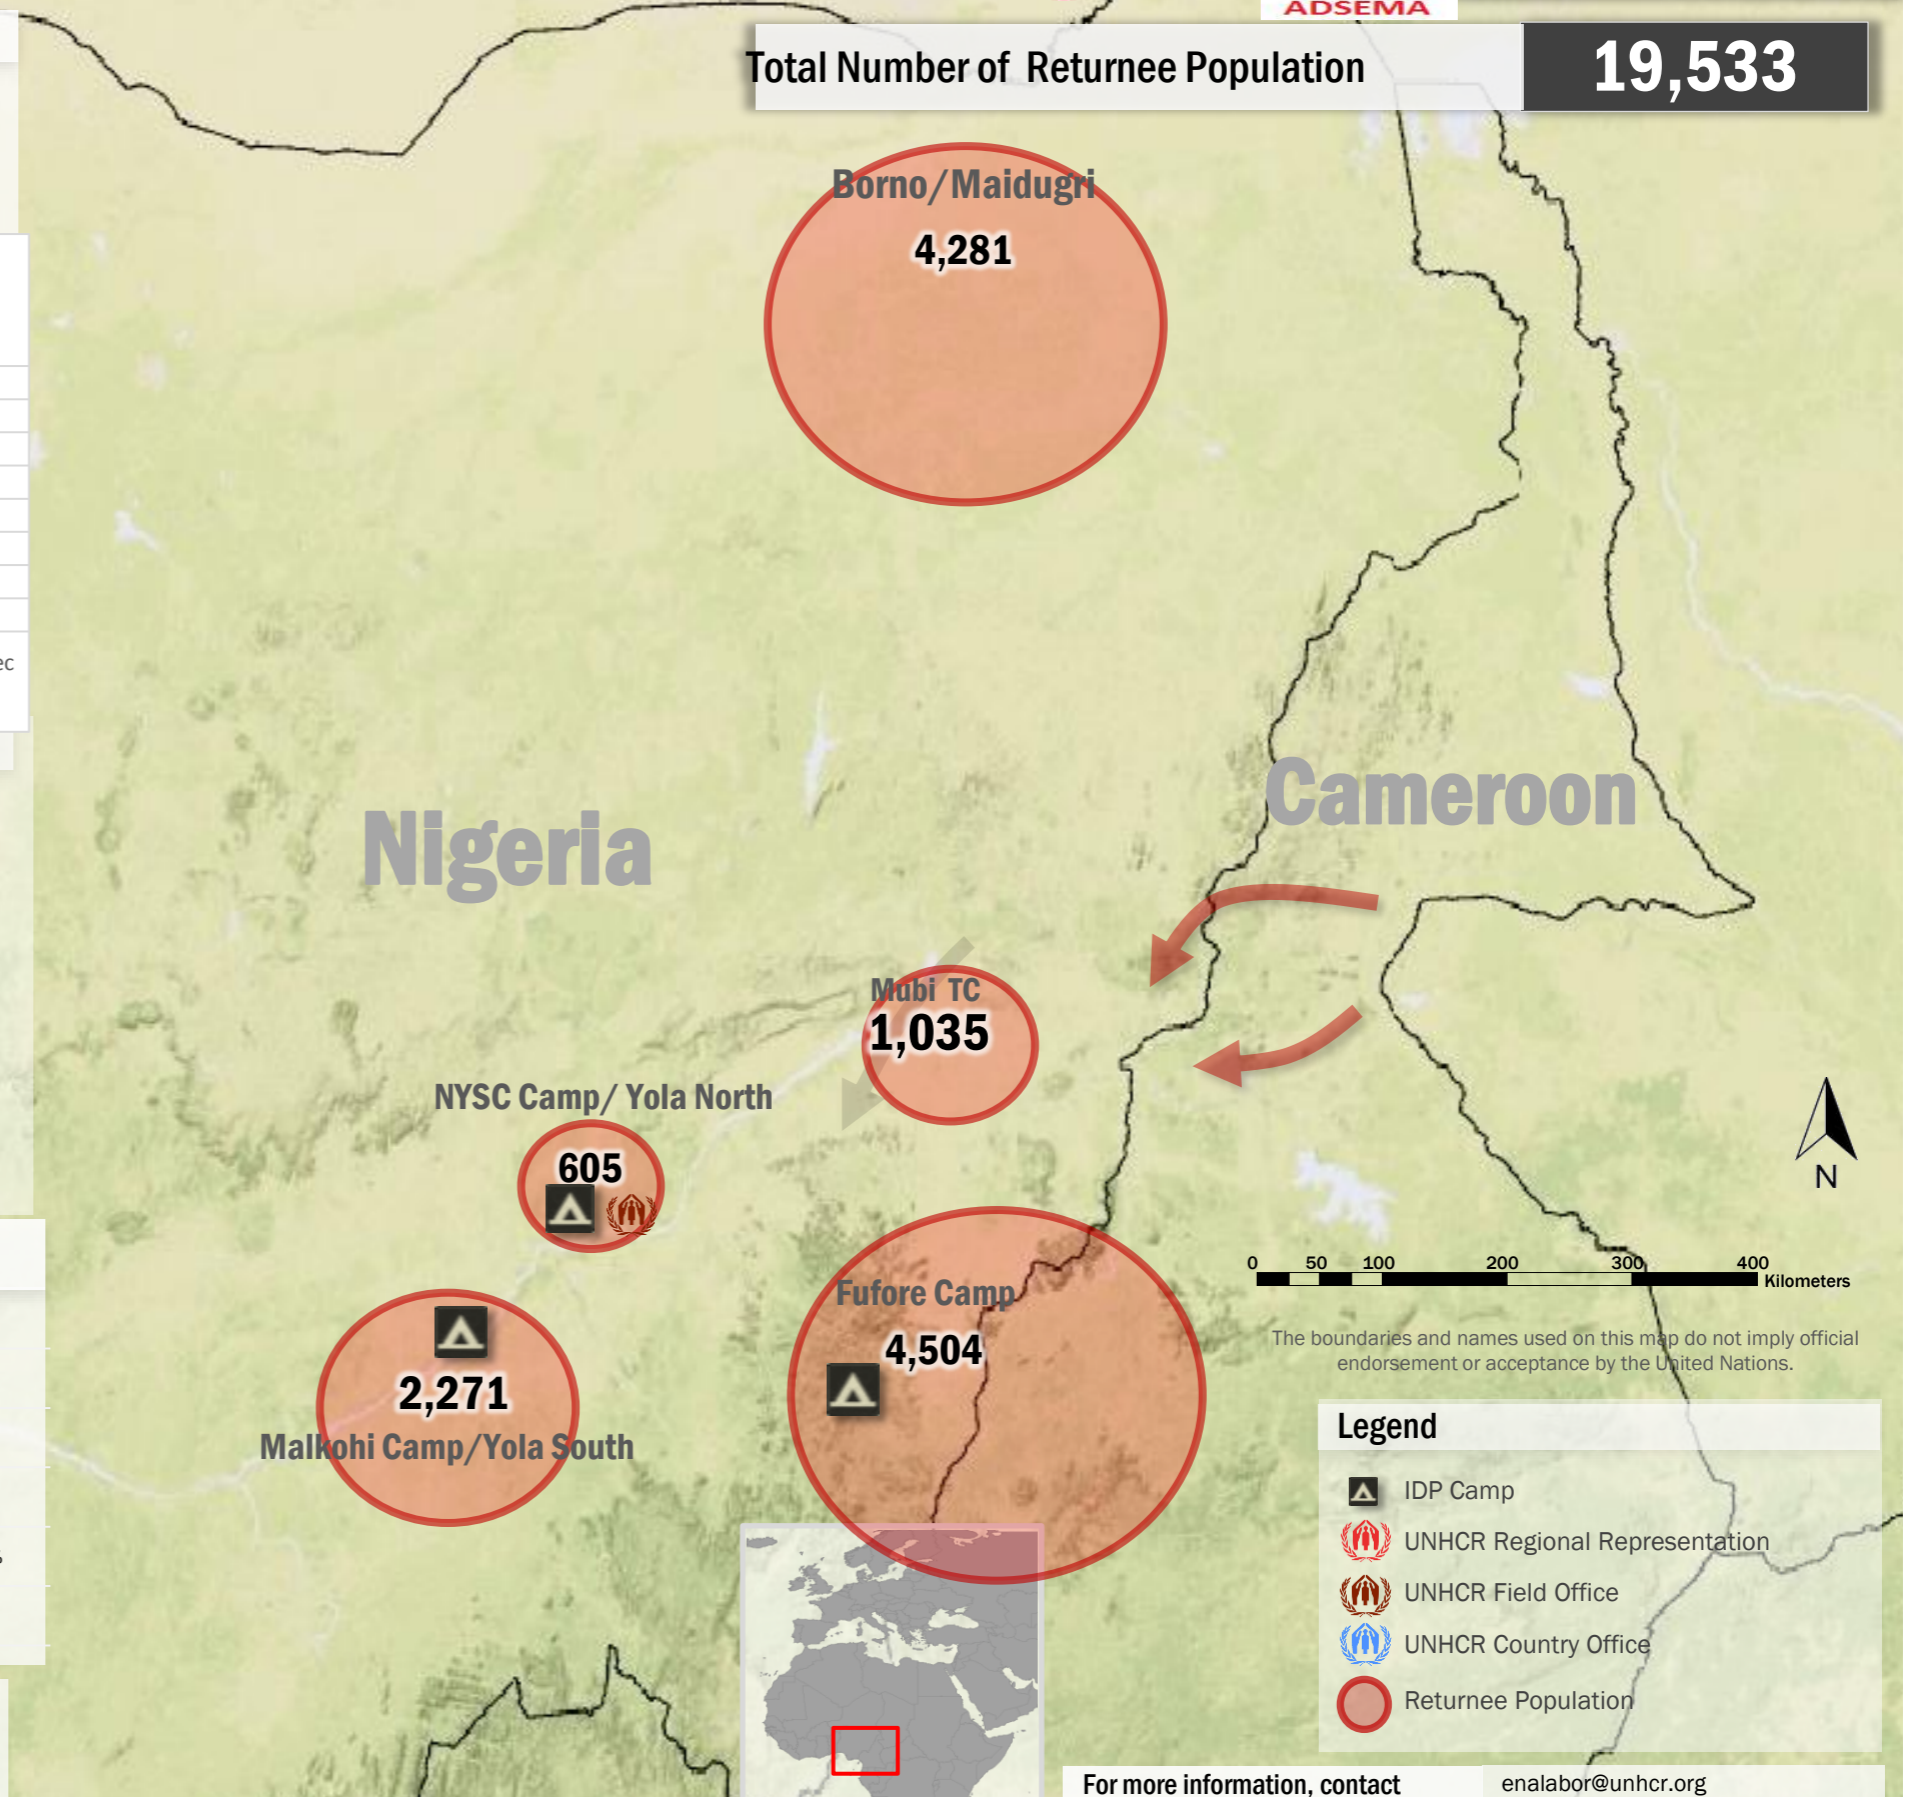

## Background information on population

UNHCR in collaboration with Nigeria Immigration Service (NIS), NRCS, SEMA and NEMA carry out registration at the immigration screening site in Sahuda village

## Weekly Number of Nigerian Returnees from Cameroon

## Returnees per area

as of 13 December 2015

## Partners

Nigerian Immigration Service (NIS), Nigerian Red Cross Society (NRCS), ADSEMA, NEMA.

Total Number of Returnee Population

**19,533**

For more information, contact

[enalabor@unhcr.org](mailto:enalabor@unhcr.org)