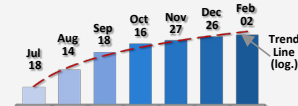

General IDP/refugee movements
 General return movements

Internal Displacement

Number of IDPs per Oblast at selected dates

Demography of IDPs per Oblast

Refugees and asylum seekers

Actuals by date & trend line based on logarithm