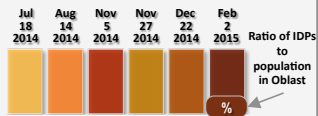

LEGEND

Regions (Oblasts)

Conflict Areas

As of February 20, 2015

Current area (yellow) & cities (blue) under UKR gov. control
 Current area (pink) & cities (red) under control of separatists

Cities with fighting (orange)
 Borders in conflict areas

General IDP/refugee movements
 General return movements

Internal Displacement

Number of IDPs per Oblast at selected dates

Demography of IDPs per Oblast

Refugees and asylum seekers

Actuals by date & trend line based on logarithm