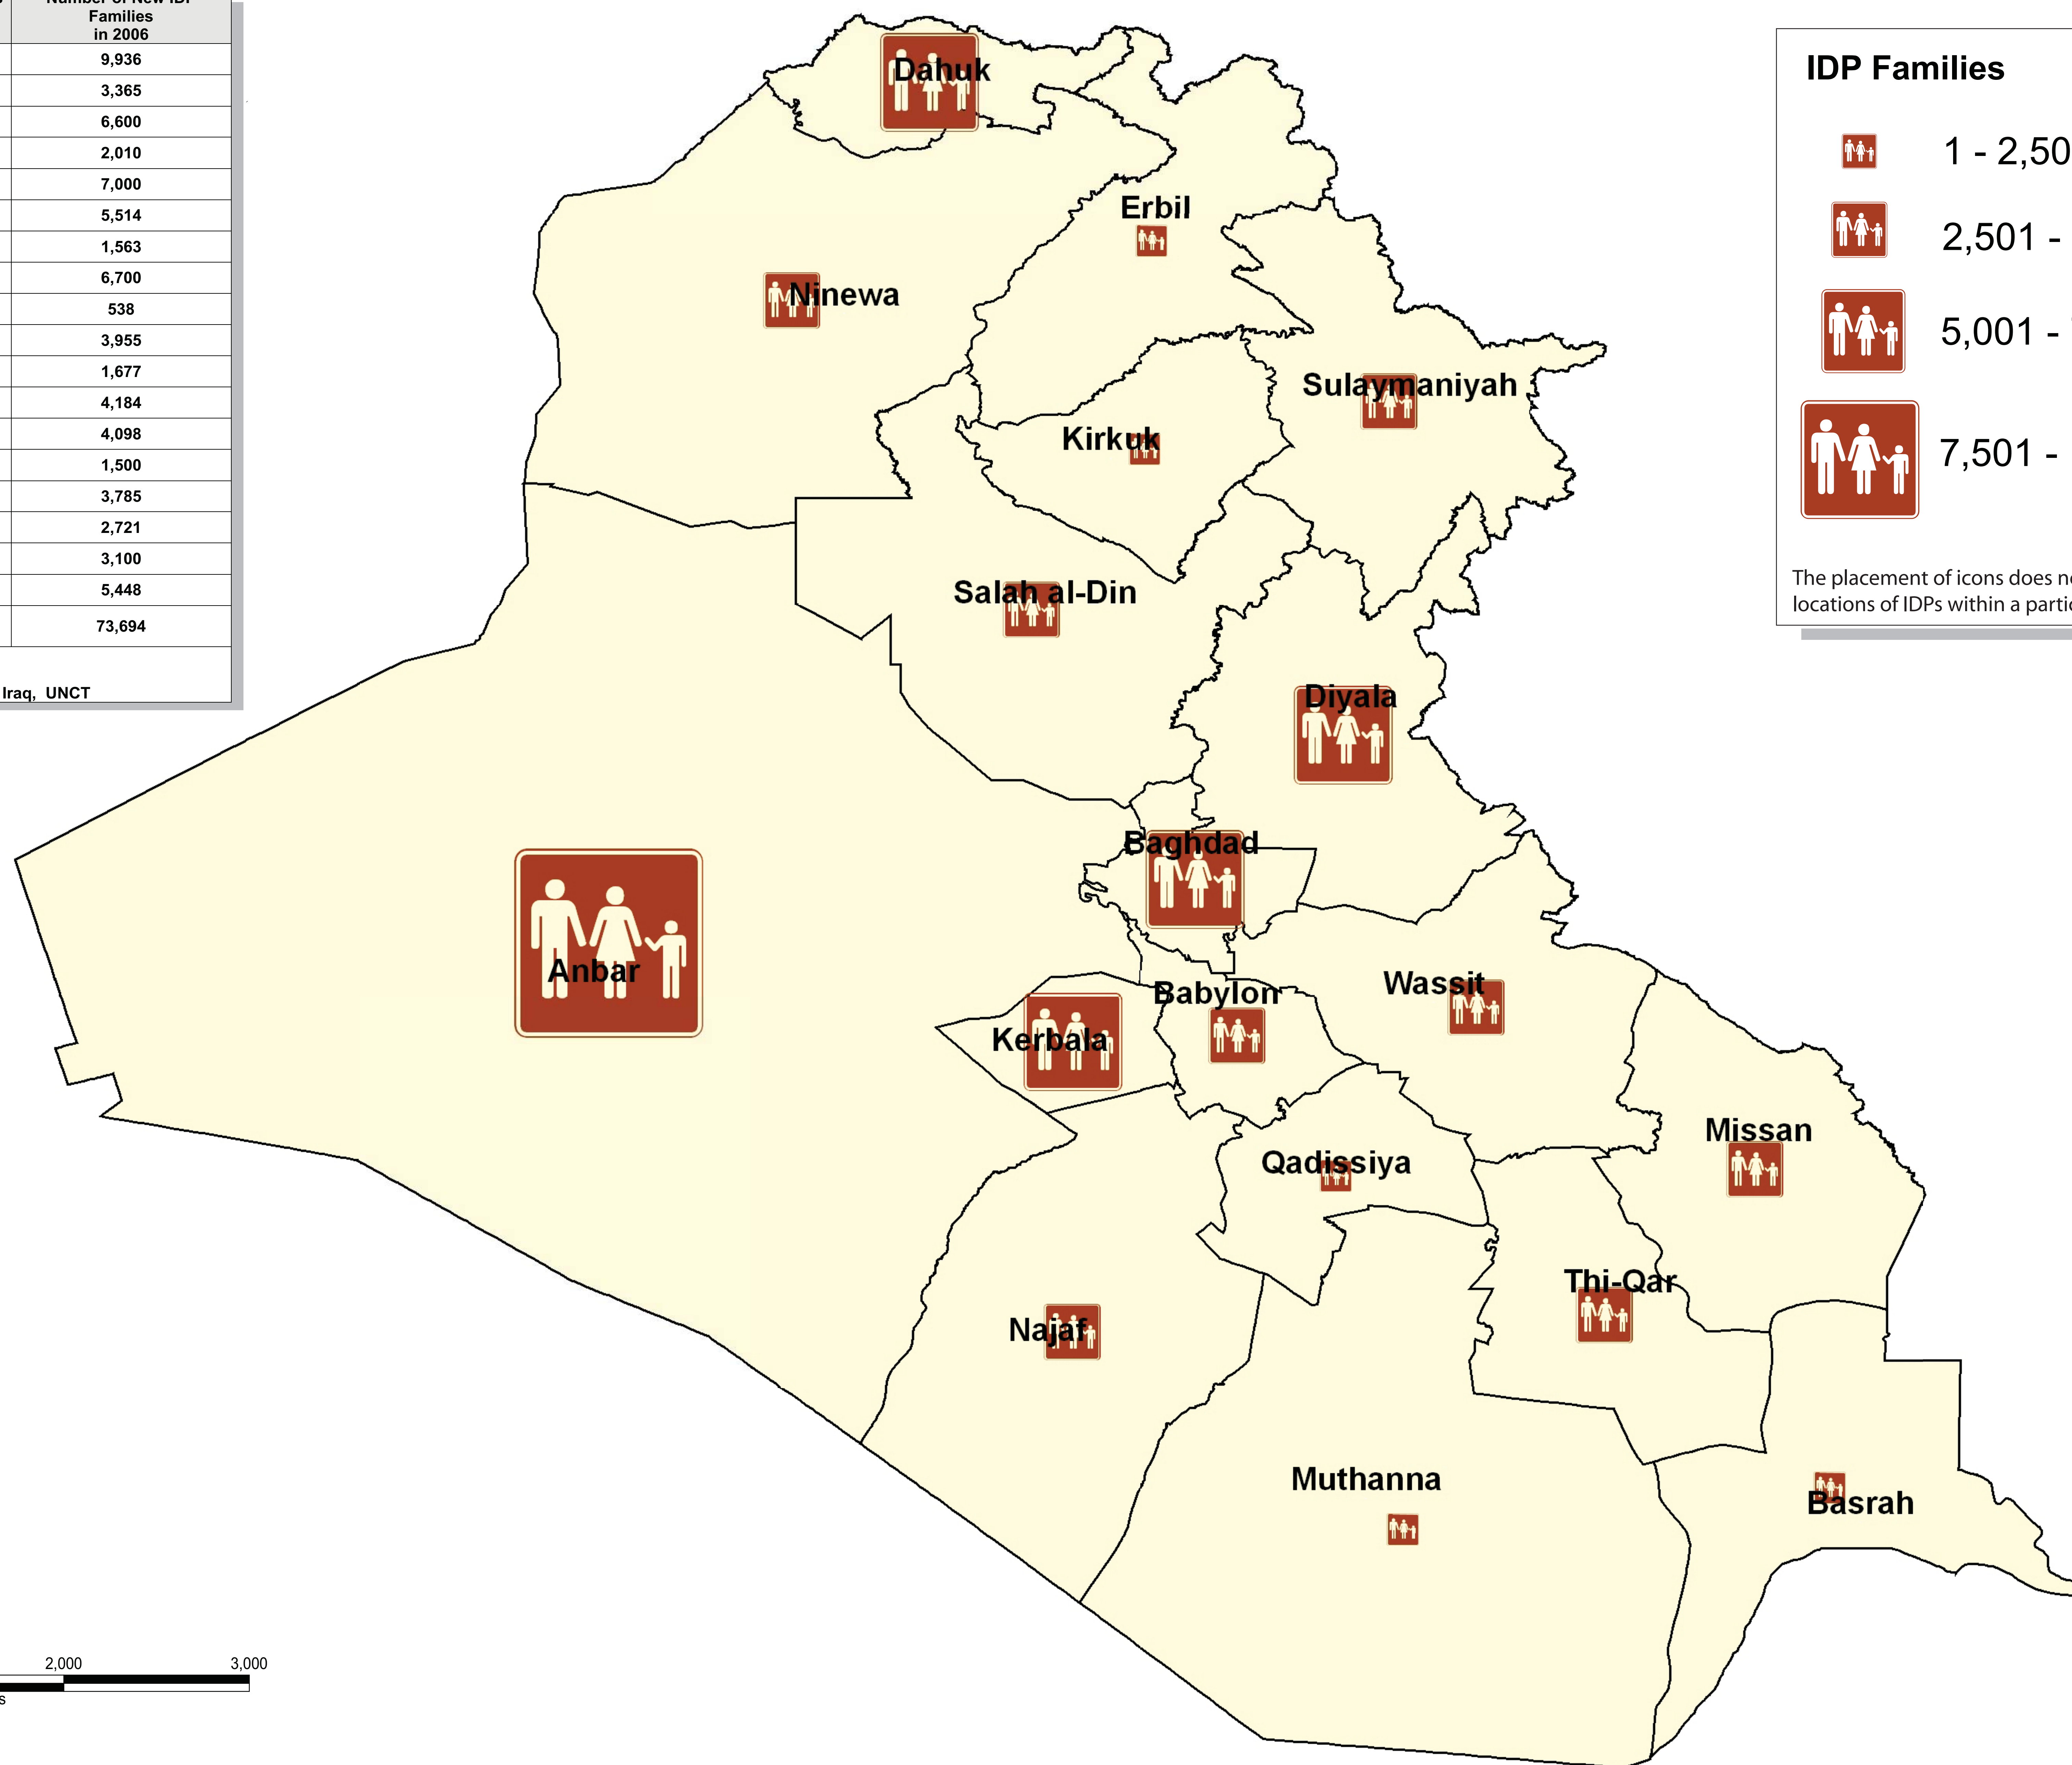

IDP movement in Iraq

Governorate	Number of IDP Families As of December 2005	Number of New IDP Families in 2006
Anbar	4,903	9,936
Babylon	1,475	3,365
Baghdad	3,867	6,600
Basrah	15,778	2,010
Dahuk	22,474	7,000
Diyala	5,845	5,514
Erbil	32,813	1,563
Kerbala	18,818	6,700
Kirkuk	1,252	538
Missan	18,871	3,955
Muthana	861	1,677
Najaf	3,993	4,184
Ninewa	6,572	4,098
Qadissiya	1,154	1,500
Salah al-Din	3,366	3,785
Sulaymaniyah	50,465	2,721
Thi Qar	4,226	3,100
Wassit	1,302	5,448
Total IDP Families	198,035	73,694

Planning figure is 6 people/family

Data estimates provided by: Government of Iraq, UNCT

IDP Families

- 1 - 2,500
- 2,501 - 5,000
- 5,001 - 7,500
- 7,501 - 10,000

The placement of icons does not represent exact locations of IDPs within a particular governorate.