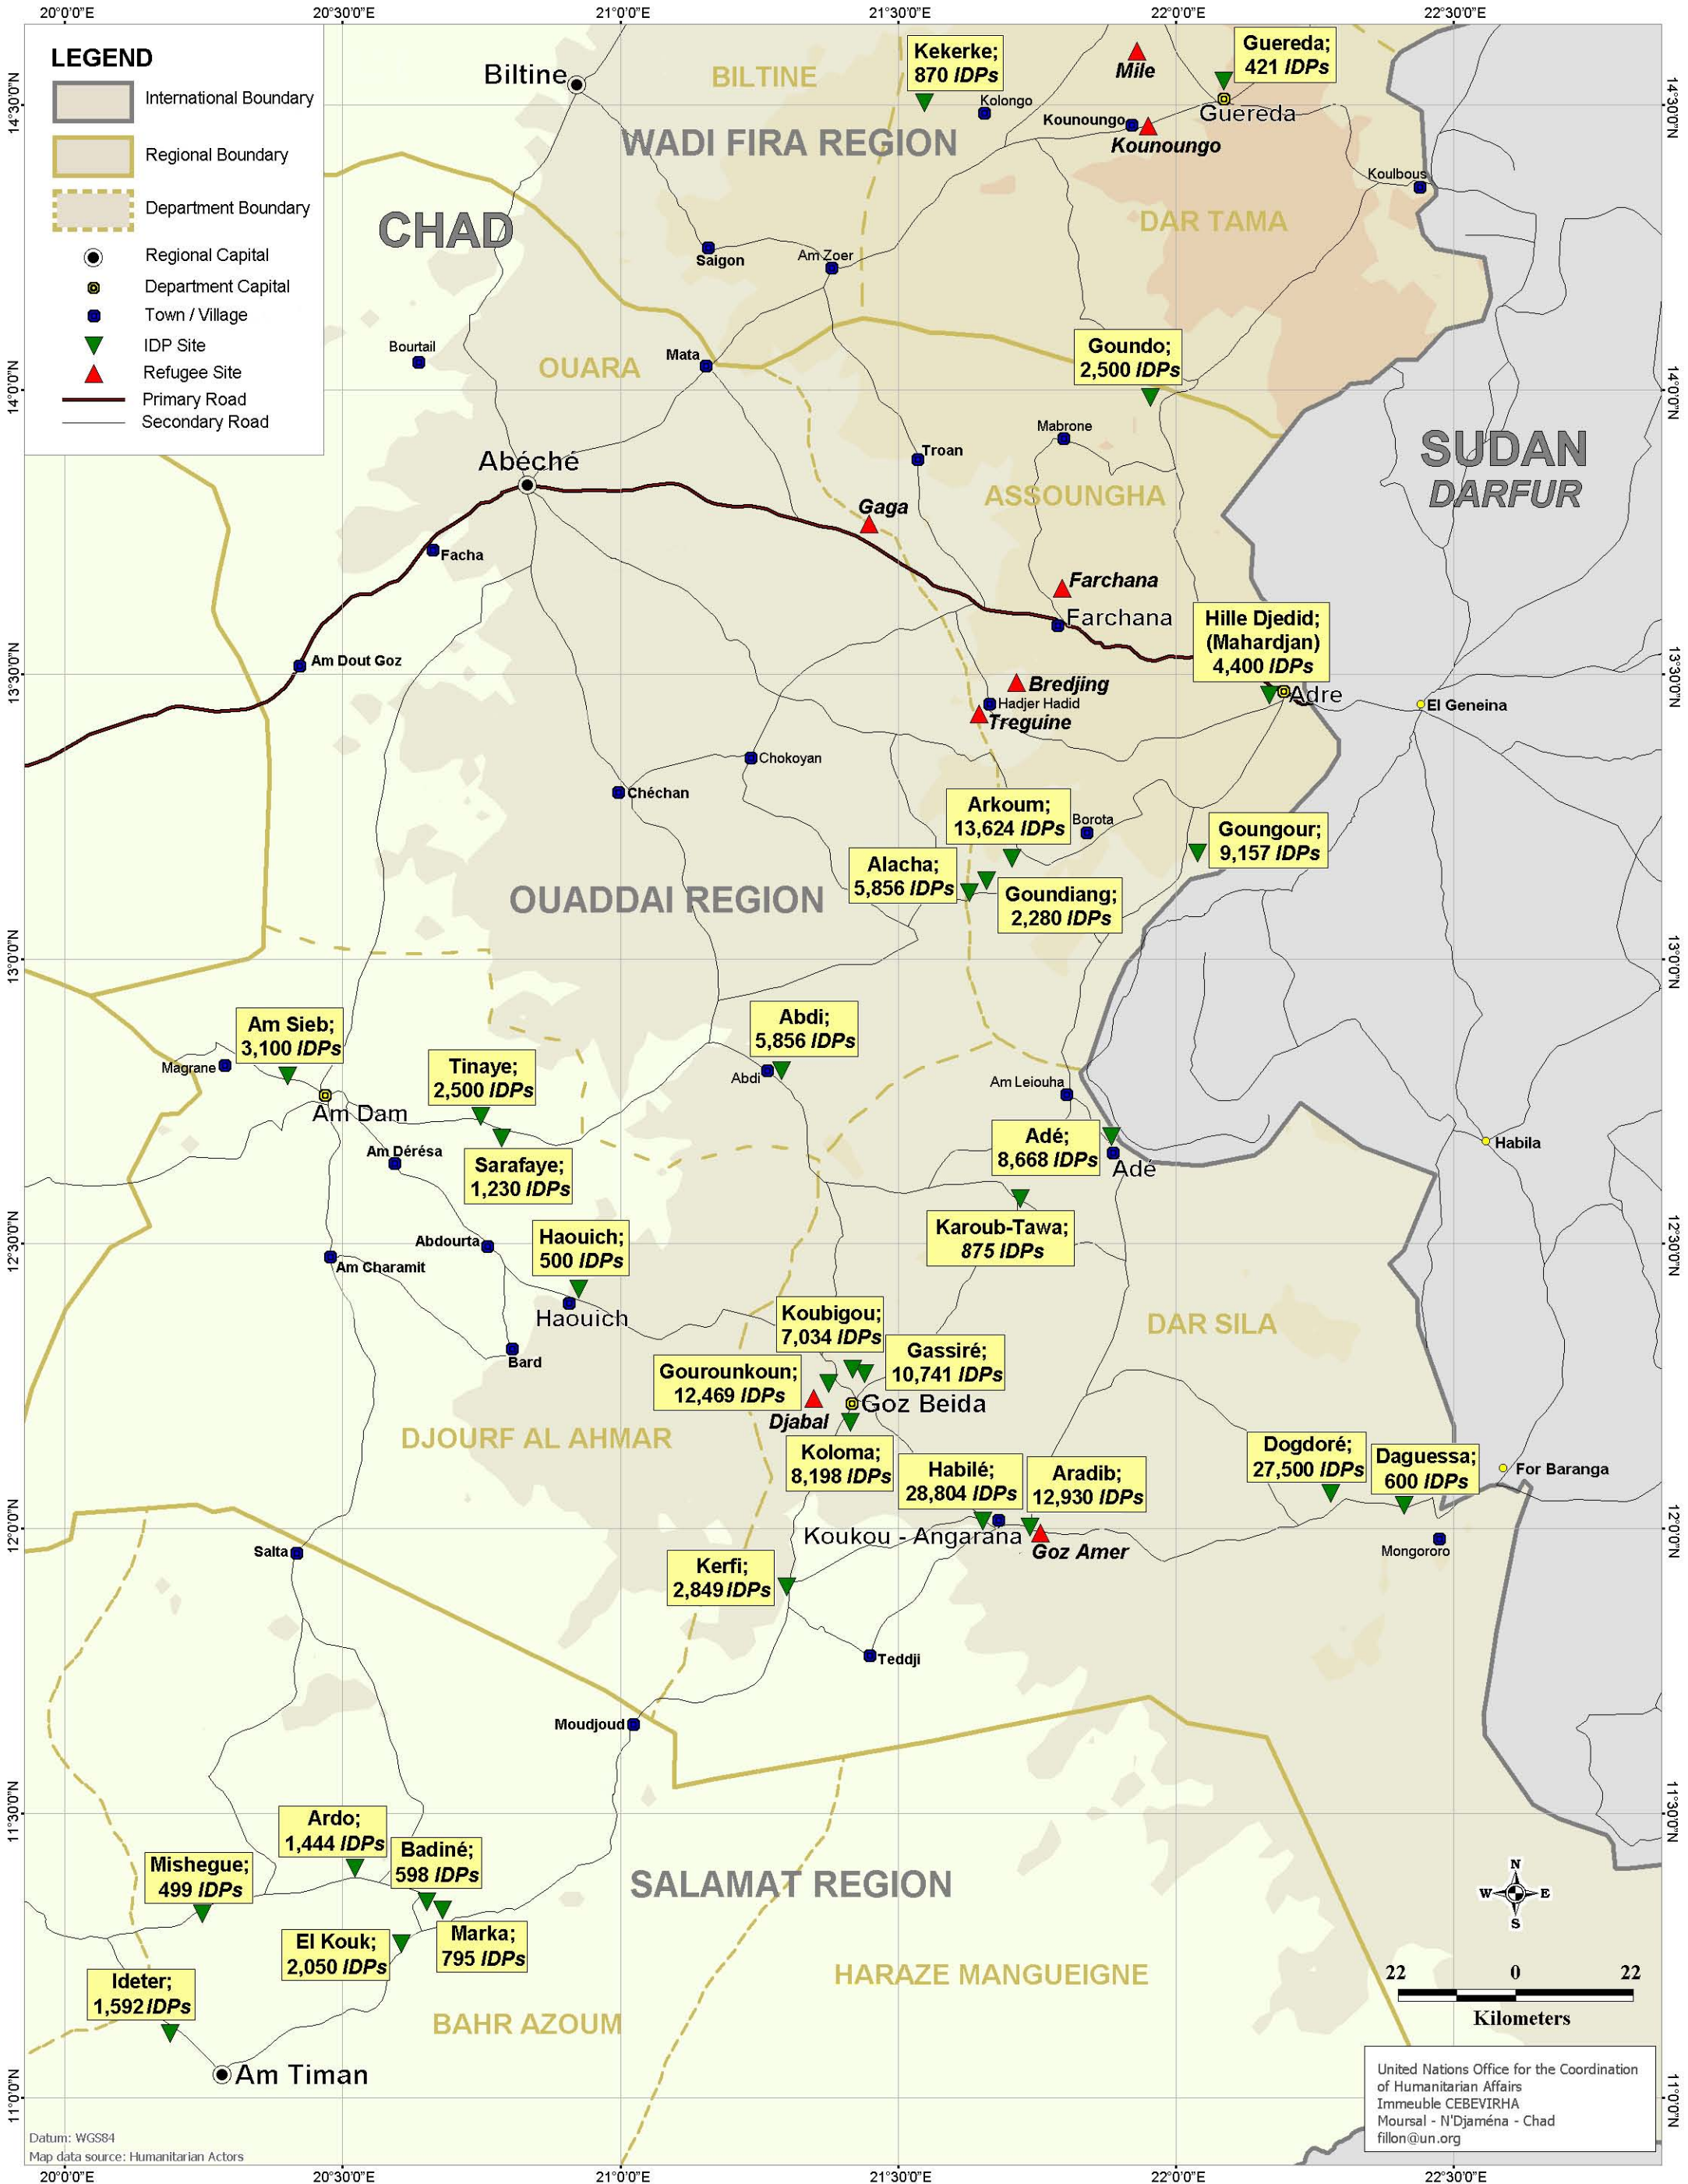

Estimated figure of IDPs in Eastern Chad (as of August 2007)

Total Number of IDPs; 179,940

Updated: 31th August 2007

The names shown and the designations used on this map do not imply official endorsement or acceptance by the United Nations