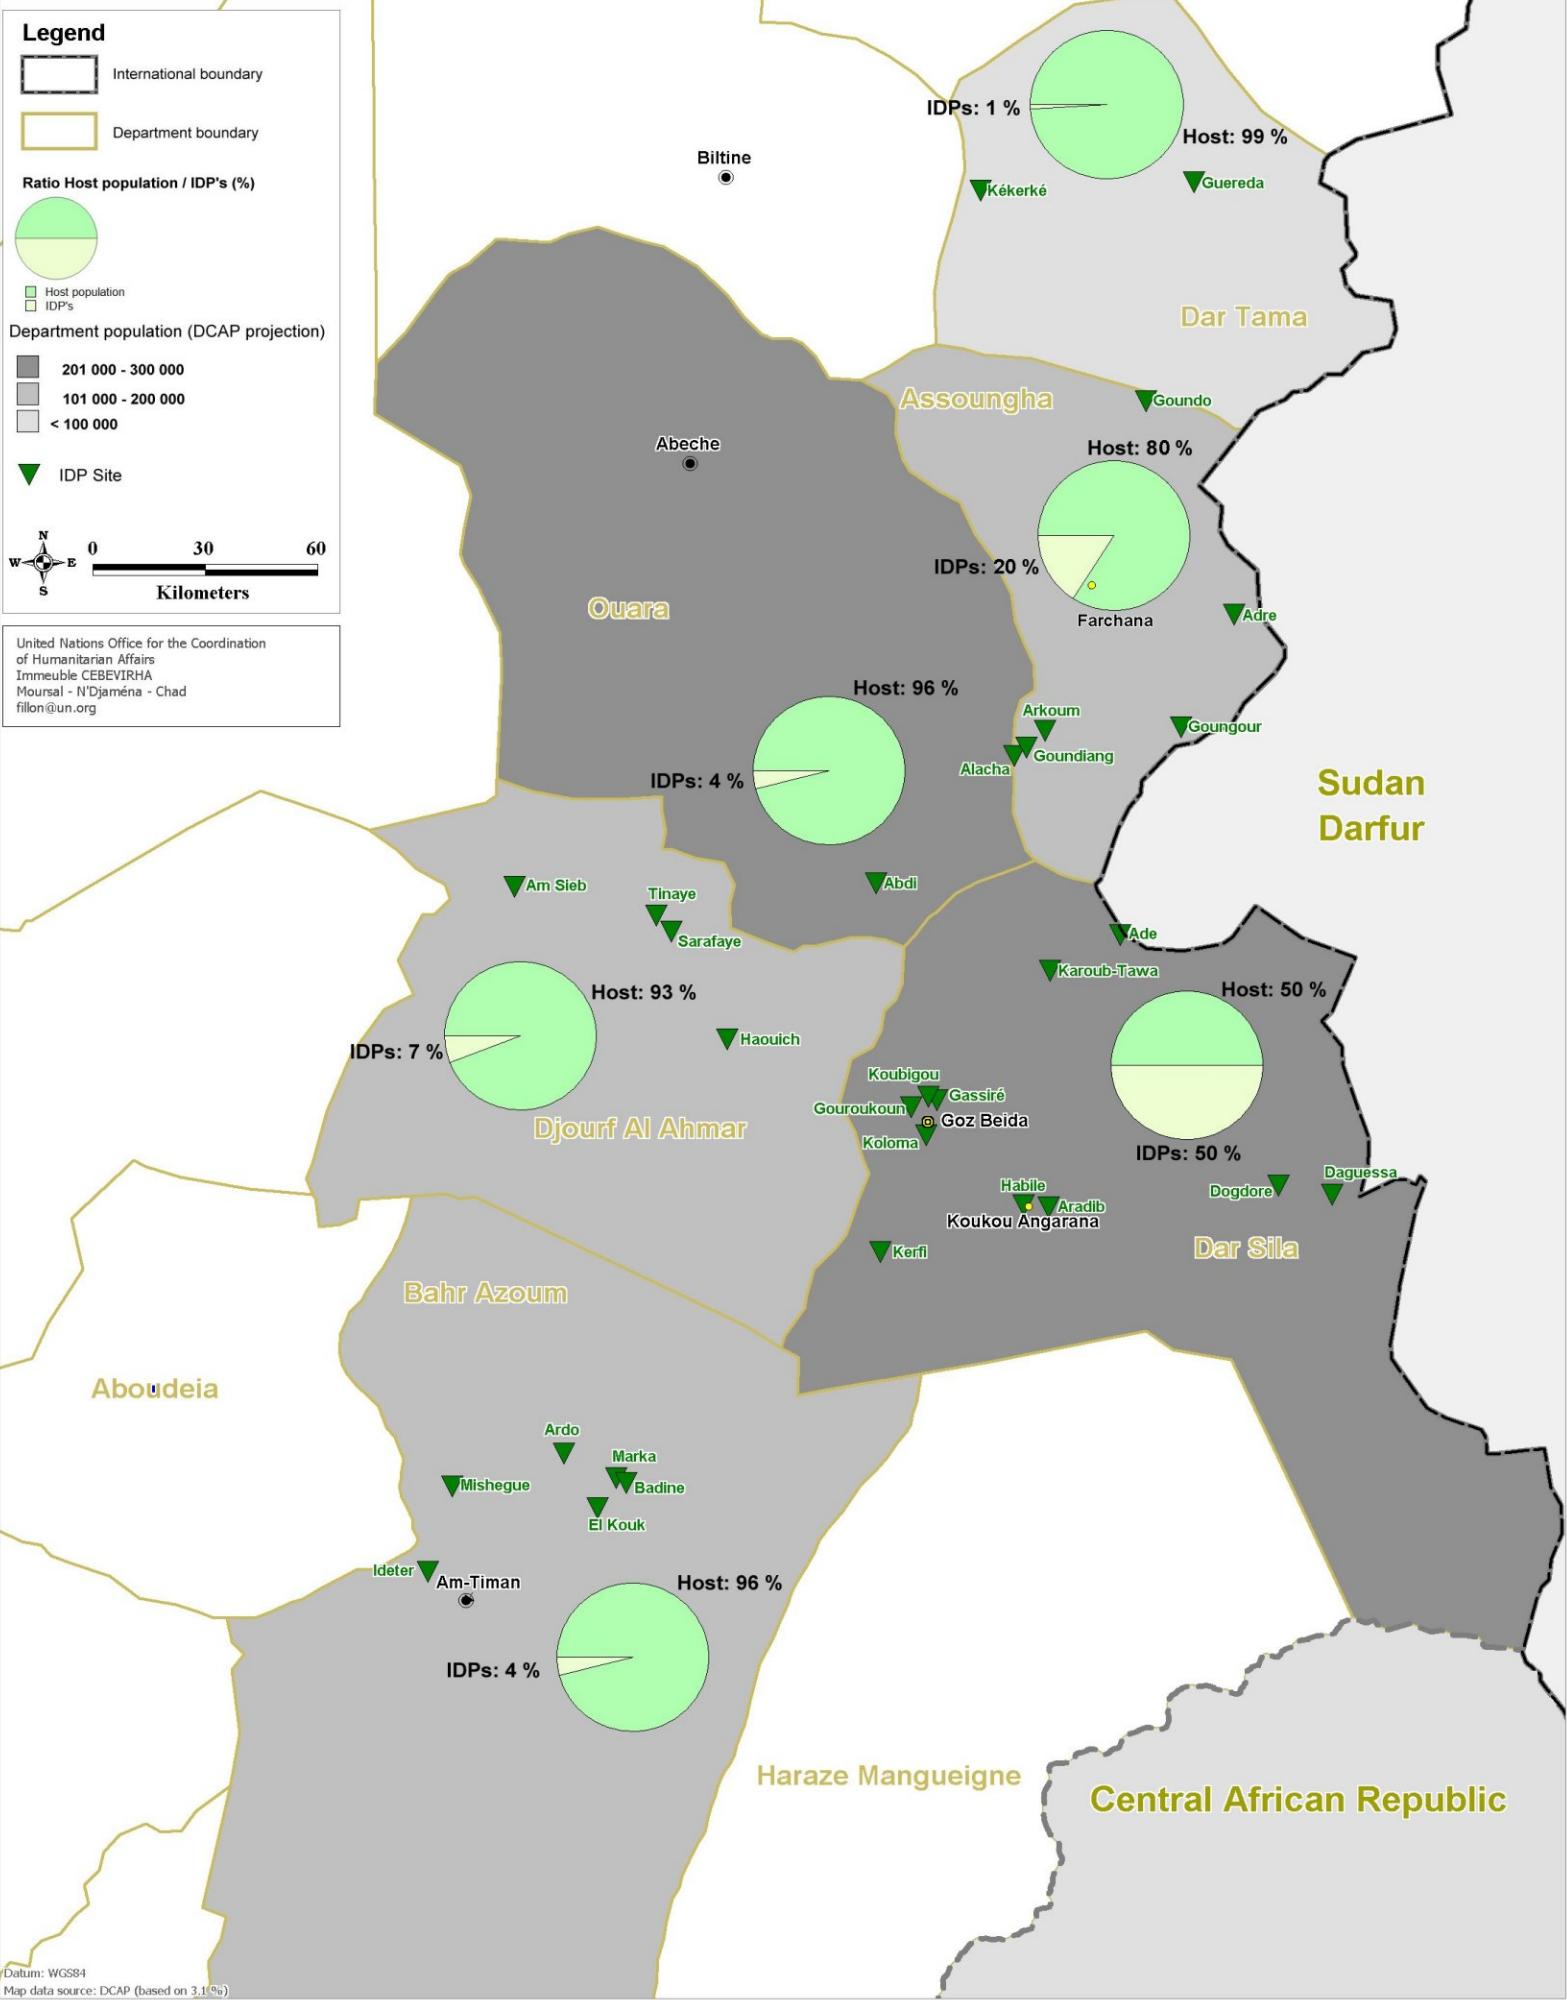

# CHAD : Ratio IDP's / Host population as of August 2007

Issued: 04 September 2007

**Legend**

- International boundary
- Department boundary

**Ratio Host population / IDP's (%)**

Host population  
IDP's

**Department population (DCAP projection)**

- 201 000 - 300 000
- 101 000 - 200 000
- < 100 000

▼ IDP Site

0 30 60  
Kilometers

United Nations Office for the Coordination of Humanitarian Affairs  
Immeuble CEBEVIRHA  
Moursal - N'Djaména - Chad  
fillon@un.org

Datum: WGS84  
Map data source: DCAP (based on 3.1%)

The names shown and the designations used on this map do not imply official endorsement or acceptance by the United Nations