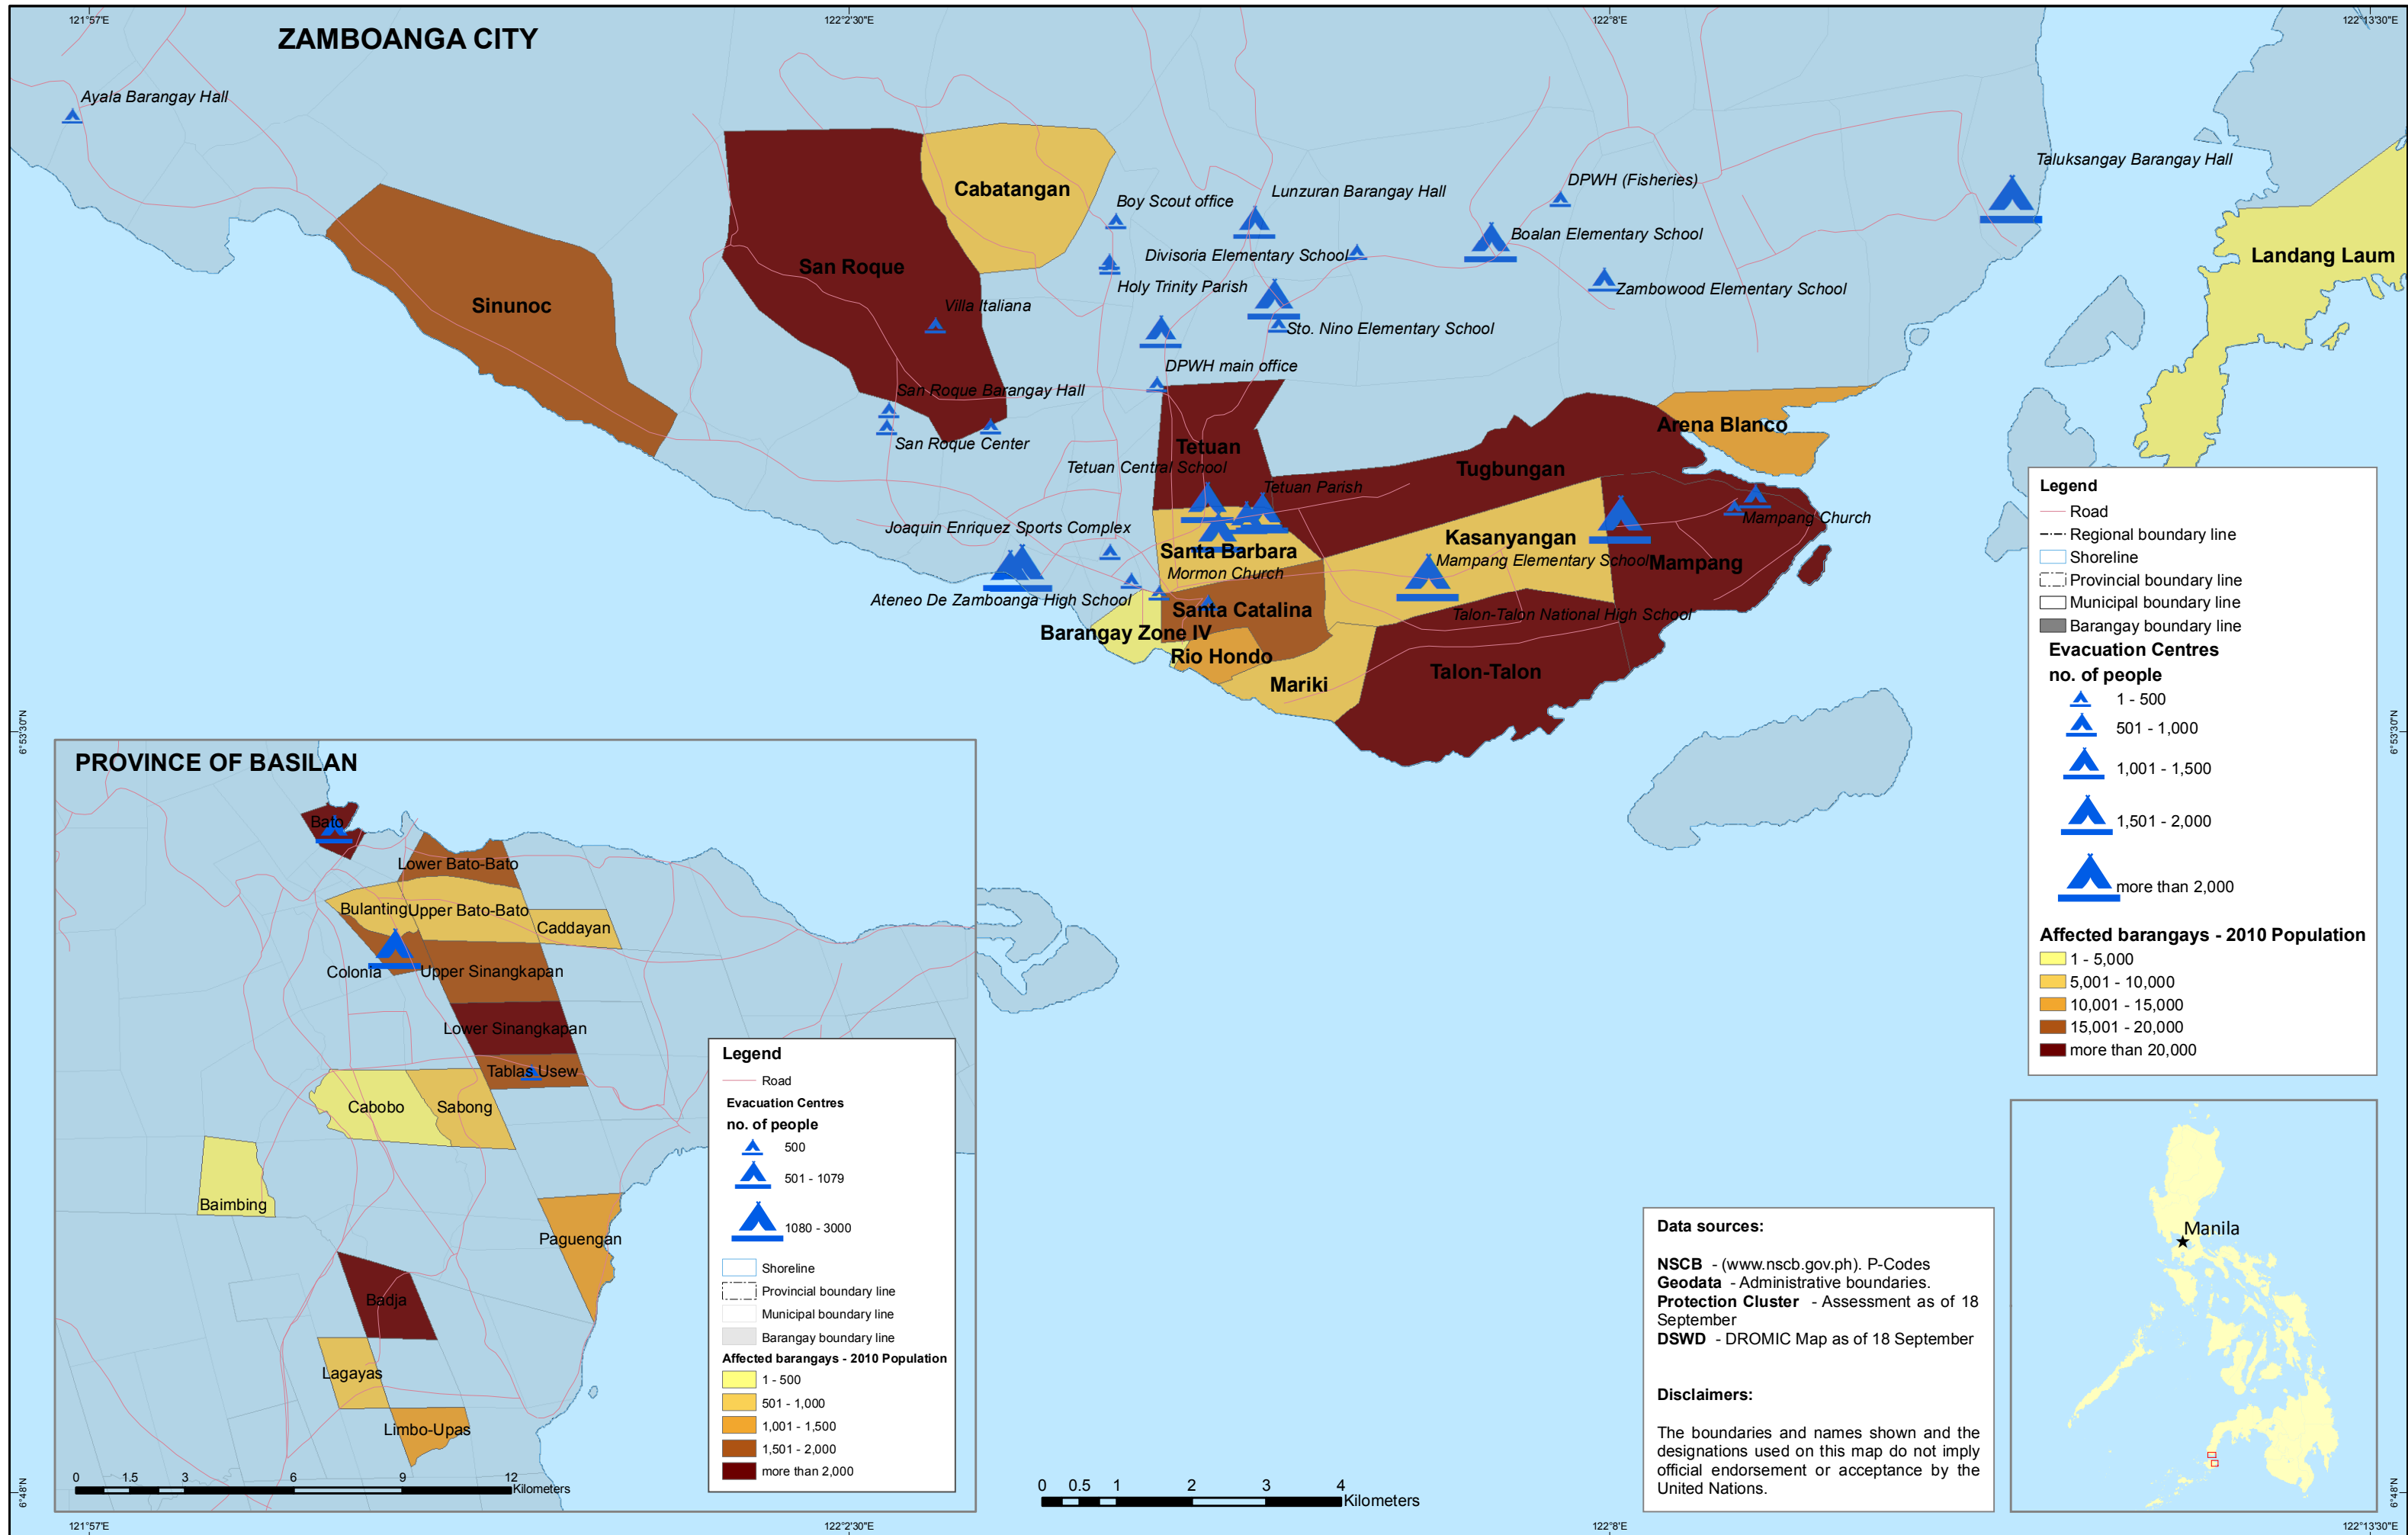

PHILIPPINES-MINDANAO: Zamboanga City and Basilan Province Emergency

ZAMBOANGA CITY

PROVINCE OF BASILAN

Data sources:

- NSCB - (www.nscb.gov.ph). P-Codes
- Geodata - Administrative boundaries.
- Protection Cluster - Assessment as of 18 September
- DSWD - DROMIC Map as of 18 September

Disclaimers:

The boundaries and names shown and the designations used on this map do not imply official endorsement or acceptance by the United Nations.