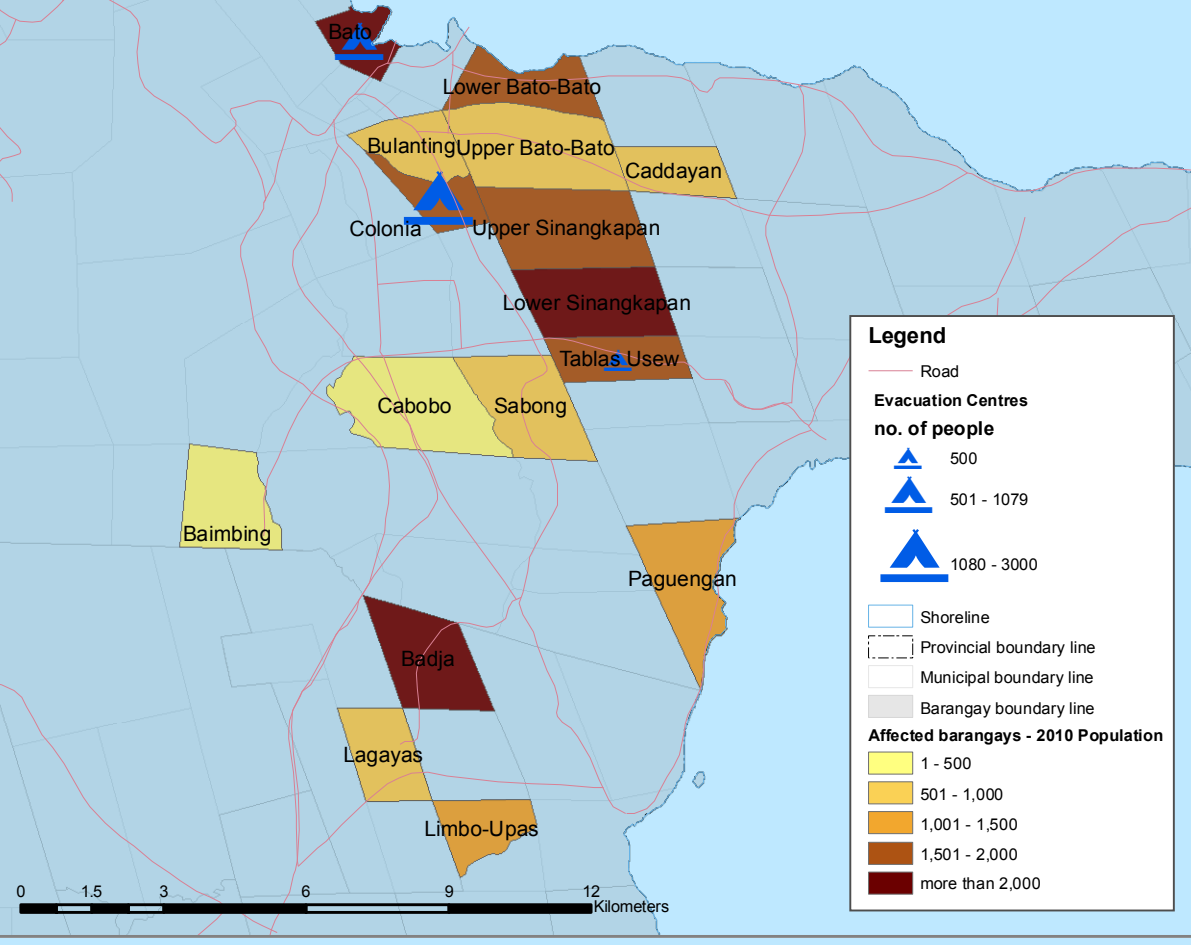

PHILIPPINES-MINDANAO: Zamboanga City and Basilan Province Emergency

ZAMBOANGA CITY

PROVINCE OF BASILAN

Data sources:

- NSCB - (www.nscb.gov.ph). P-Codes
- Geodata - Administrative boundaries.
- Protection Cluster - Assessment as of 18 September
- DSWD - DROMIC Map as of 18 September

Disclaimers:

The boundaries and names shown and the designations used on this map do not imply official endorsement or acceptance by the United Nations.