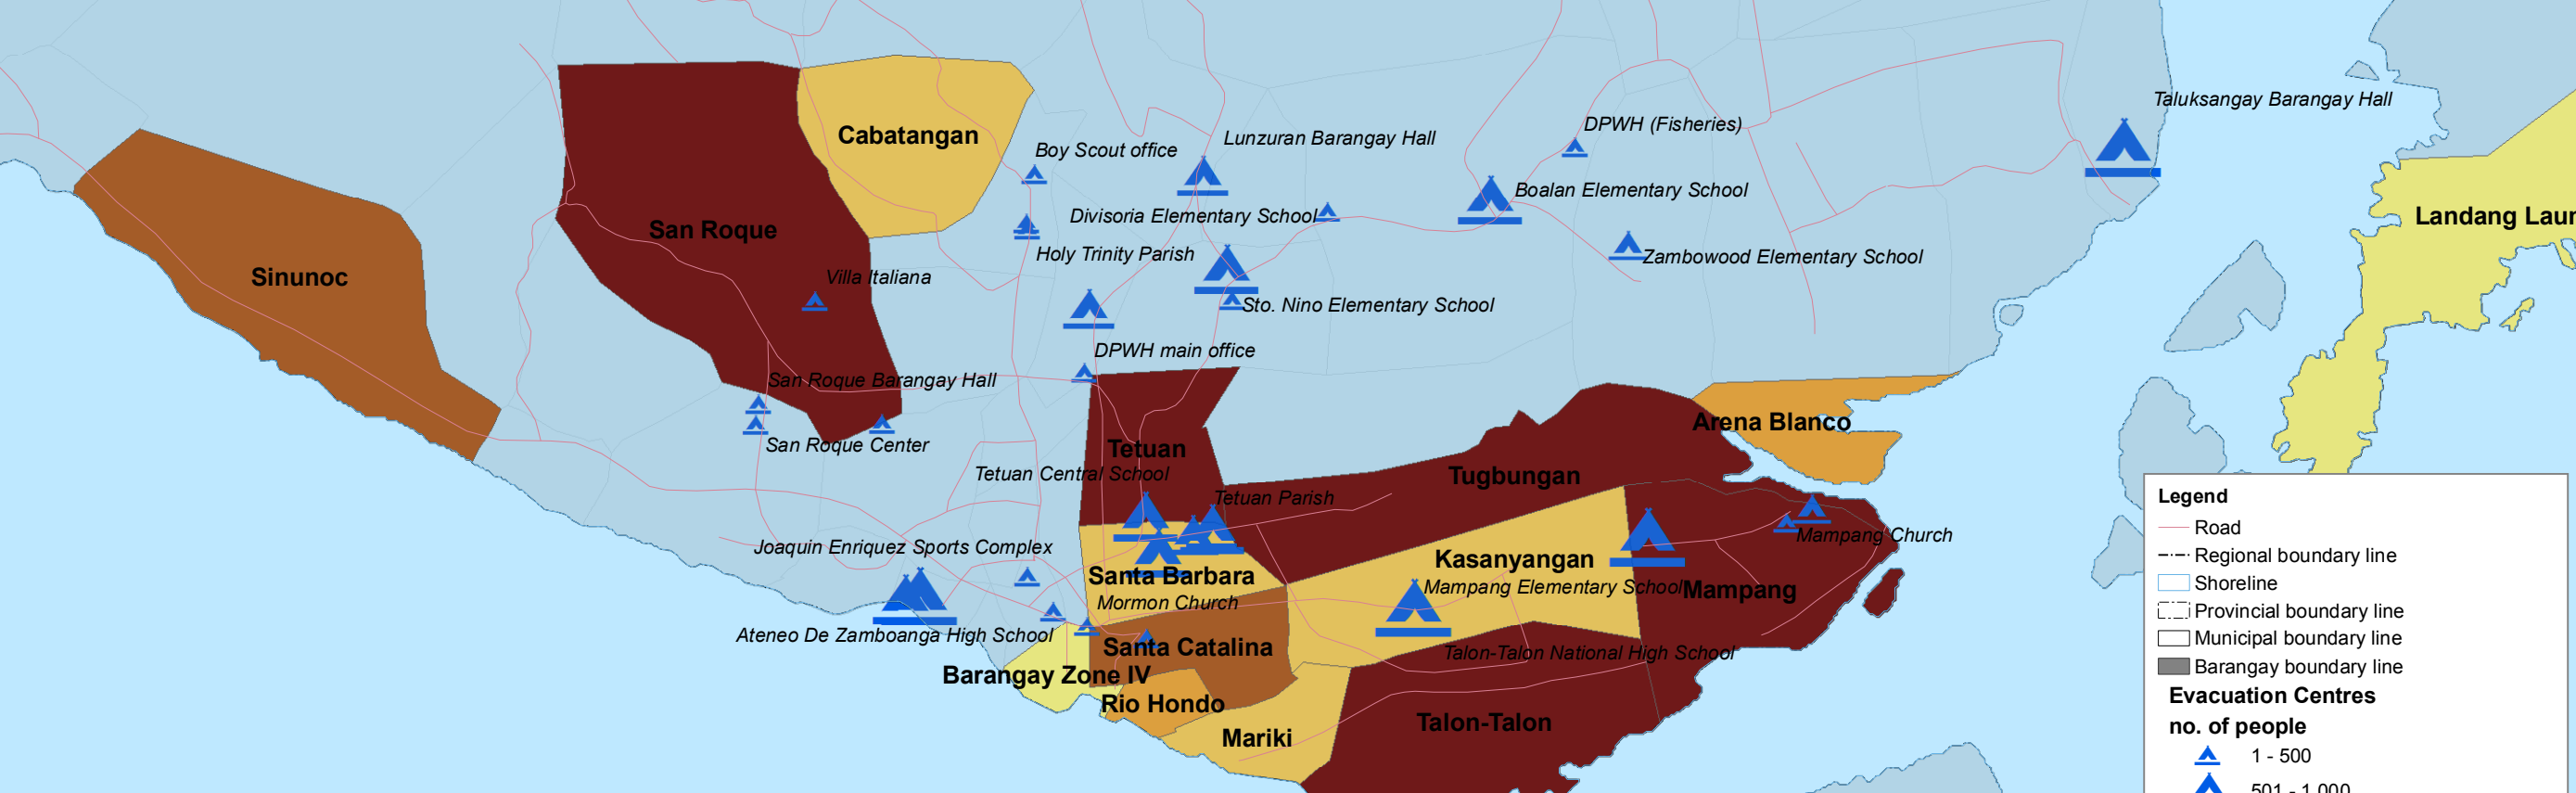

PHILIPPINES-MINDANAO: Zamboanga City and Basilan Province Emergency

ZAMBOANGA CITY

PROVINCE OF BASILAN

Data sources:

- NSCB - (www.nscb.gov.ph). P-Codes
- Geodata - Administrative boundaries.
- Protection Cluster - Assessment as of 18 September
- DSWD - DROMIC Map as of 18 September

Disclaimers:

The boundaries and names shown and the designations used on this map do not imply official endorsement or acceptance by the United Nations.