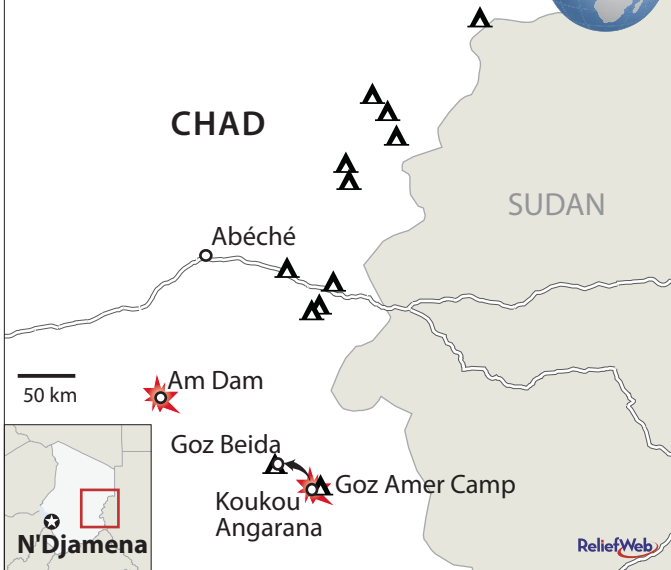

# CHAD: Security

▲ Refugee Camp

**8 May 2009** - WFP temporarily suspended food distribution for some 22,000 Sudanese refugees in Goz Amer camp due to fighting between Chadian troops and anti-government forces in the Koukou Angarana area. Staff relocated to the regional hub of Goz Beida. New fighting was reported on 7 May in the Am Dam area.

Map Sources: UNCS, UNHCR, OCHA.

References: UNHCR. *Security concerns in Chad*. 8 May 2009.

UN News. *Insecurity leads to suspension of UN food distribution in eastern Chad*. 7 May 2009.

The boundaries and names shown and the designations used on this map do not imply official endorsement or acceptance by the United Nations. Map created on 8 May 2009 – [www.reliefweb.int](http://www.reliefweb.int).