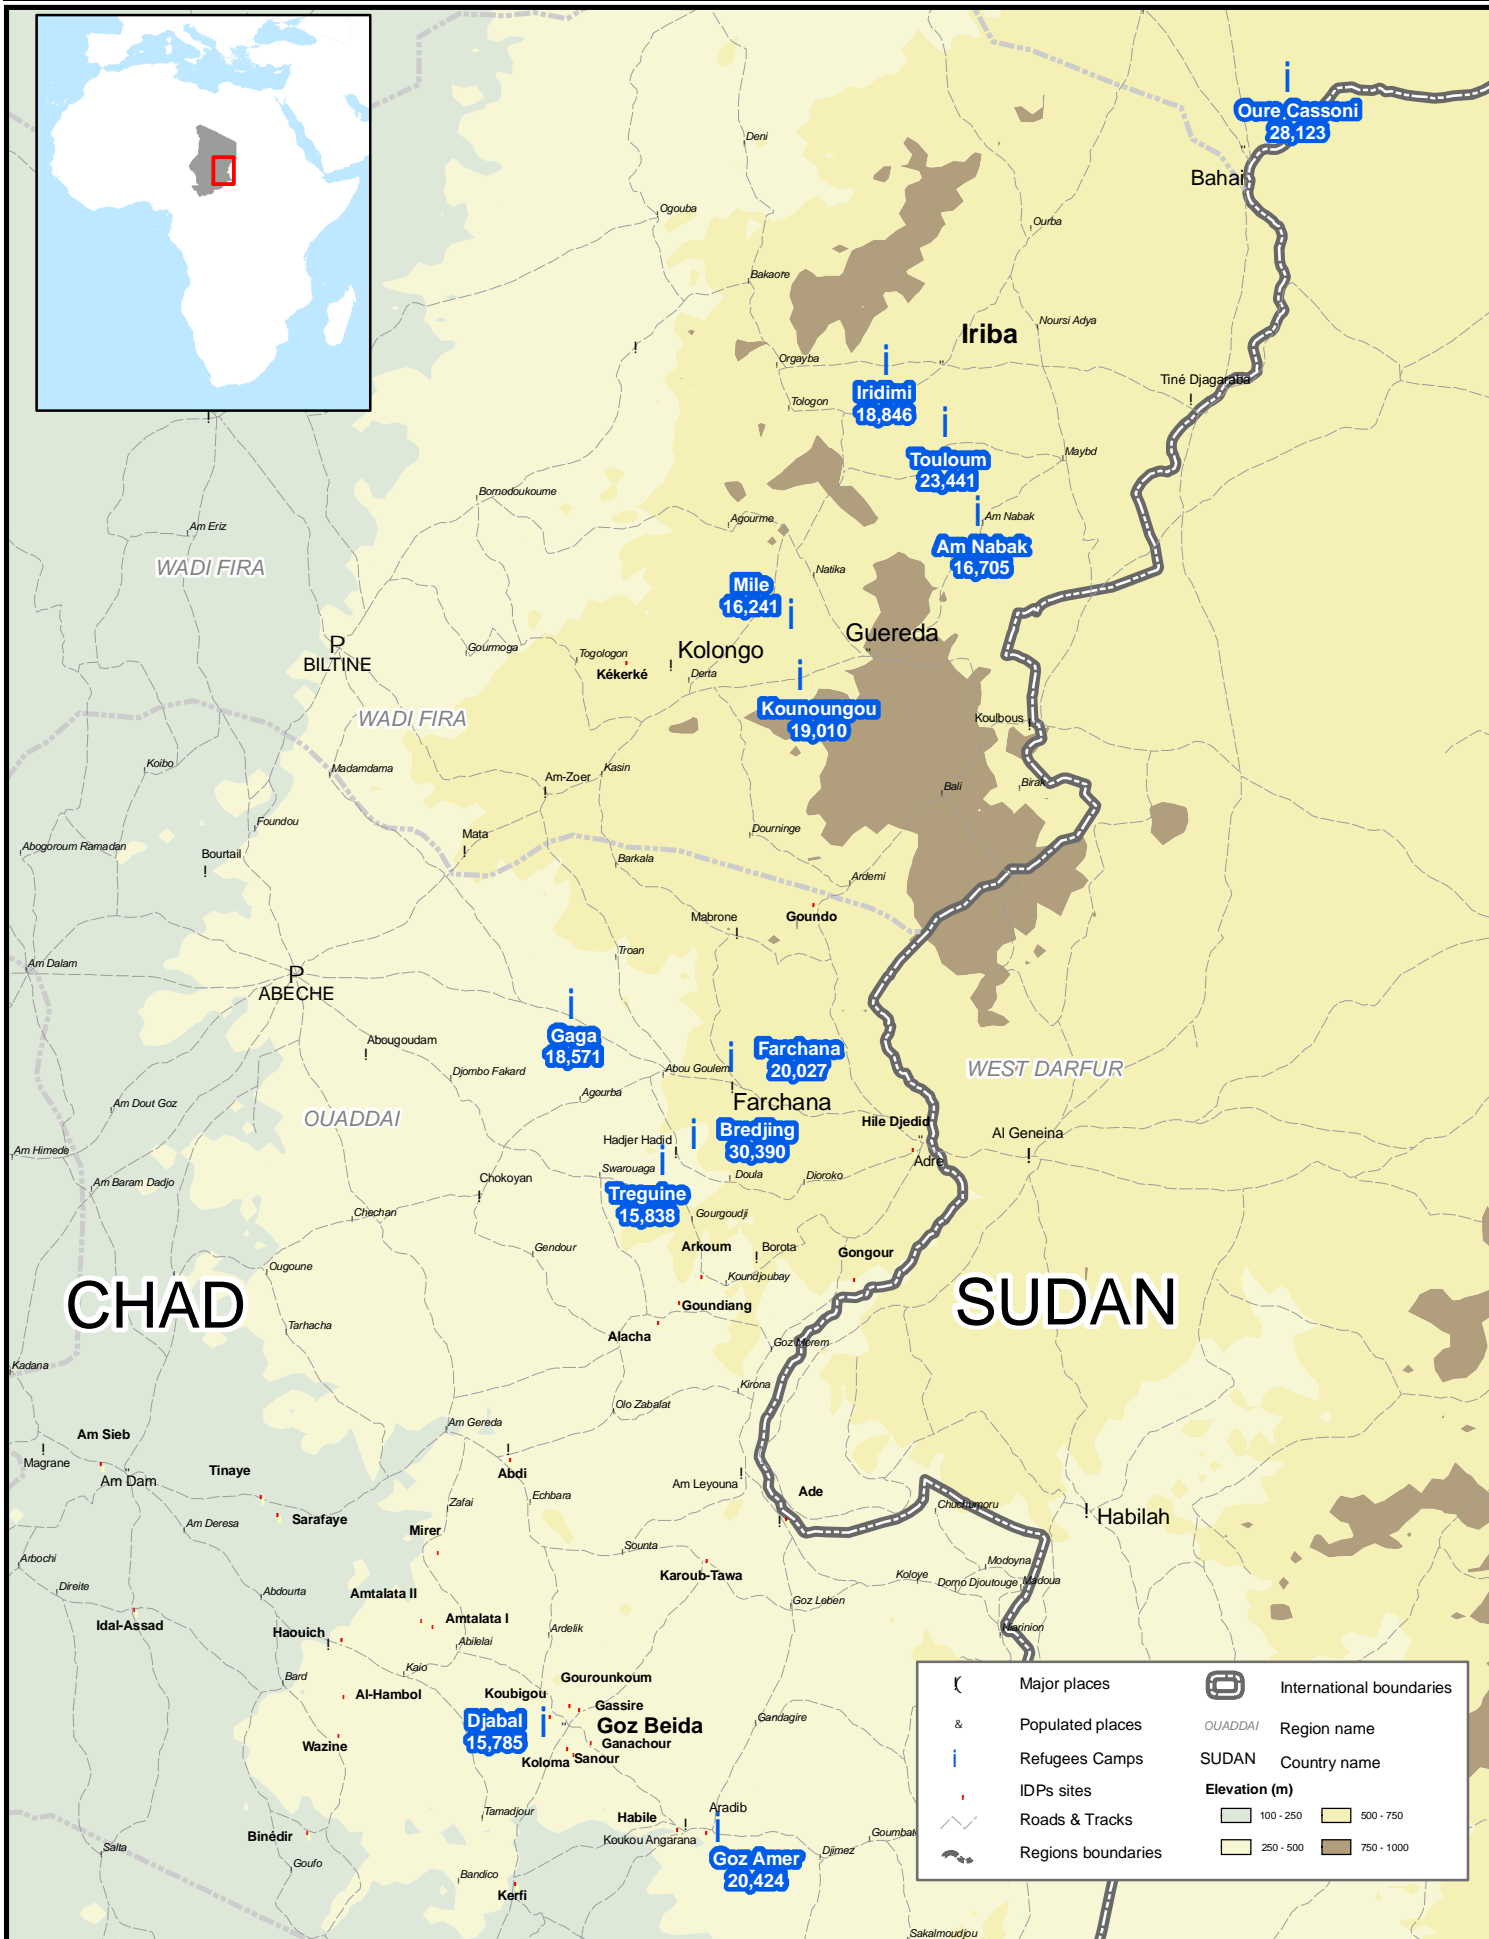

Eastern Chad : Refugee camps populations

Total number of registered refugees : 243,041 (as of April 08)

Sources : UNHCR, UNCS

Map Ref : OCHA_ABC_RfgsFig_v01
Issued : 19 May 2008

For requests & comments :
Office for the Coordination
of the Humanitarian Affairs (OCHA)
Sub-Office of Abéché
BP 906 Chad
<http://ochaonline.un.org/chad>
gueye10@un.org