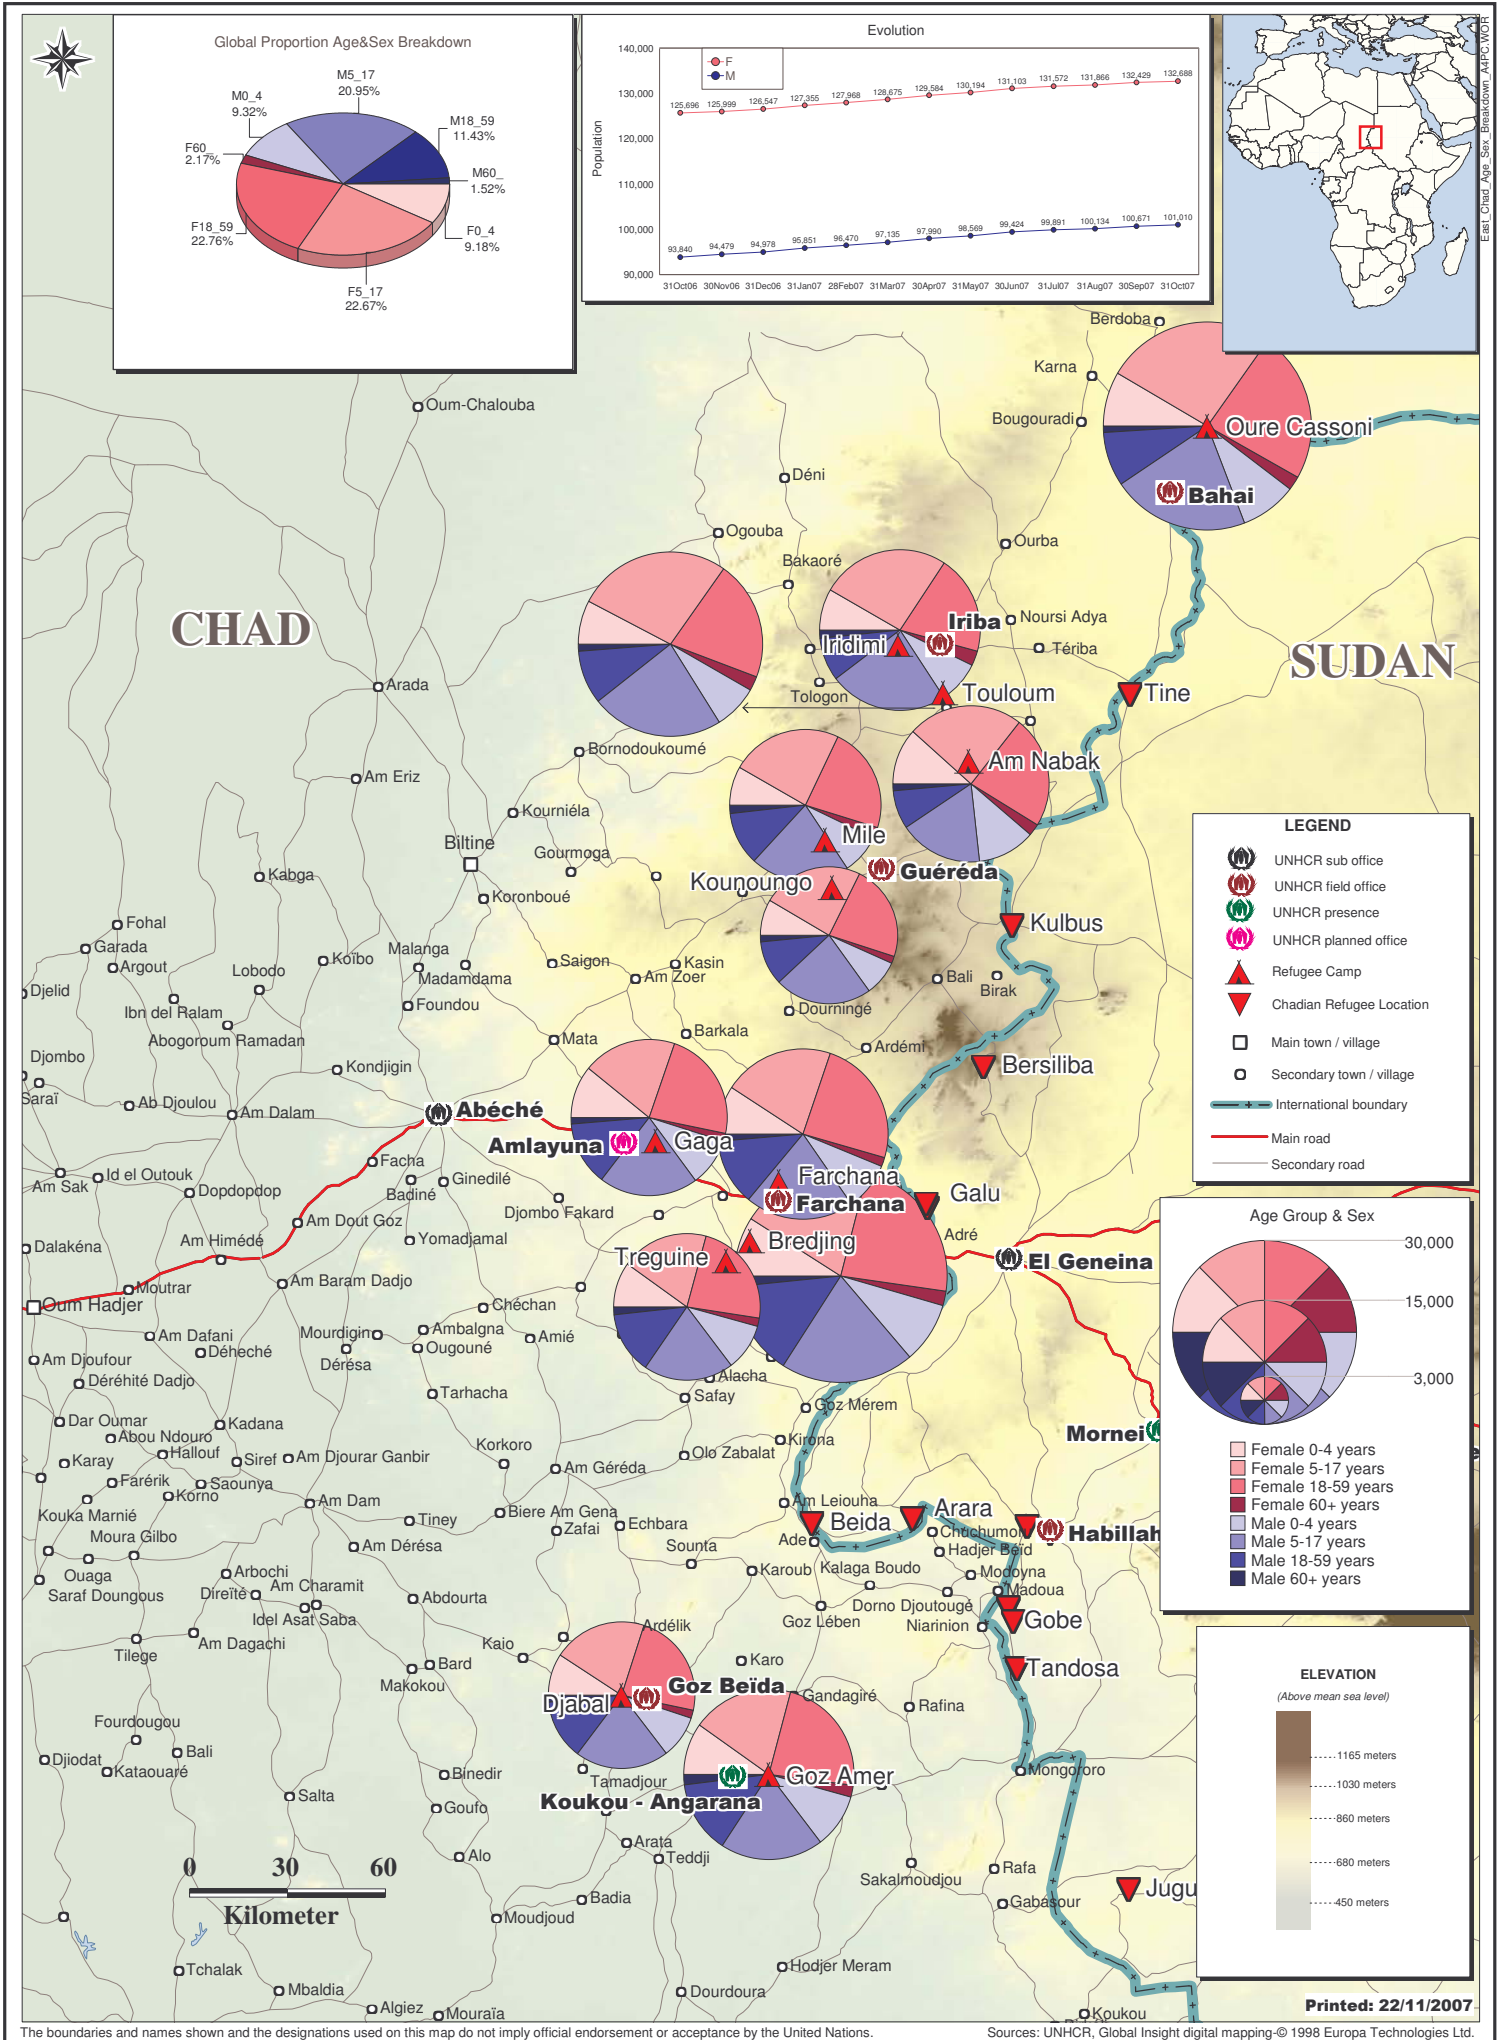

Refugees Population Eastern Chad

Age and Sex Breakdown

As of 31 October 2007

Email : kokoue@unhcr.org

The boundaries and names shown and the designations used on this map do not imply official endorsement or acceptance by the United Nations.

Sources: UNHCR, Global Insight digital mapping © 1998 Europa Technologies Ltd.