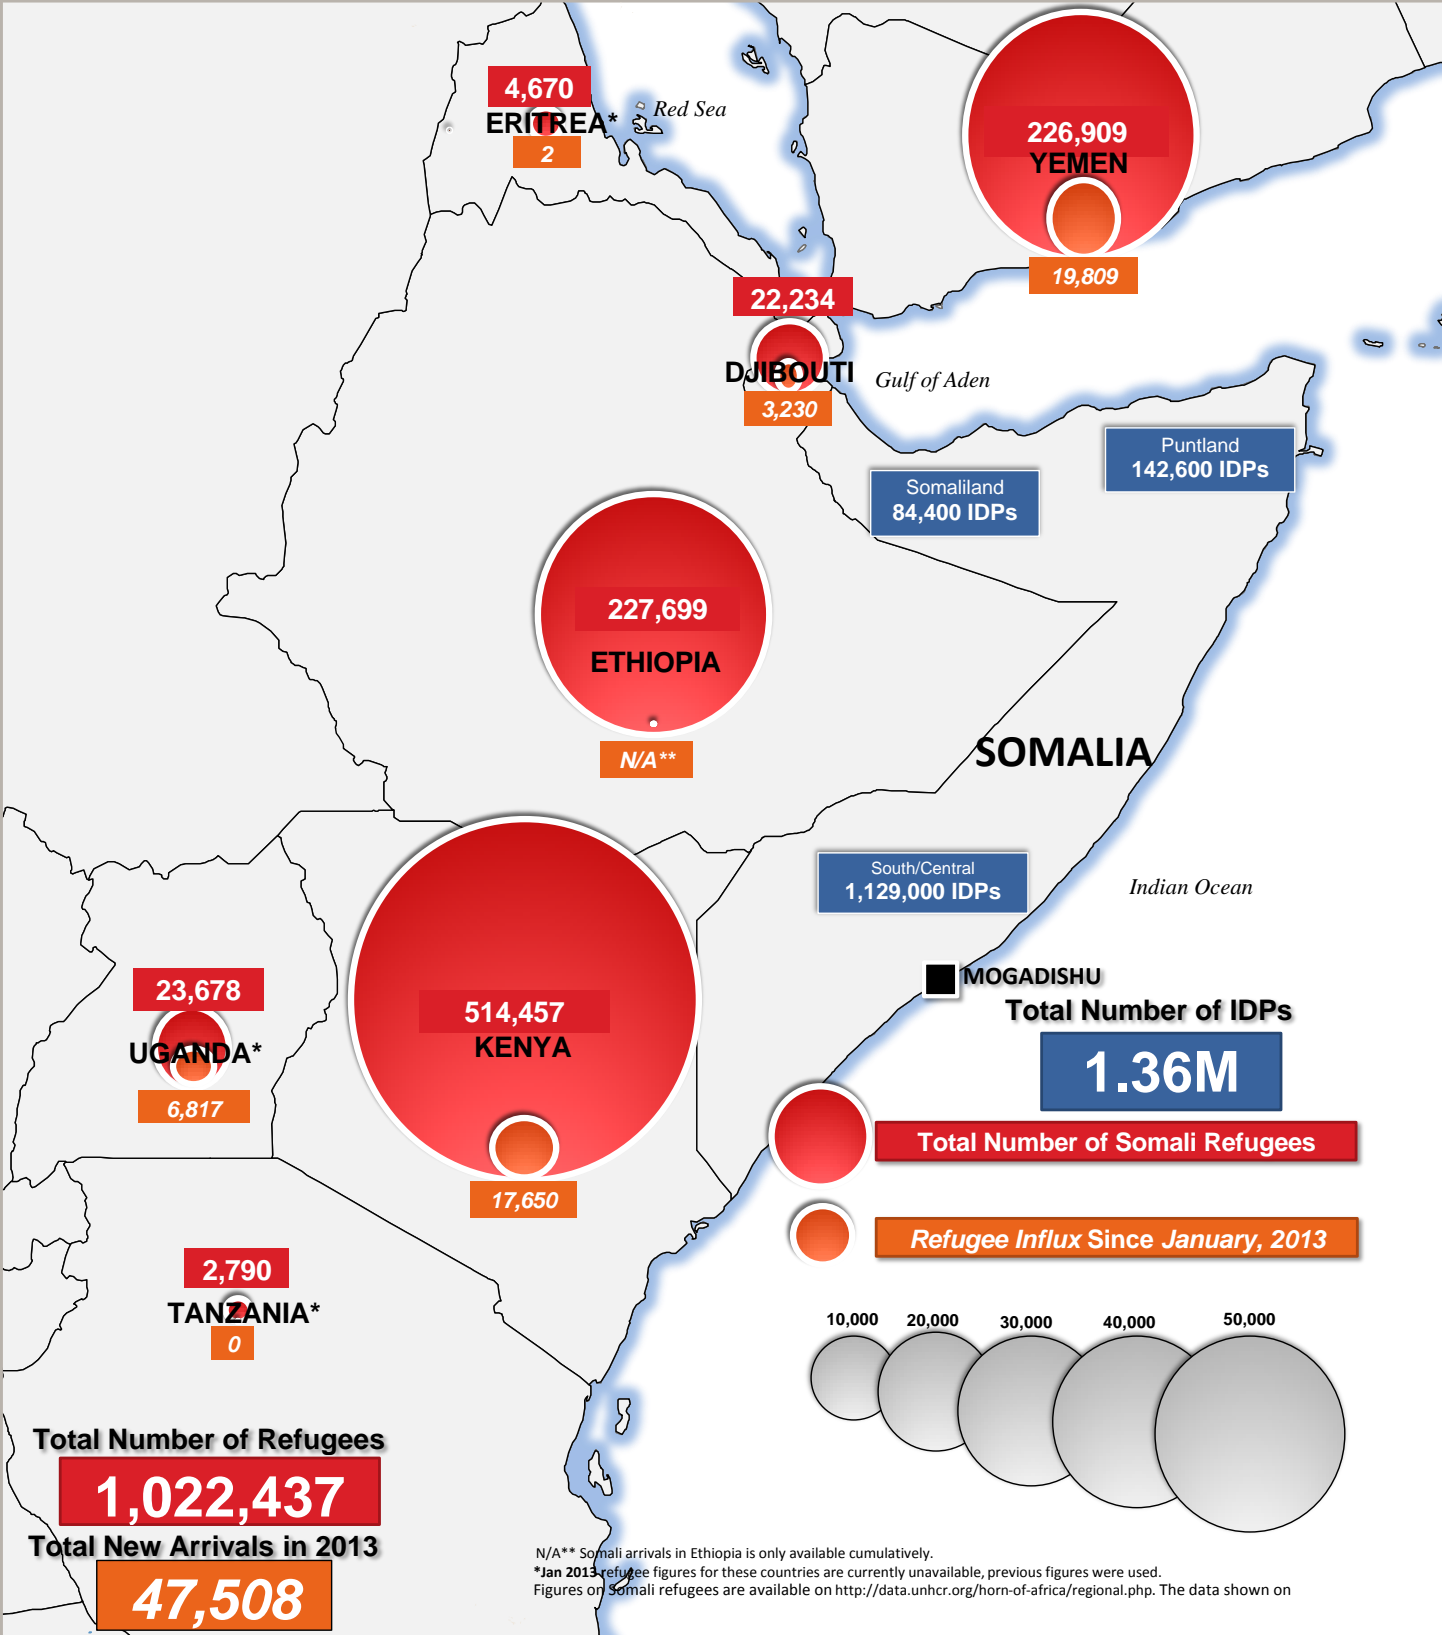

Somali Refugees in the Region

As of 15 January 2013

UNHCR Somalia
Nairobi, Kenya

Total Number of Refugees
1,022,437
Total New Arrivals in 2013
47,508