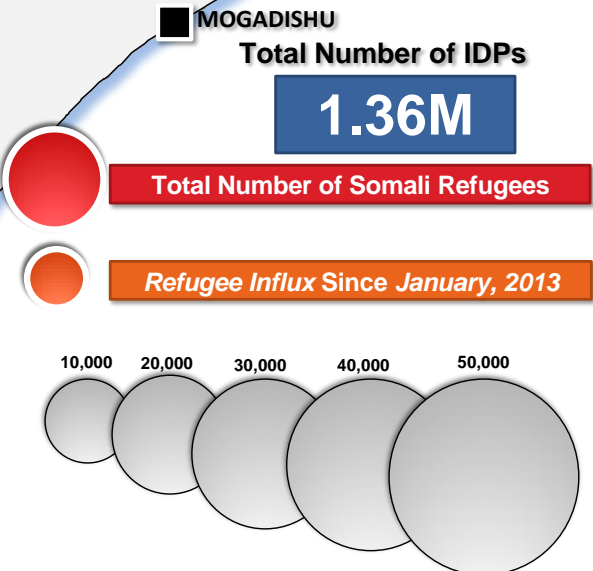

N/A** Somali arrivals in Ethiopia is only available cumulatively.
*Jan 2013 refugee figures for these countries are currently unavailable, previous figures were used.
Figures on Somali refugees are available on <http://data.unhcr.org/horn-of-africa/regional.php>. The data shown on