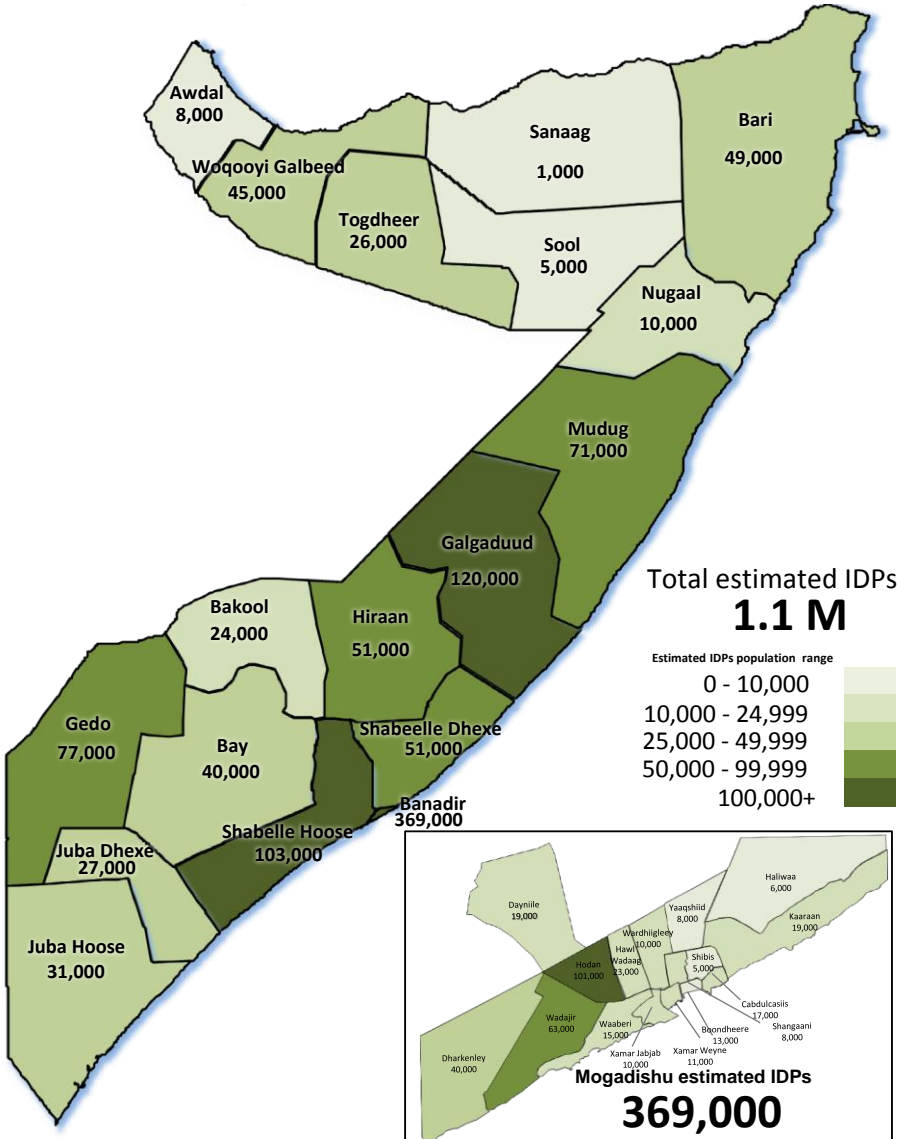

Total IDPs by Region

October - 2015

UNHCR Somalia	
Source: UNHCR Offices, Various IDP assessments, Global Insight digital mapping © 1998 Europe Technologies Ltd.	
The boundaries and names shown on the designations used on this map do not imply official endorsement or acceptance by the United Nations.	

Total estimated IDPs

1.1 M

Estimated IDPs population range

- 0 - 10,000
- 10,000 - 24,999
- 25,000 - 49,999
- 50,000 - 99,999
- 100,000+