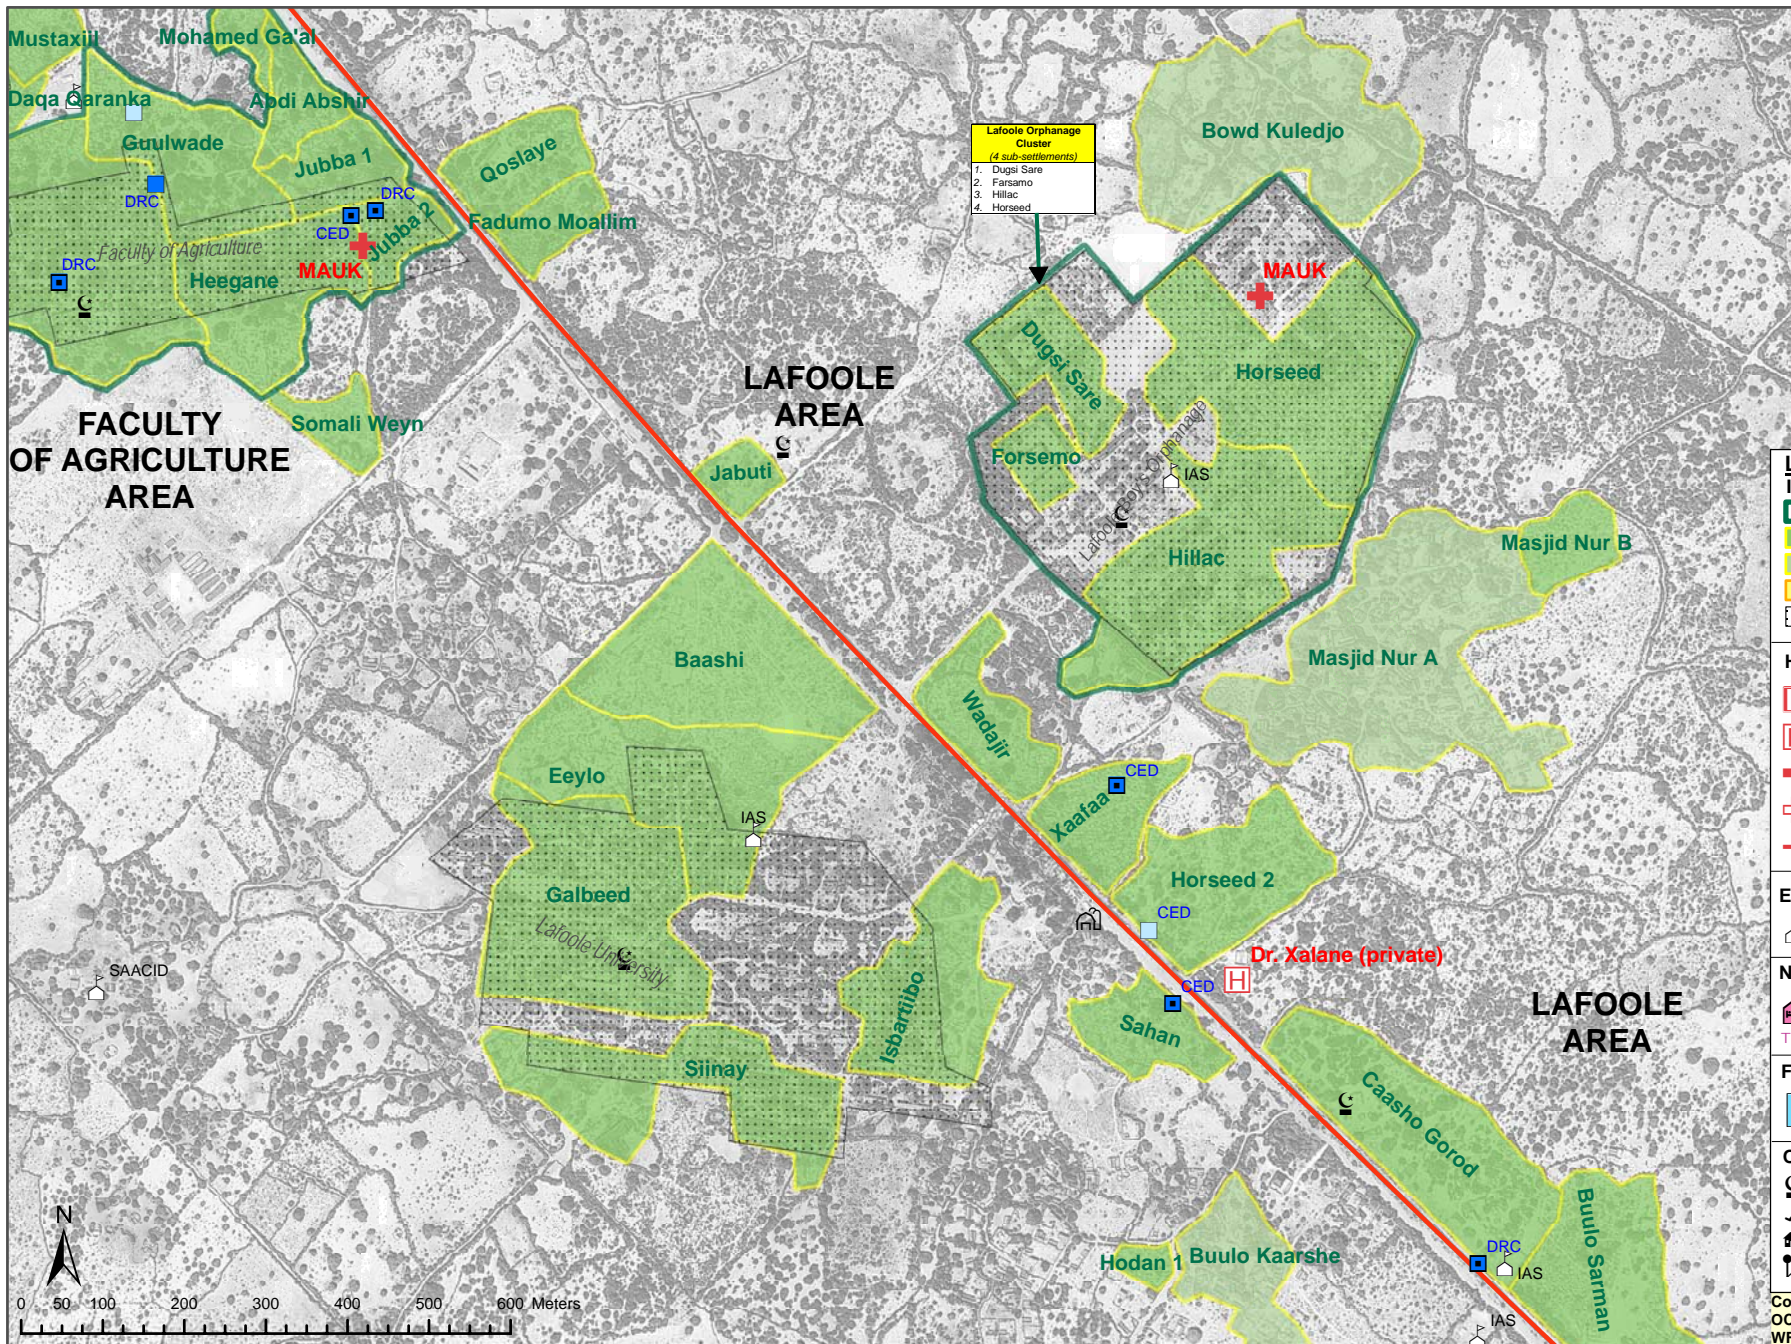

# SOMALIA - AFGOOYE CORRIDOR (Map C) - IDP SETTLEMENTS, LAFOOLE AREA (NORTH)

28 January, 2008

**Lafoole Orphanage Cluster (4 sub-settlements)**

1. Dugsi Sare
2. Forsamo
3. Hillac
4. Horseed

OCHA Somalia  
7th Flr, Kalson Towers, Crescent st  
off Parklands Rd, P.O Box 28832  
00200 Nairobi, Kenya  
Tel: (254-20) 3754150-5 Fax: (254-20) 3754156  
www.ochaonline.un.org/somalia

**Datum: WGS84, Data Source: OCHA-Somalia, 2008, Admin. layers: UNDP, 1998**

The designations employed and the presentation of material on this map do not imply the expression of any opinion whatsoever on the part of the Secretariat of the United Nations concerning the legal status of any country, territory, city or area or of its authorities, or concerning the delimitation of its frontiers or boundaries.

**LEGEND**

**IDP settlements**

- Settlements clusters
- IDPs settlements
- IDPs with host community
- IDPs settlements - Partial data
- Public buildings - Partly occupied

Health	Water
Hospital	Borehole
Clinic	Elevated water tank
OPD/MCH	Ground water tank
MCH	Bladder UNICEF
Mobile clinic	Bladder UNICEF (planned)
	Water stand

**Education**

- UNICEF (tents)
- Other

**Nutrition**

- Therapeutic Feeding Center (TFC)
- Stabilization Center
- Supplementary Feeding Center (SFC)

**Food**

- Distribution center
- Food Storage

**Others**

- Mosque
- Market
- Check-point
- Animal Market
- IDP camp office
- Cemetery
- Main road