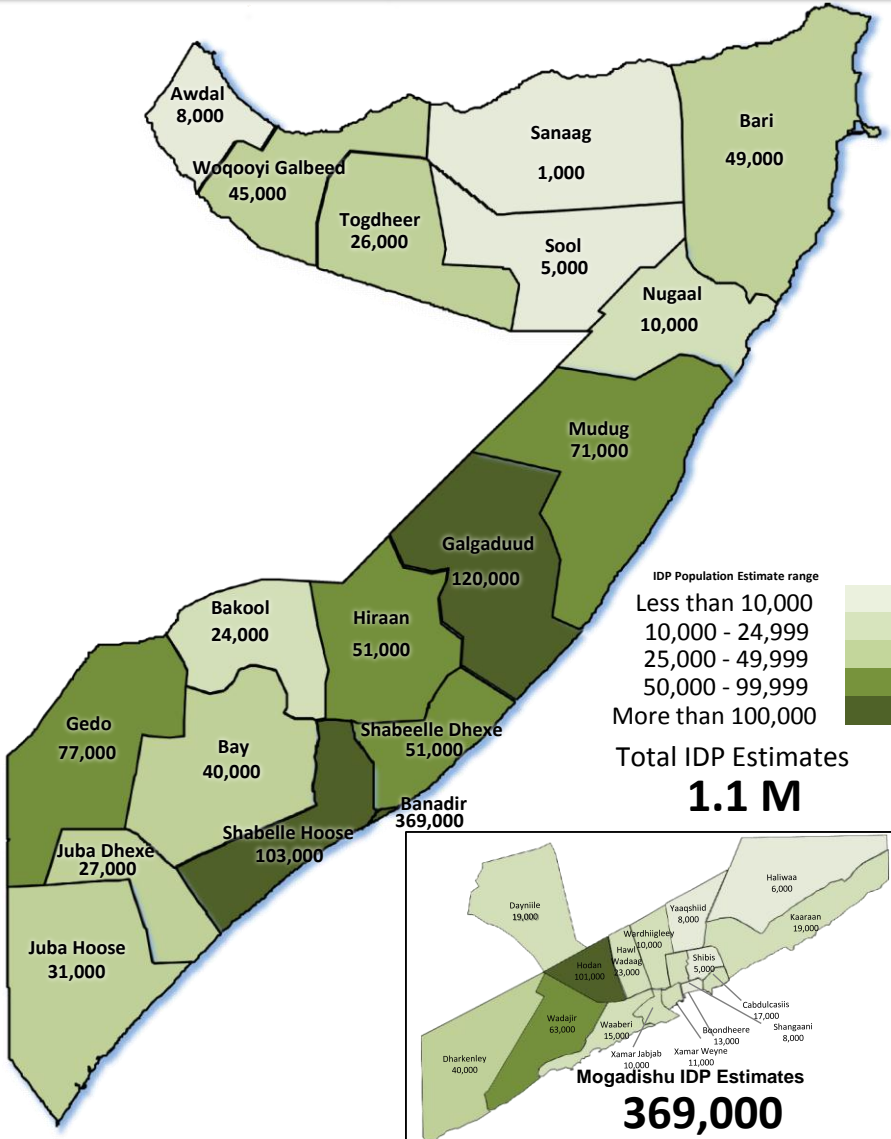

Total IDPs by Region

December - 2014

UNHCR Somalia
Nairobi, Kenya