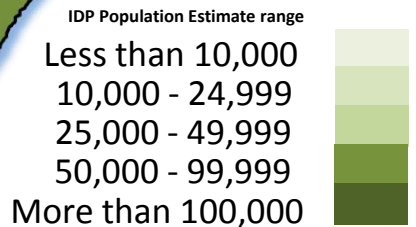

Total IDPs by Region

March - 2015

UNHCR Somalia
Nairobi, Kenya

Total IDP Estimates
1.1 M

Mogadishu IDP Estimates
369,000

Note, Estimates are rounded to the nearest thousandth.