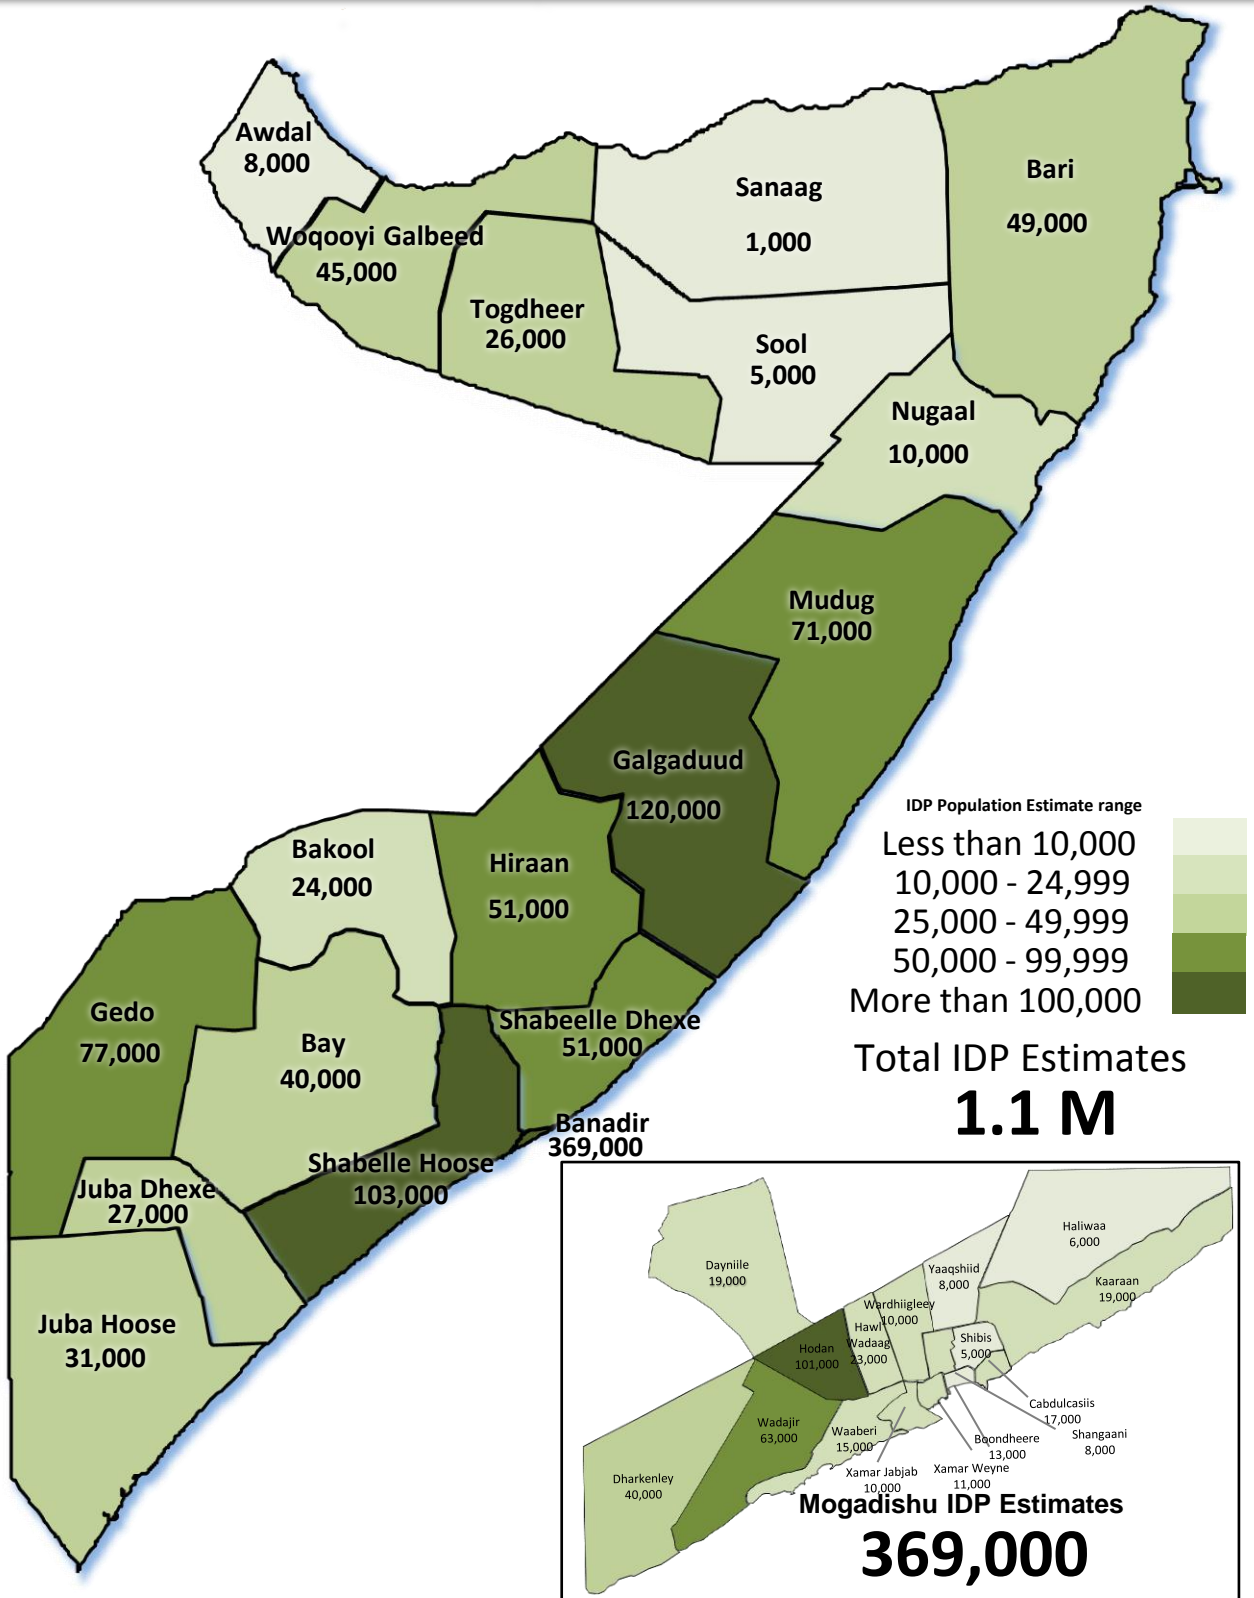

Total IDPs by Region

March - 2015

UNHCR Somalia
Nairobi, Kenya

Total IDP Estimates
1.1 M

Mogadishu IDP Estimates
369,000

Note, Estimates are rounded to the nearest thousandth.