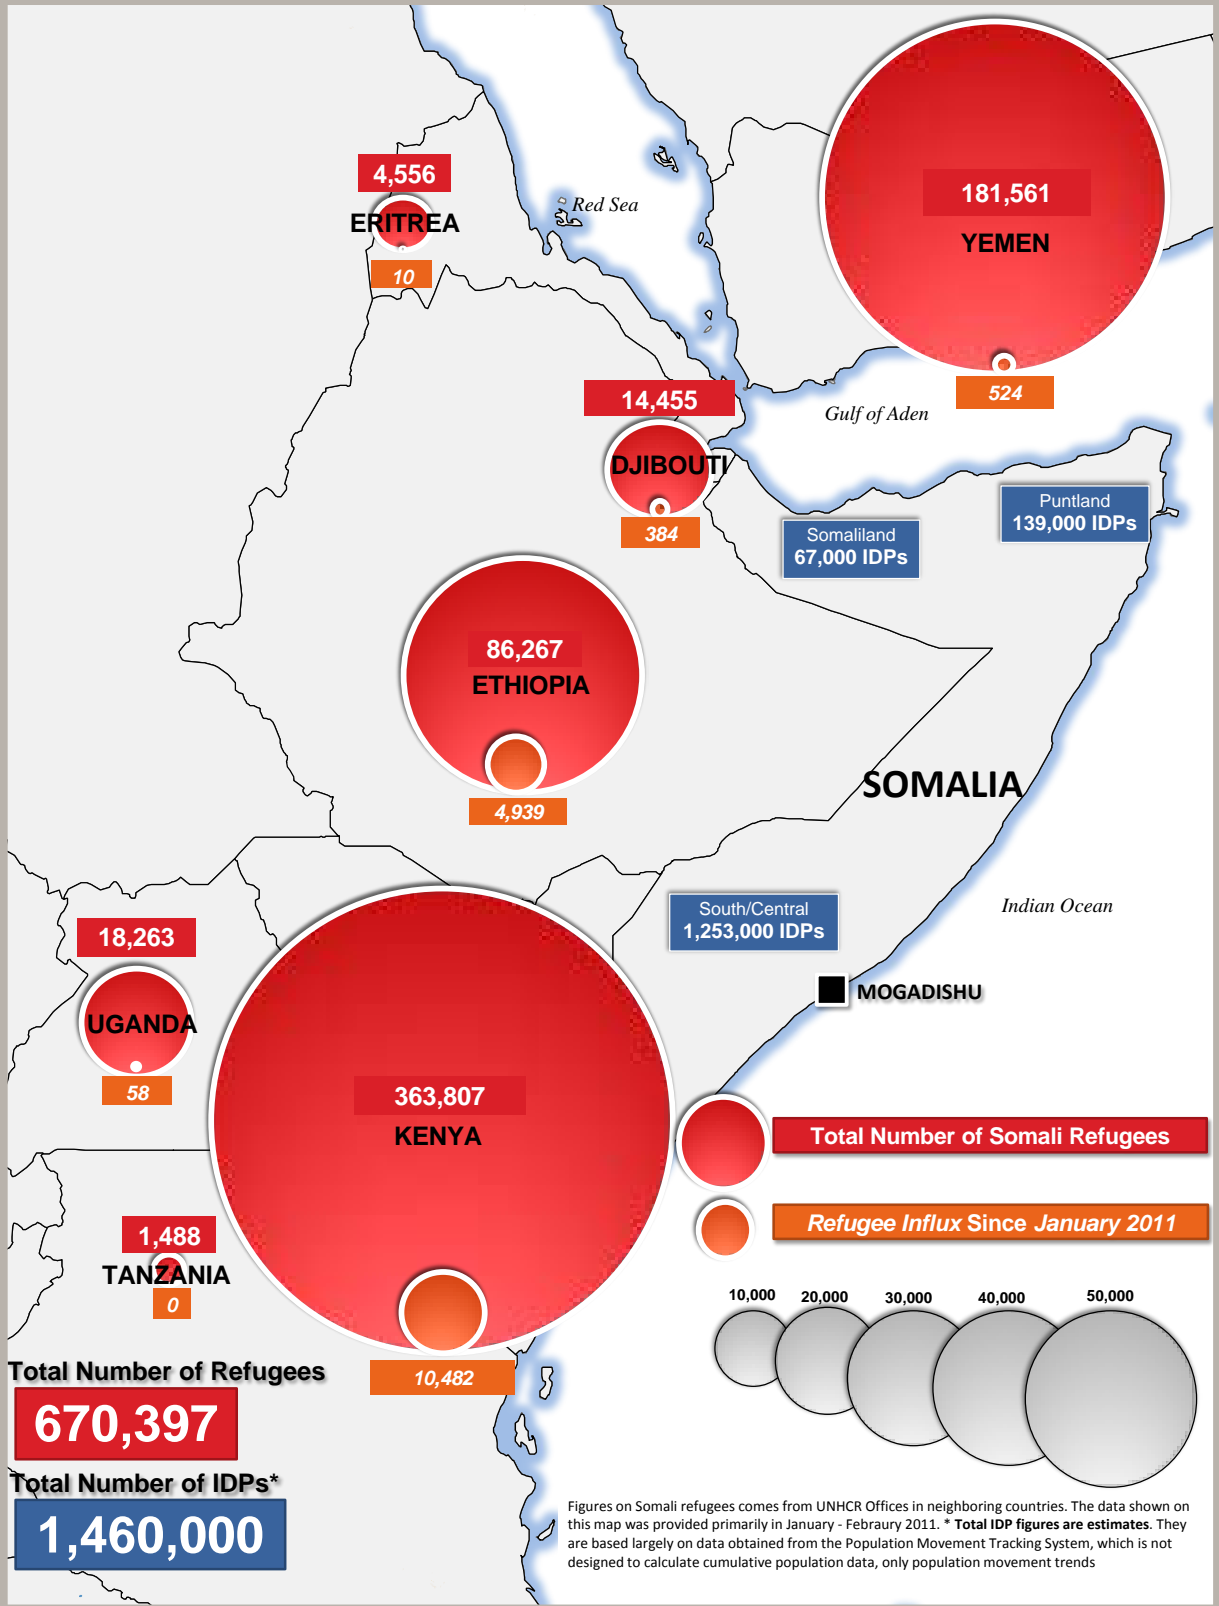

Somali Refugees in the Region

As of February 2011

UNHCR Somalia
Nairobi, Kenya

Sources:
UNHCR Offices, Various IDP assessments including the Somalia IASC PMT project Global Insight digital mapping © 1998 Europa Technologies Ltd.

The boundaries and names shown and the designations used on this map do not imply official endorsement or acceptance by the United Nations.

Figures on Somali refugees comes from UNHCR Offices in neighboring countries. The data shown on this map was provided primarily in January - February 2011. * Total IDP figures are estimates. They are based largely on data obtained from the Population Movement Tracking System, which is not designed to calculate cumulative population data, only population movement trends