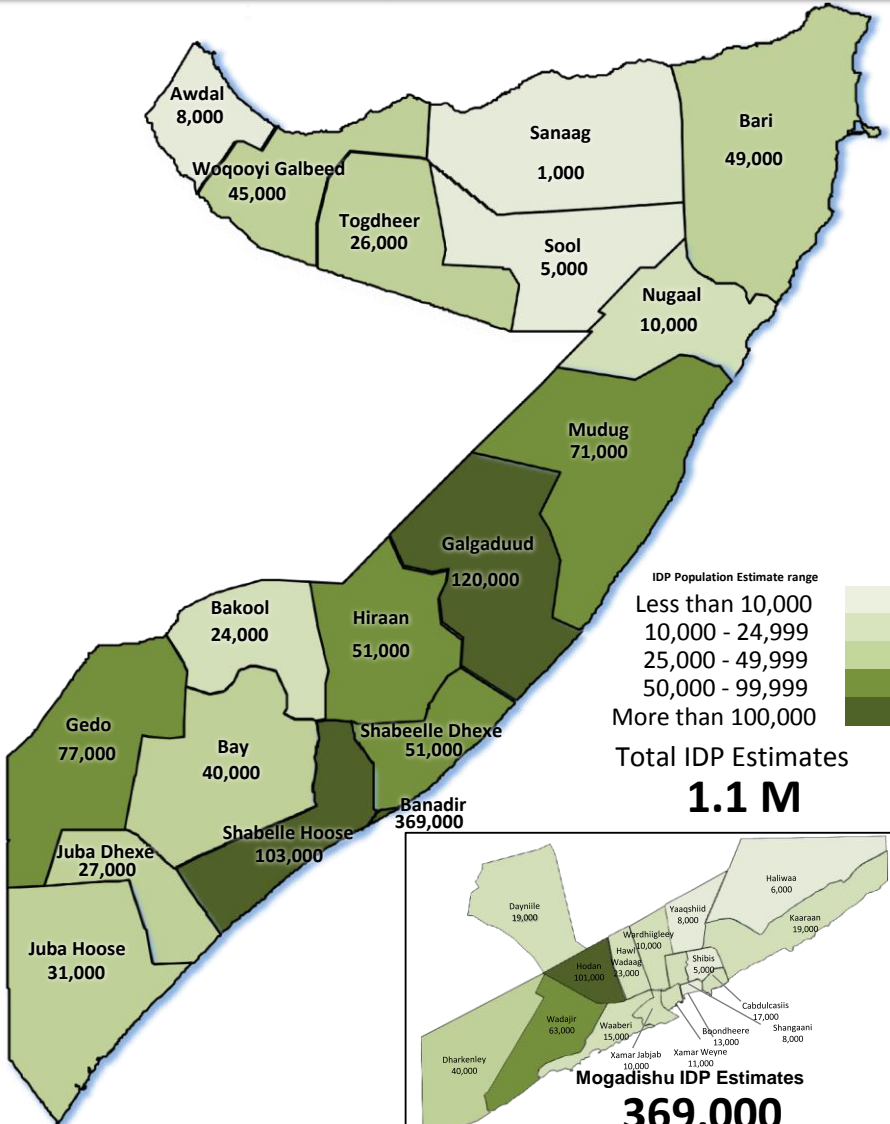

Total IDPs by Region

November - 2014

UNHCR Somalia
Nairobi, Kenya

IDP Population Estimate range

- Less than 10,000
- 10,000 - 24,999
- 25,000 - 49,999
- 50,000 - 99,999
- More than 100,000

Total IDP Estimates

1.1 M

Mogadishu IDP Estimates

369,000