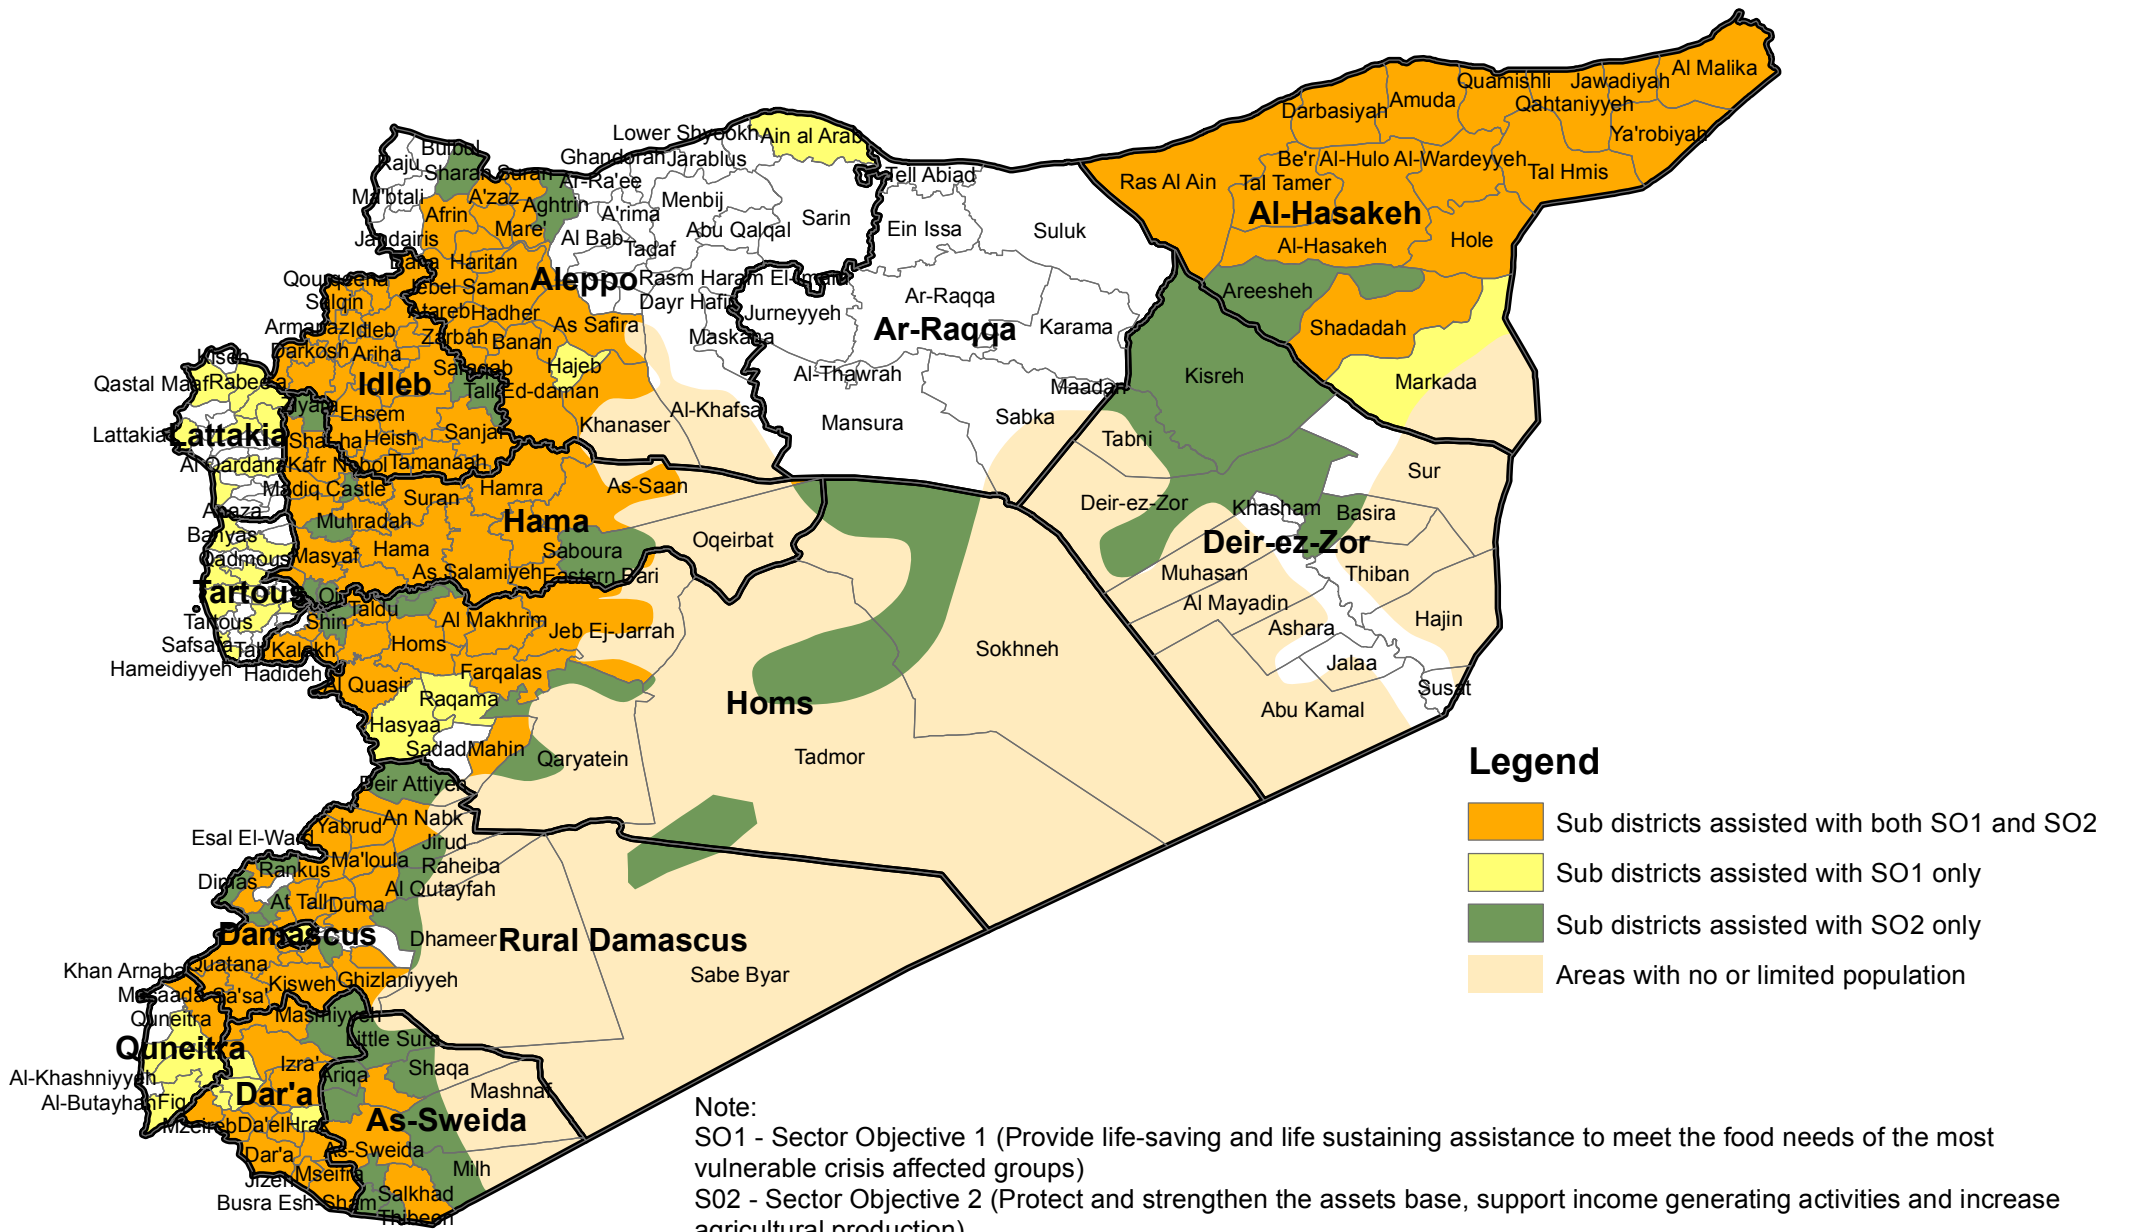

Syria Arab Republic: Sub-districts receiving both food assistance and livelihood assistance based on August response analysis

WHOLE OF SYRIA (WoS)
FOOD SECURITY SECTOR
 Strengthening Humanitarian Response

Legend

- Sub districts assisted with both SO1 and SO2
- Sub districts assisted with SO1 only
- Sub districts assisted with SO2 only
- Areas with no or limited population

Note:
 SO1 - Sector Objective 1 (Provide life-saving and life sustaining assistance to meet the food needs of the most vulnerable crisis affected groups)
 SO2 - Sector Objective 2 (Protect and strengthen the assets base, support income generating activities and increase agricultural production)
 ** The map represents the number of partners who reported SO1 and SO2 Activities based on August Response Analysis
 - Humanitarian reach at sub-district does not necessarily imply full geographical coverage
 - The boundaries and names shown and the designation used on this map do not imply official endorsement or acceptance by the United Nations - Created: 30/09/2015