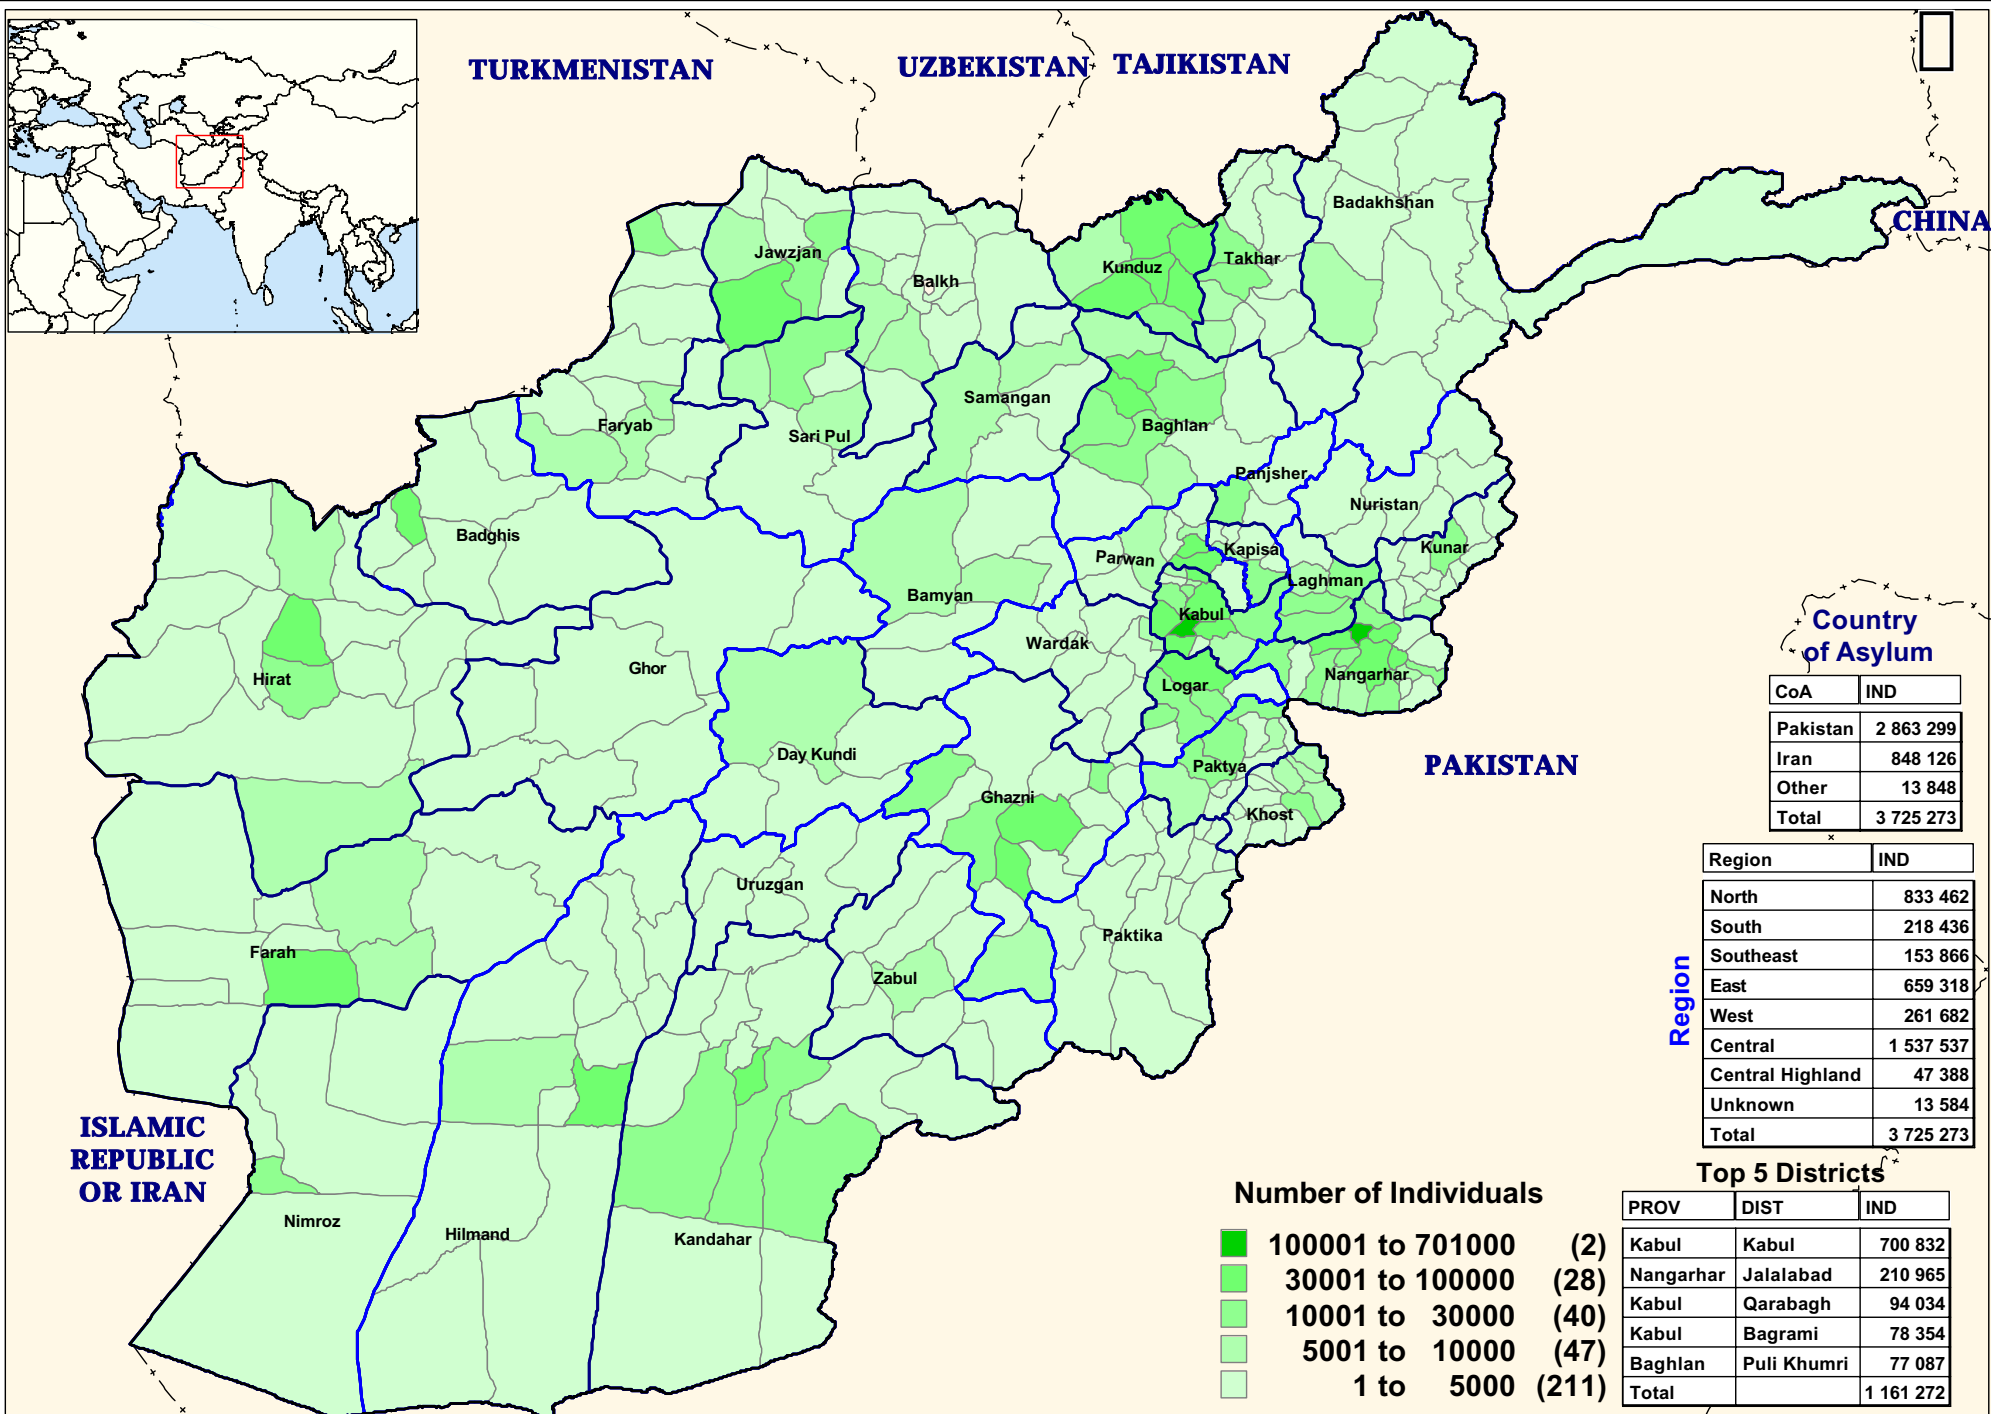

Data Date & Source: Assisted Voluntary Repatriation Forms (VRF), Pakistan 1 Mar 02 - 31 Dec 06, Iran 9 Apr 02-28 Feb 07.

Country of Asylum

CoA	IND
Pakistan	2 863 299
Iran	848 126
Other	13 848
Total	3 725 273

Region

Region	IND
North	833 462
South	218 436
Southeast	153 866
East	659 318
West	261 682
Central	1 537 537
Central Highland	47 388
Unknown	13 584
Total	3 725 273

Number of Individuals

100001 to 701000	(2)
30001 to 100000	(28)
10001 to 30000	(40)
5001 to 10000	(47)
1 to 5000	(211)

Top 5 Districts

PROV	DIST	IND
Kabul	Kabul	700 832
Nangarhar	Jalalabad	210 965
Kabul	Qarabagh	94 034
Kabul	Bagرامي	78 354
Baghlan	Puli Khumri	77 087
Total		1 161 272

The boundaries and names shown and the designations used on this map do not imply official endorsement or acceptance by the United Nations.

Sources: UNHCR, Global Insight digital mapping - © 1998 Europa Technologies Ltd.

D:\OCM_OICUMIA\FG\Repatriation\Return_Country\WORK_Return_Country.WOR