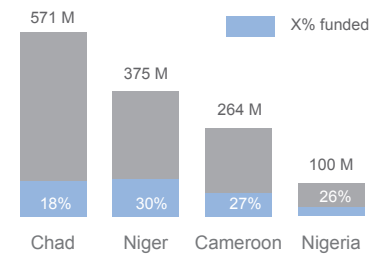

INCIDENTS REPORTED¹

In Nigeria and neighbouring countries, since November 2014

183 Boko Haram related incidents and attacks.

5,276 fatalities

SRP FUNDING STATUS²

RRRP FUNDING STATUS³

ESTIMATED DISPLACEMENT⁴

1.63 M internally displaced persons

Cameroon	81,700
Chad	15,800
Niger	40,702
Nigeria	1,491,706

157,700 refugees

Cameroon	74,000
Chad	19,700
Niger	64,000

94,000 returnees

Cameroon	36,000
Chad	16,400
Niger	41,600

Total displacement by country