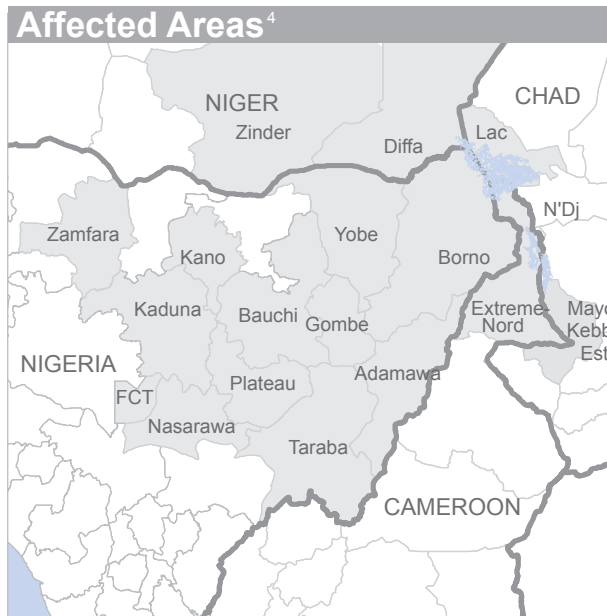

INCIDENTS REPORTED¹

In Nigeria and neighbouring countries, since November 2014

183 Boko Haram related incidents and attacks.

5,276 fatalities

SRP FUNDING STATUS²

RRRP FUNDING STATUS³

ESTIMATED DISPLACEMENT⁴

1.63 M internally displaced persons

Cameroon	81,700
Chad	15,800
Niger	40,702
Nigeria	1,491,706

157,700 refugees

Cameroon	74,000
Chad	19,700
Niger	64,000

94,000 returnees

Cameroon	36,000
Chad	16,400
Niger	41,600

Total displacement by country