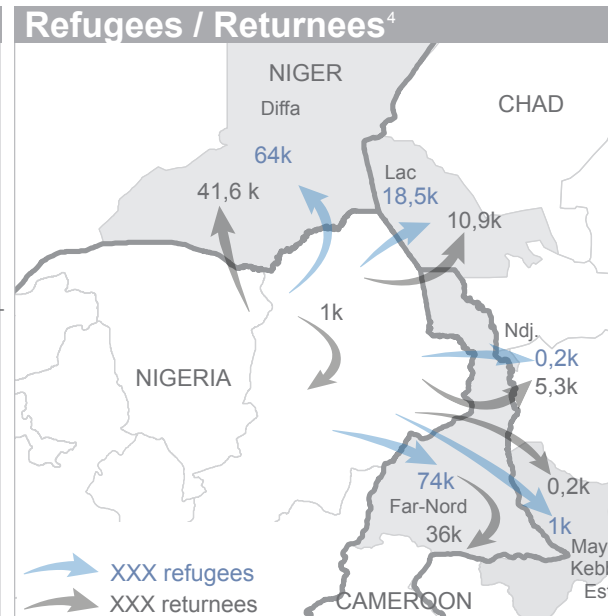

INCIDENTS REPORTED¹

In Nigeria and neighbouring countries, since November 2014

183 Boko Haram related incidents and attacks.

5,276 fatalities

SRP FUNDING STATUS²

RRRP FUNDING STATUS³

ESTIMATED DISPLACEMENT⁴

1.63 M internally displaced persons

Cameroon	81,700
Chad	15,800
Niger	40,702
Nigeria	1,491,706

157,700 refugees

Cameroon	74,000
Chad	19,700
Niger	64,000

94,000 returnees

Cameroon	36,000
Chad	16,400
Niger	41,600

Total displacement by country