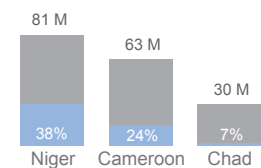

INCIDENTS REPORTED¹

In Nigeria and neighbouring countries, since November 2014

183 Boko Haram related incidents and attacks.

5,276 fatalities

SRP FUNDING STATUS²

RRRP FUNDING STATUS³

ESTIMATED DISPLACEMENT⁴

1.63 M internally displaced persons

Cameroon	81,700
Chad	15,800
Niger	40,702
Nigeria	1,491,706

157,700 refugees

Cameroon	74,000
Chad	19,700
Niger	64,000

94,000 returnees

Cameroon	36,000
Chad	16,400
Niger	41,600