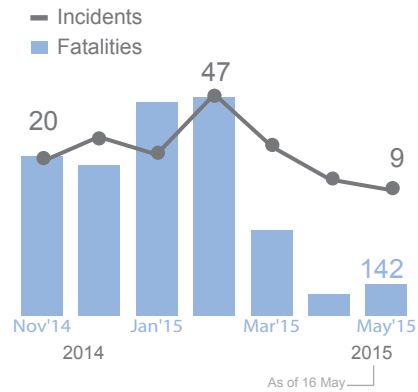

INCIDENTS REPORTED¹

In Nigeria and neighbouring countries, since November 2014

183 Boko Haram related incidents and attacks.

5,276 fatalities

SRP FUNDING STATUS²

RRRP FUNDING STATUS³

ESTIMATED DISPLACEMENT⁴

1.63 M internally displaced persons

Cameroon	81,700
Chad	15,800
Niger	40,702
Nigeria	1,491,706

157,700 refugees

Cameroon	74,000
Chad	19,700
Niger	64,000

94,000 returnees

Cameroon	36,000
Chad	16,400
Niger	41,600

Total displacement by country