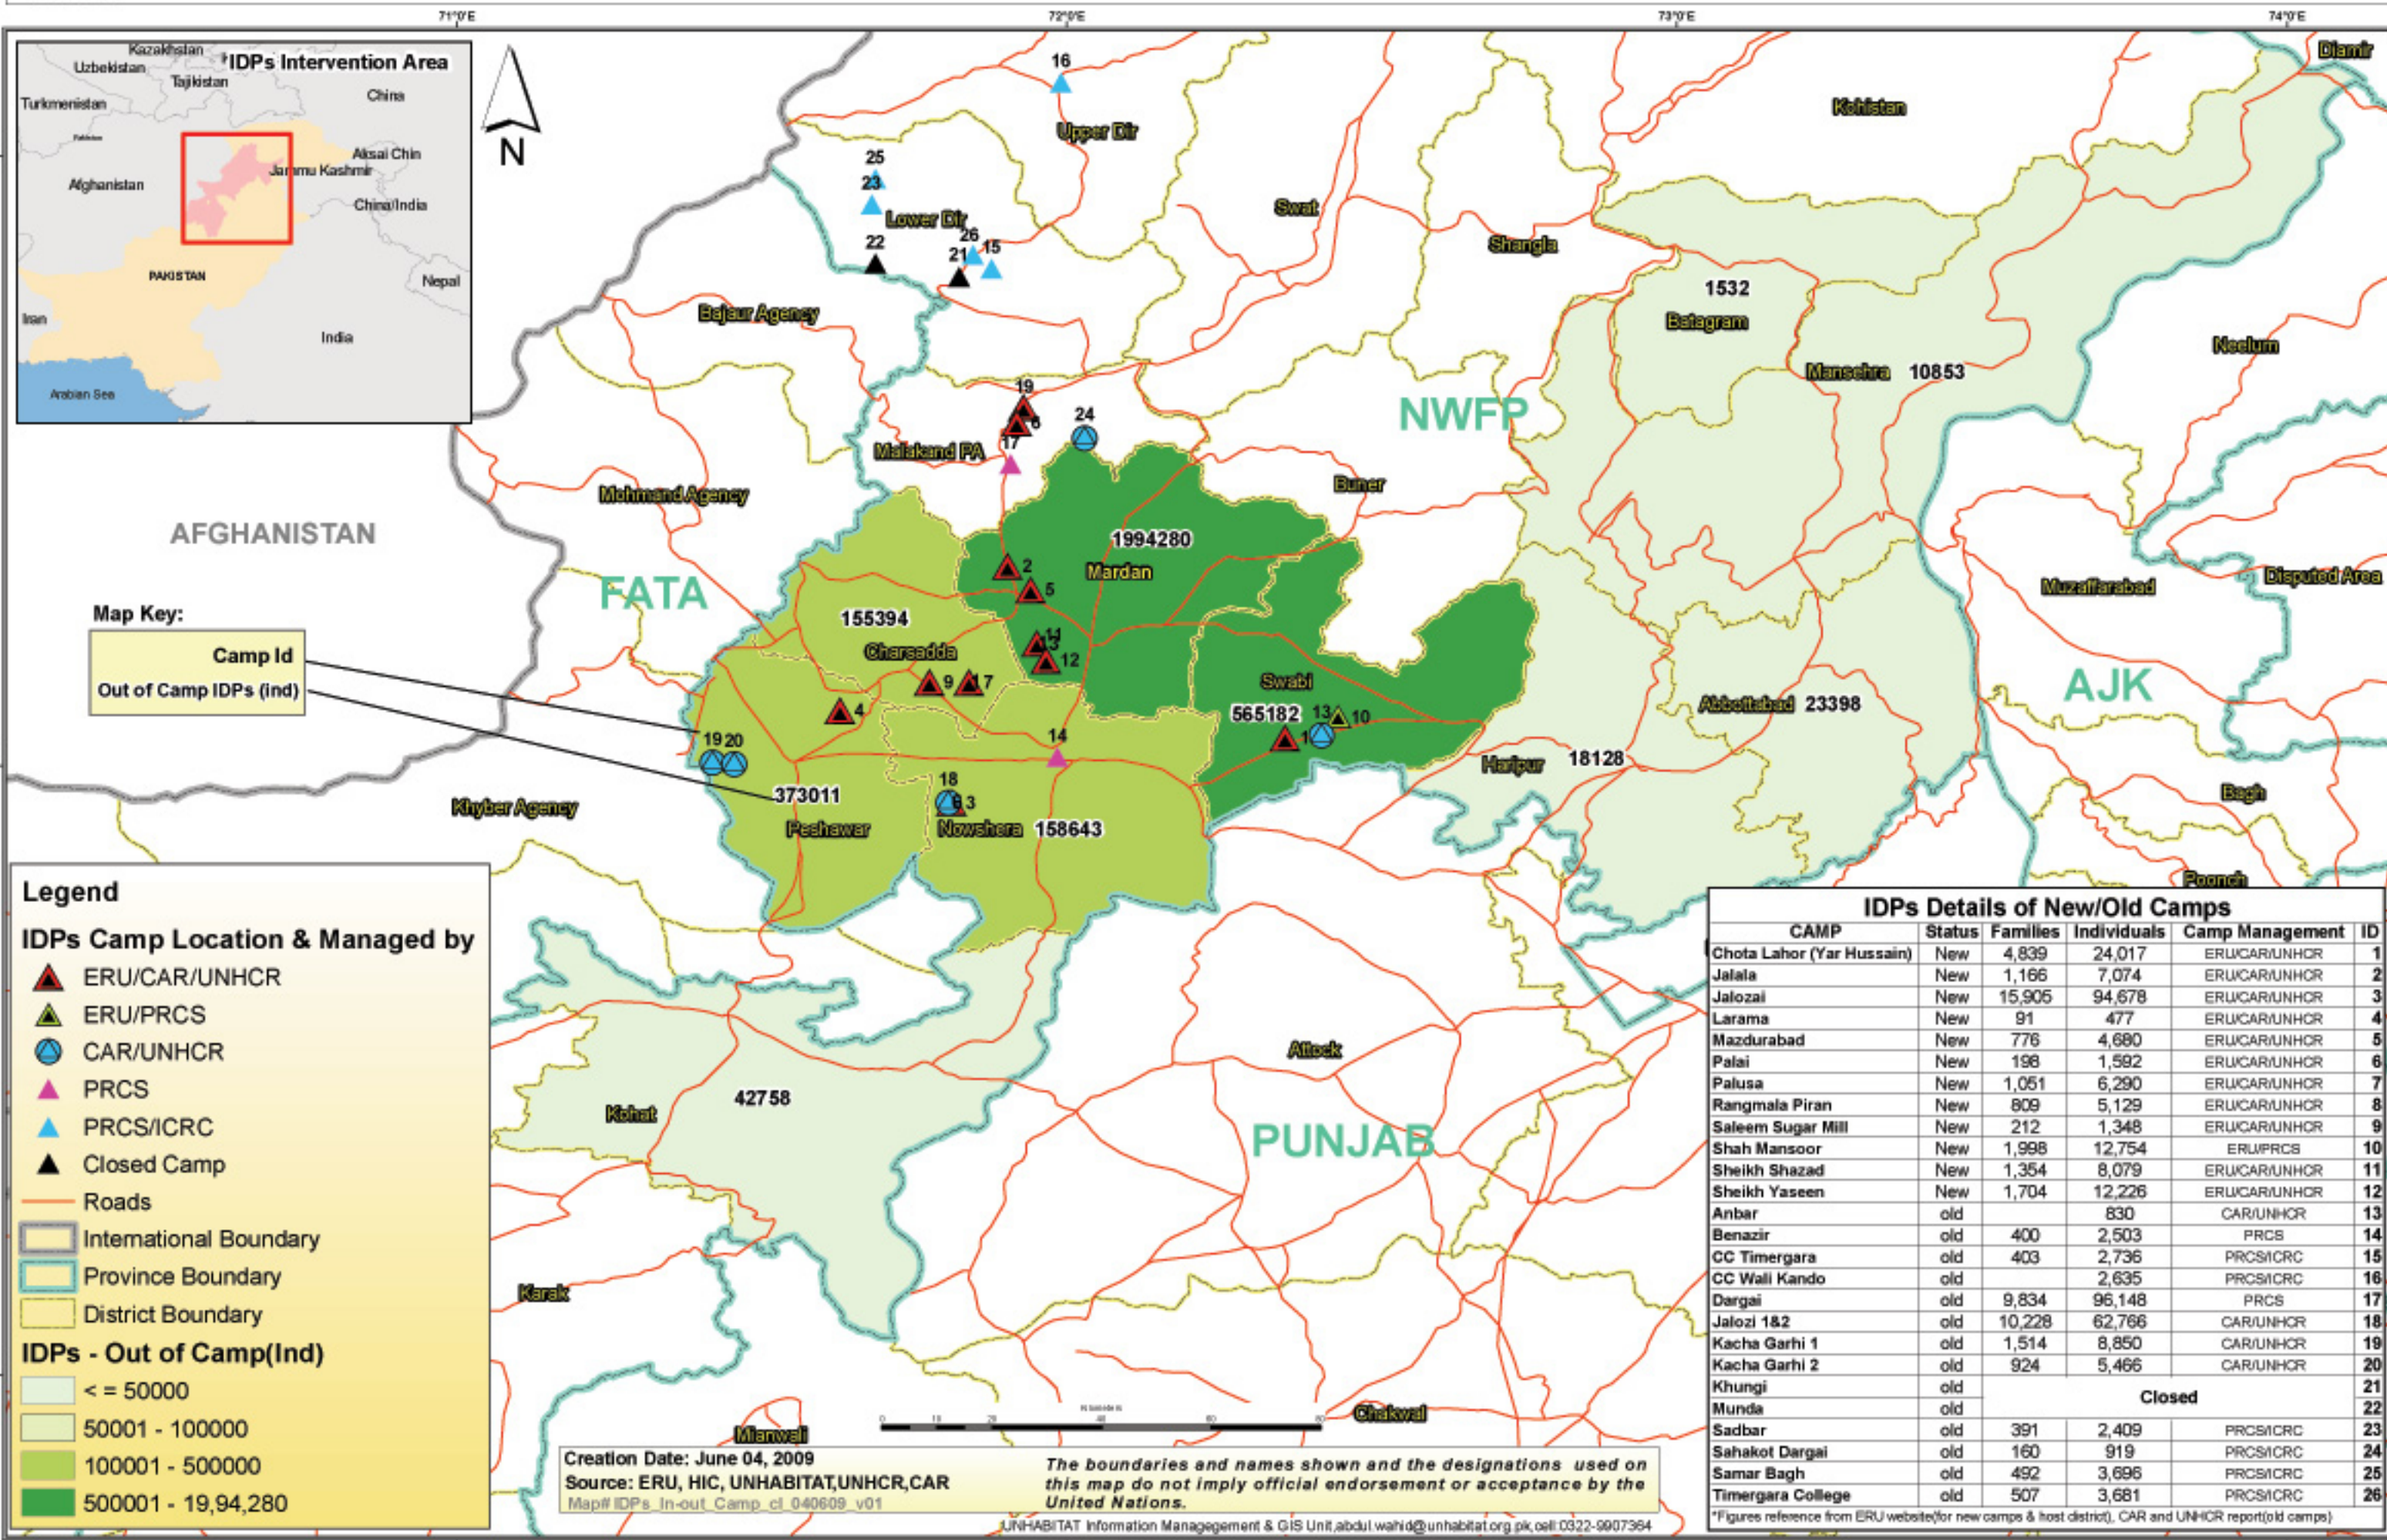

UNOCHA

IDPs IN / OUT of CAMP CASELOAD & MANAGED BY ORGANIZATION

NWFP / FATA

Map Key:

Camp Id

Out of Camp IDPs (ind)

Legend

IDPs Camp Location & Managed by

- ▲ ERU/CAR/UNHCR
- ▲ ERU/PRCS
- CAR/UNHCR
- ▲ PRCS
- ▲ PRCS/ICRC
- ▲ Closed Camp

IDPs - Out of Camp(Ind)

- < = 50000
- 50001 - 100000
- 100001 - 500000
- 500001 - 19,94,280

IDPs Details of New/Old Camps					
CAMP	Status	Families	Individuals	Camp Management	ID
Chota Lahor (Yar Hussain)	New	4,839	24,017	ERU/CAR/UNHCR	1
Jalala	New	1,166	7,074	ERU/CAR/UNHCR	2
Jalozai	New	15,905	94,678	ERU/CAR/UNHCR	3
Larama	New	91	477	ERU/CAR/UNHCR	4
Mazdurabad	New	776	4,680	ERU/CAR/UNHCR	5
Palai	New	198	1,582	ERU/CAR/UNHCR	6
Palusa	New	1,051	6,290	ERU/CAR/UNHCR	7
Rangmala Piran	New	809	5,129	ERU/CAR/UNHCR	8
Saleem Sugar Mill	New	212	1,348	ERU/CAR/UNHCR	9
Shah Mansoor	New	1,998	12,754	ERU/PRCS	10
Sheikh Shazad	New	1,354	8,079	ERU/CAR/UNHCR	11
Sheikh Yaseen	New	1,704	12,226	ERU/CAR/UNHCR	12
Anbar	old		830	CAR/UNHCR	13
Benazir	old	400	2,503	PRCS	14
CC Timergara	old	403	2,736	PRCS/ICRC	15
CC Wali Kando	old		2,635	PRCS/ICRC	16
Dargai	old	9,834	96,148	PRCS	17
Jalozai 1&2	old	10,228	62,766	CAR/UNHCR	18
Kacha Garhi 1	old	1,514	8,850	CAR/UNHCR	19
Kacha Garhi 2	old	924	5,466	CAR/UNHCR	20
Khungi	old				21
Munda	old				22
Sadbar	old	391	2,409	PRCS/ICRC	23
Sahakot Dargai	old	160	919	PRCS/ICRC	24
Samar Bagh	old	492	3,696	PRCS/ICRC	25
Timergara College	old	507	3,681	PRCS/ICRC	26

Creation Date: June 04, 2009
 Source: ERU, HIC, UNHABITAT, UNHCR, CAR
 Map# IDPs In-out Camp of 040609 v01
 UNHABITAT Information Management & GIS Unit, abdul.wahid@unhabitat.org.pk, cell: 0322-9907364

The boundaries and names shown and the designations used on this map do not imply official endorsement or acceptance by the United Nations.

*Figures reference from ERU website (for new camps & host district), CAR and UNHCR report (old camps)