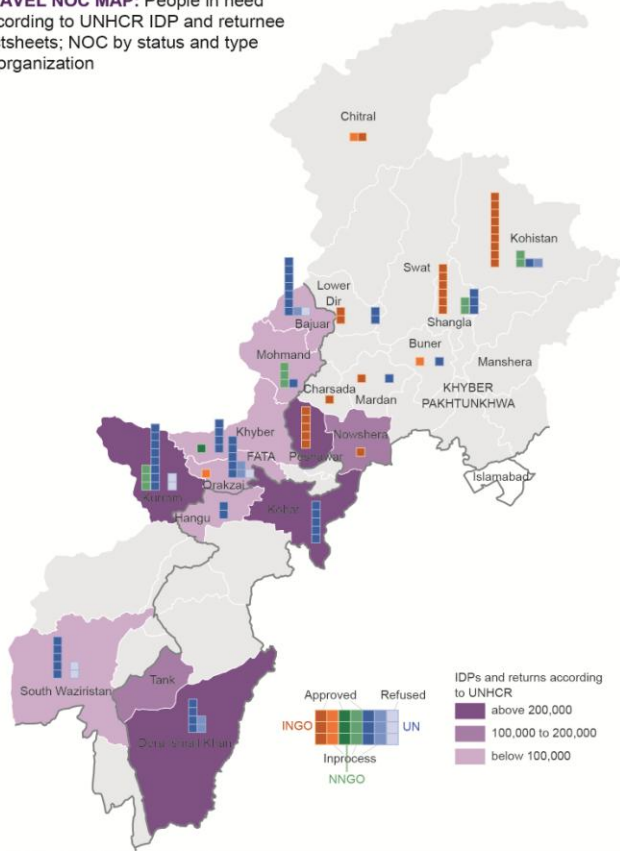

TRAVEL NOC MAP: People in need according to UNHCR IDP and returnee factsheets; NOC by status and type of organization