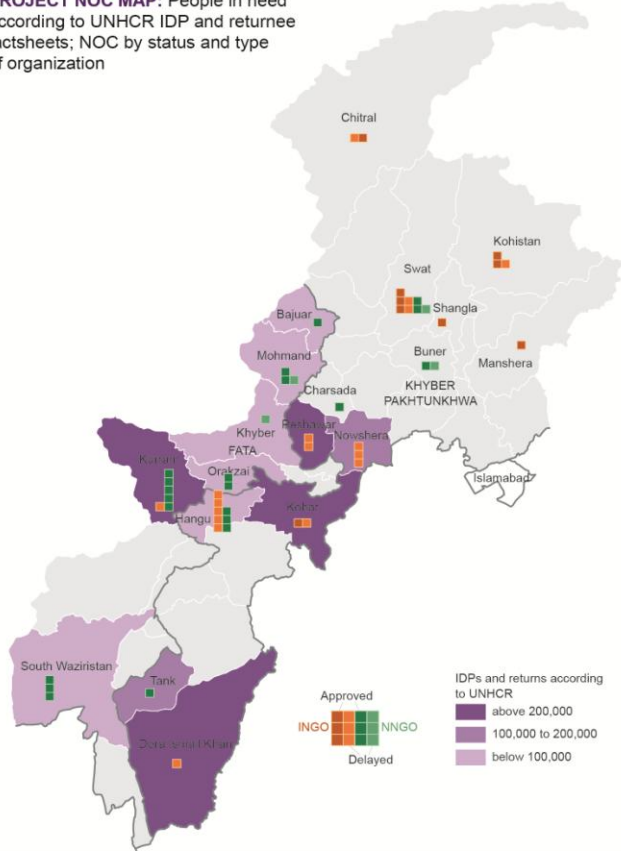

PROJECT NOC MAP: People in need according to UNHCR IDP and returnee factsheets; NOC by status and type of organization