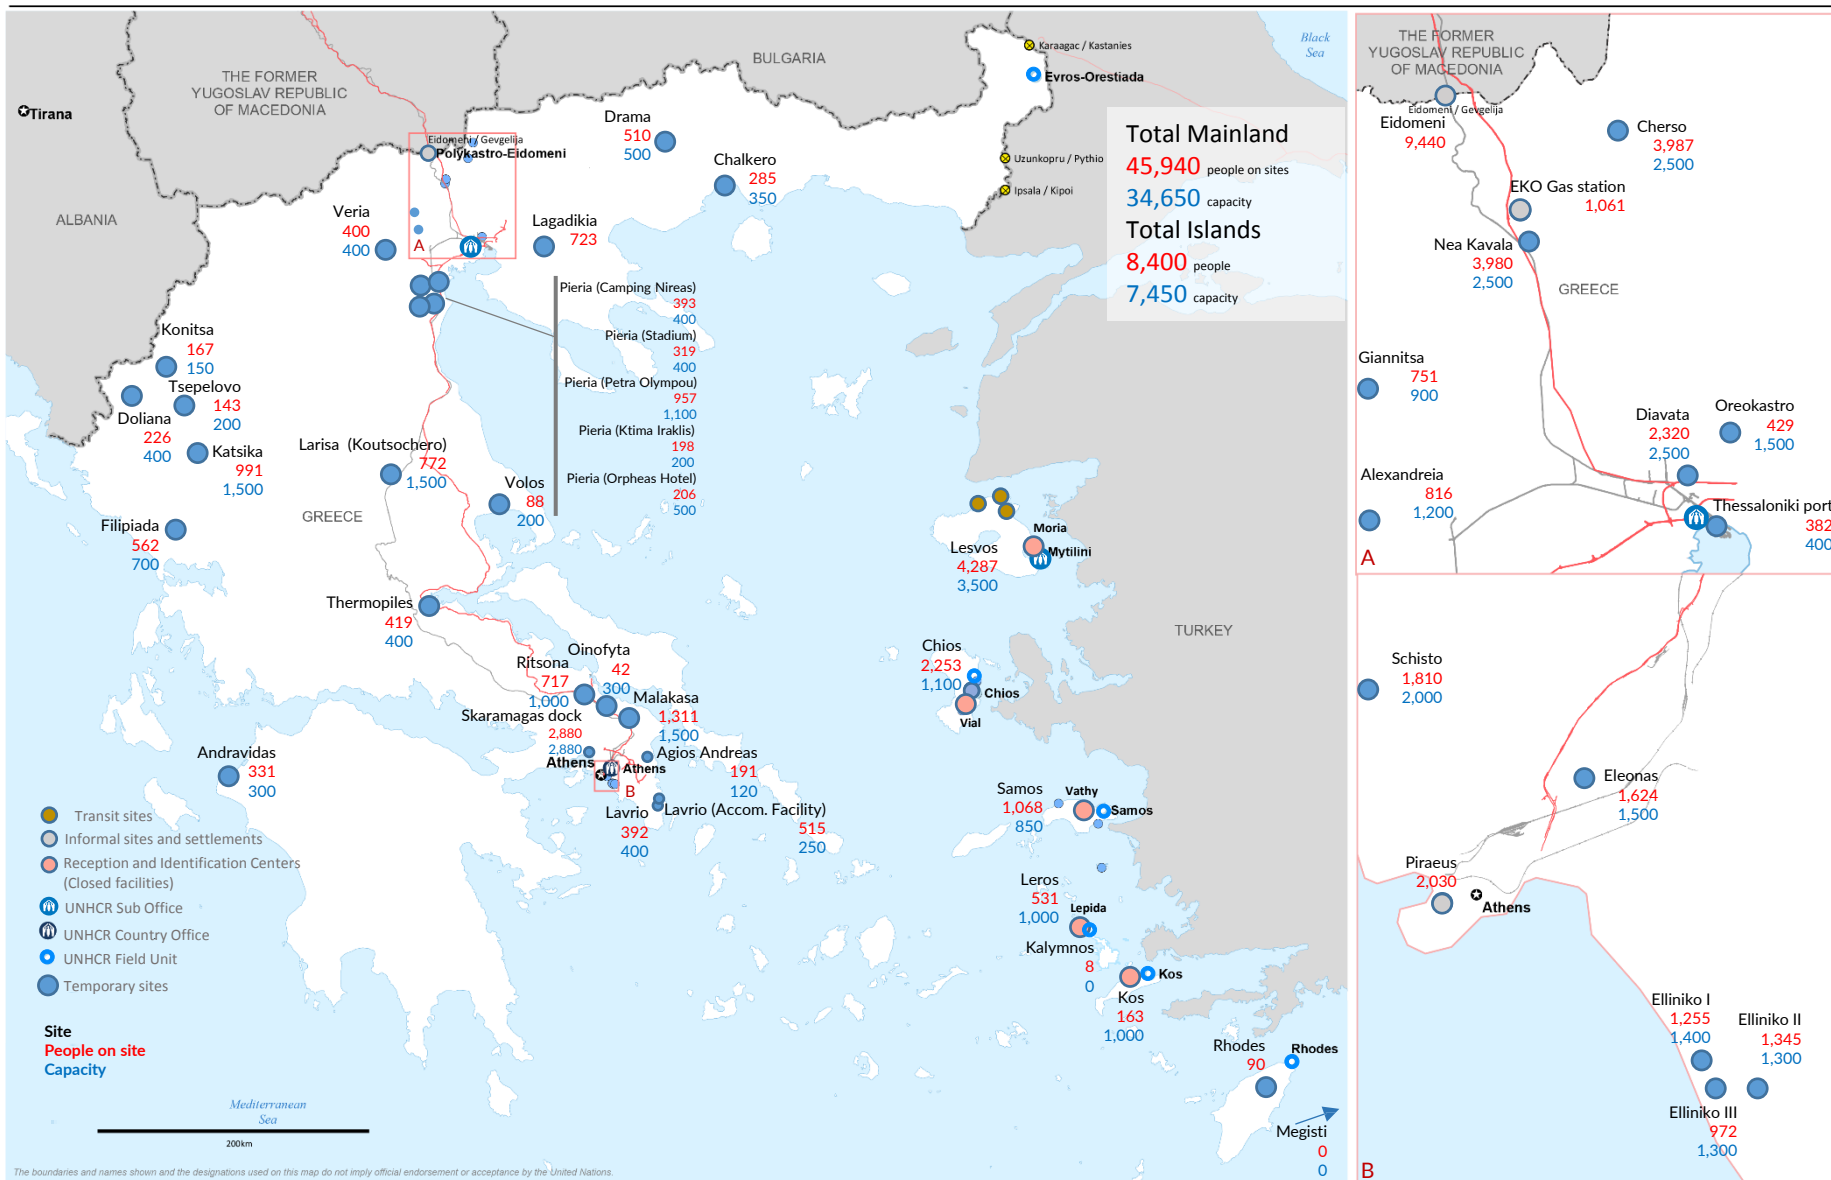

Europe Refugee Emergency

Daily map indicating capacity and occupancy (Governmental figures)

As of 11 May 2016 08:00 a.m. EET

Presence and capacity are based on Governmental figures from the Coordination Centre for the Management of the Refugee Crisis, as of 11/05/2016 08:00 a.m. Eastern European Time. Online map with additional information: <http://www.unhcr.gr/sites>

Funded by
European Union
Humanitarian Aid