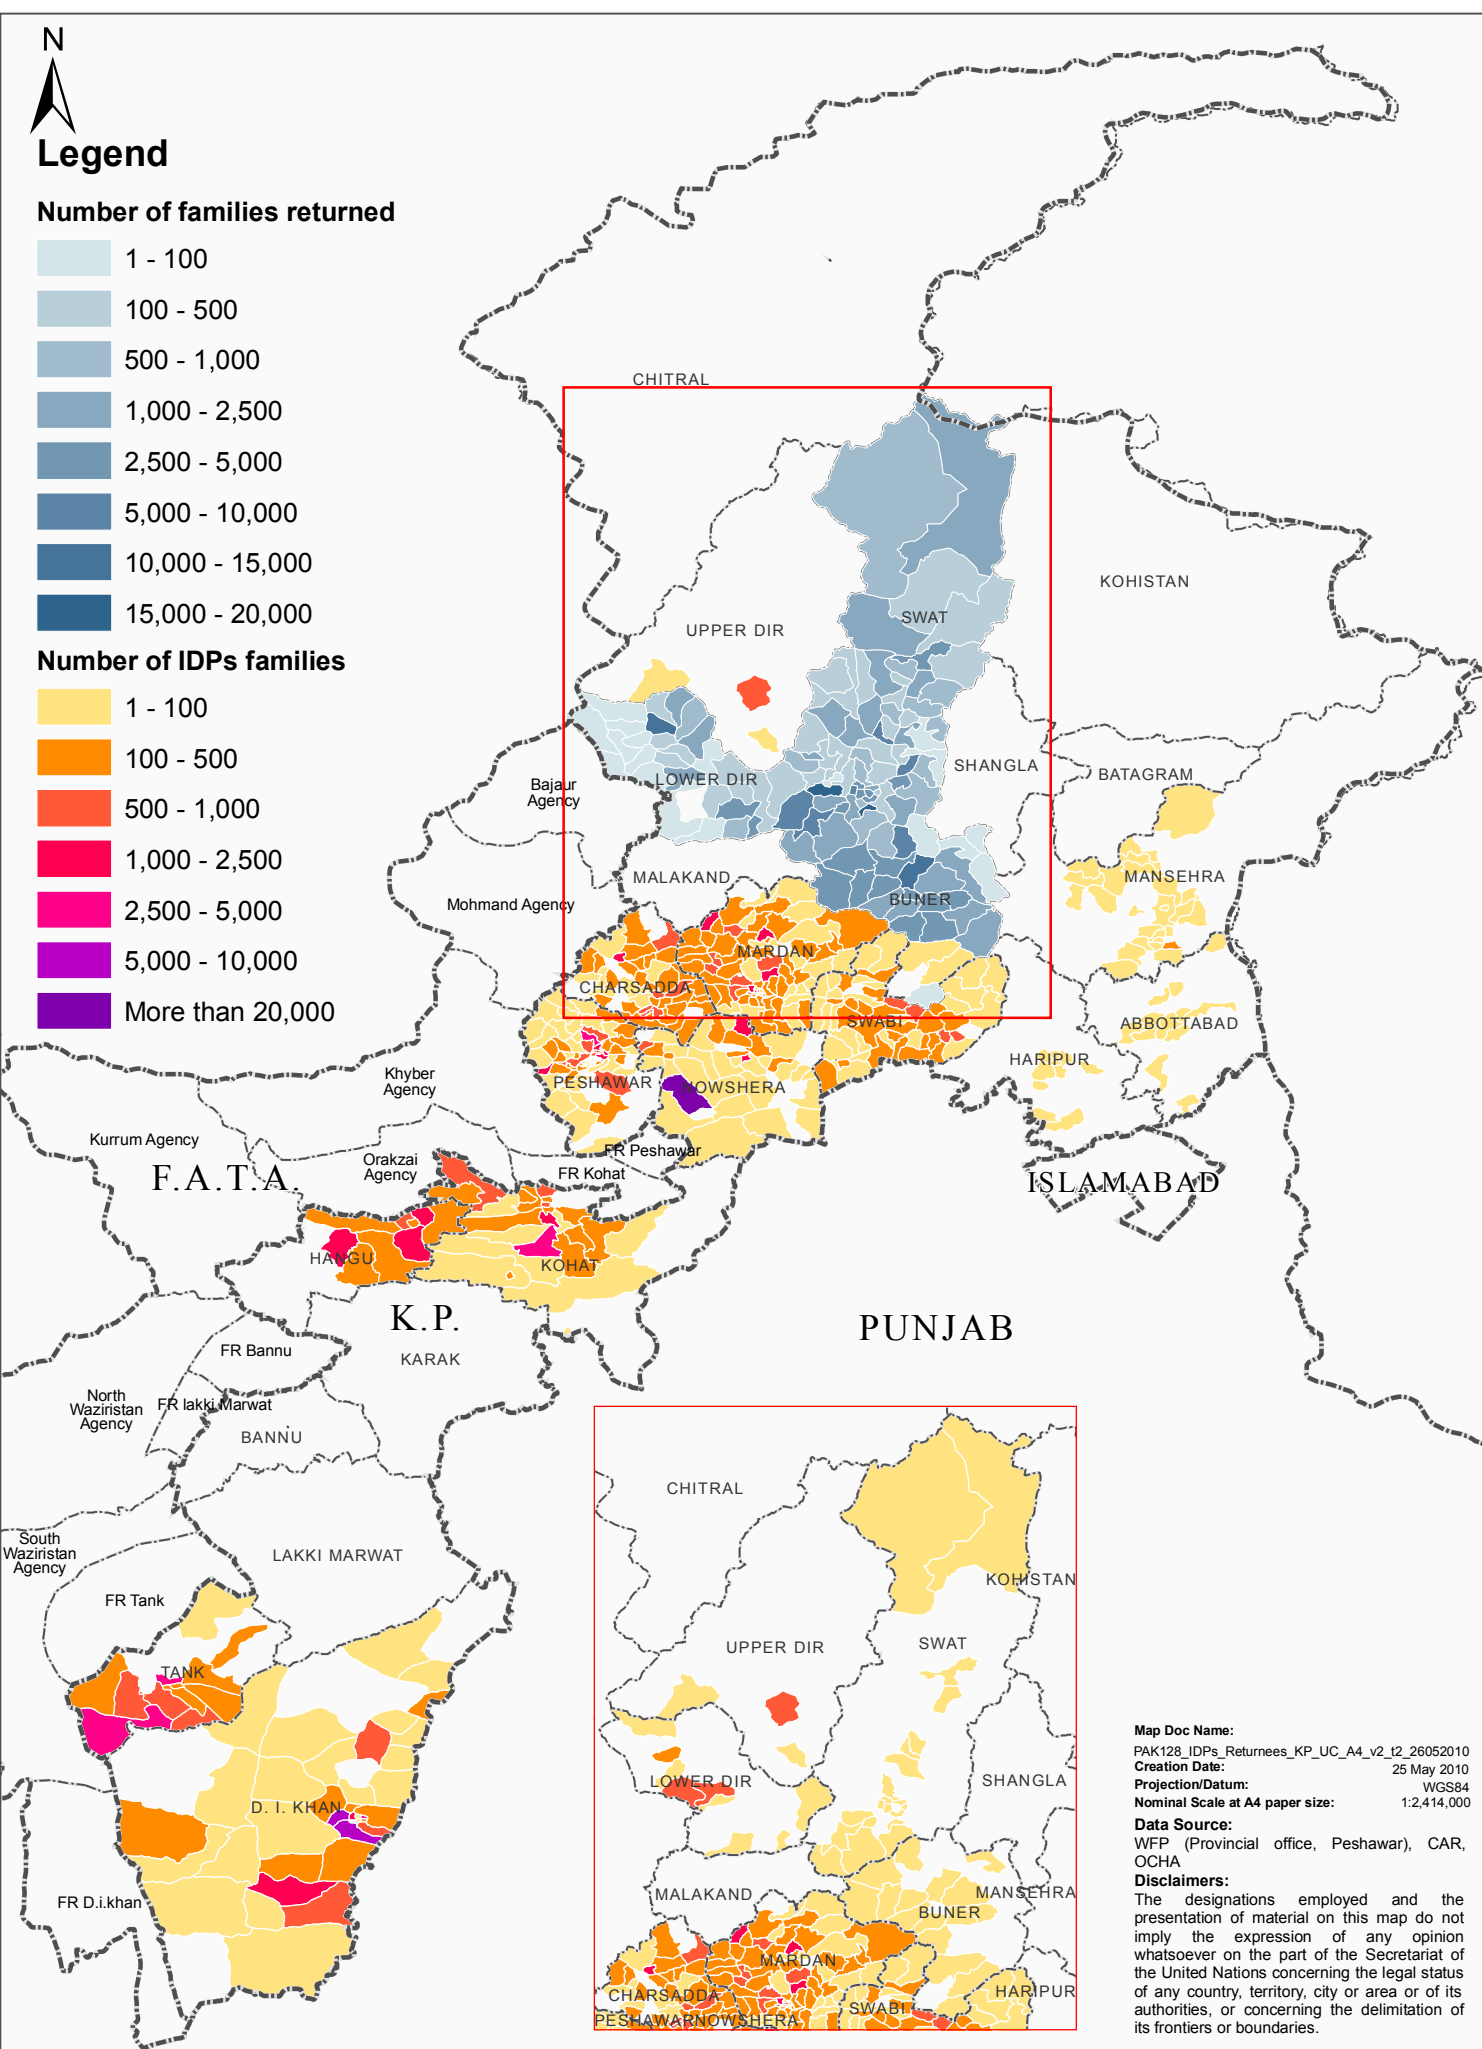

Number of IDPs families

Map Doc Name:
PAK128_IDPs_Returnees_KP_UC_A4_v2_t2_26052010
Creation Date: 25 May 2010
Projection/Datum: WGS84
Nominal Scale at A4 paper size: 1:2,414,000

Data Source:
WFP (Provincial office, Peshawar), CAR, OCHA

Disclaimers:
The designations employed and the presentation of material on this map do not imply the expression of any opinion whatsoever on the part of the Secretariat of the United Nations concerning the legal status of any country, territory, city or area or of its authorities, or concerning the delimitation of its frontiers or boundaries.