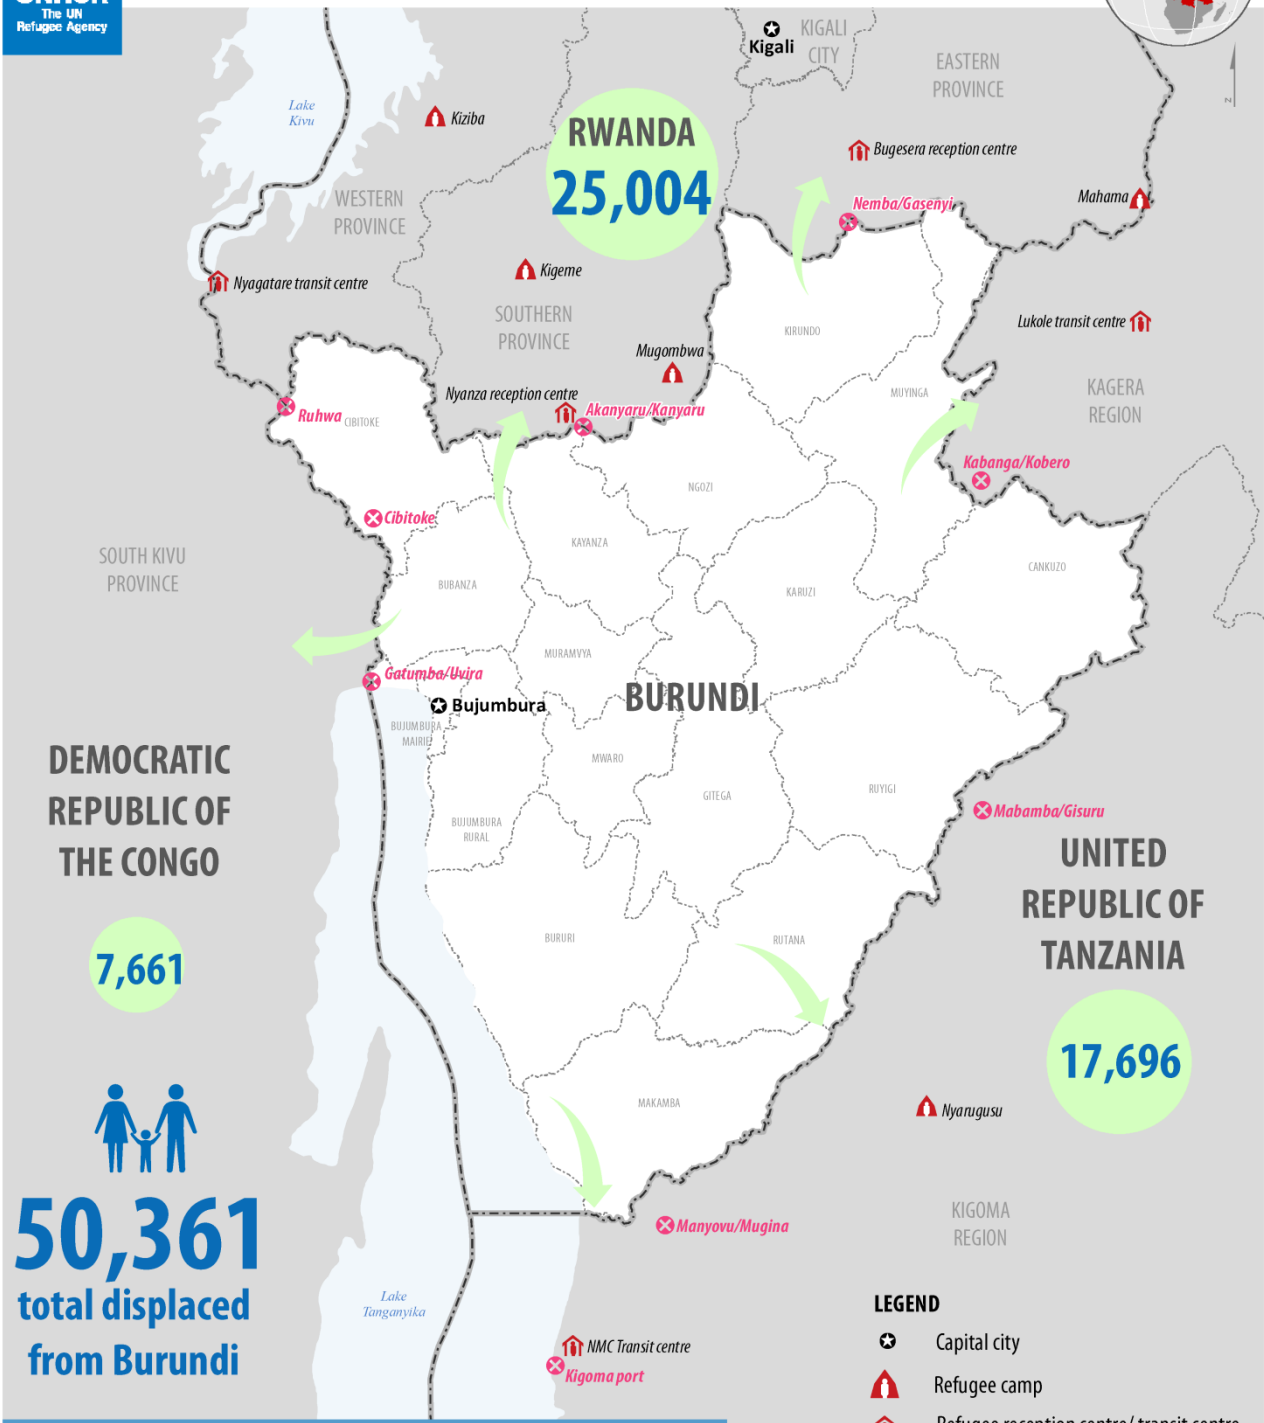

BURUNDI SITUATION: Displacement of Burundians into neighbouring countries | As of 08 May 2015

Host Country	New arrivals
Rwanda	25,004
United Republic of Tanzania	17,696
Democratic Republic of Congo	7,661
Total	50,361

50,361
 total displaced
 from Burundi

LEGEND

- Capital city
- Refugee camp
- Refugee reception centre/ transit centre
- Entry point
- New arrivals from Burundi
- International boundary
- Admin 1 boundary

The boundaries and names shown and the designations used on this map do not imply official endorsement or acceptance by the United Nations. Printing date: 08 May 2015 Sources: Field data: UNCS, IGEBU, RGC, RNIS, TNBS Statistics: UNHCR Feedback: UNHCR Regional Support Hub in Nairobi kenrsgis@unhcr.org