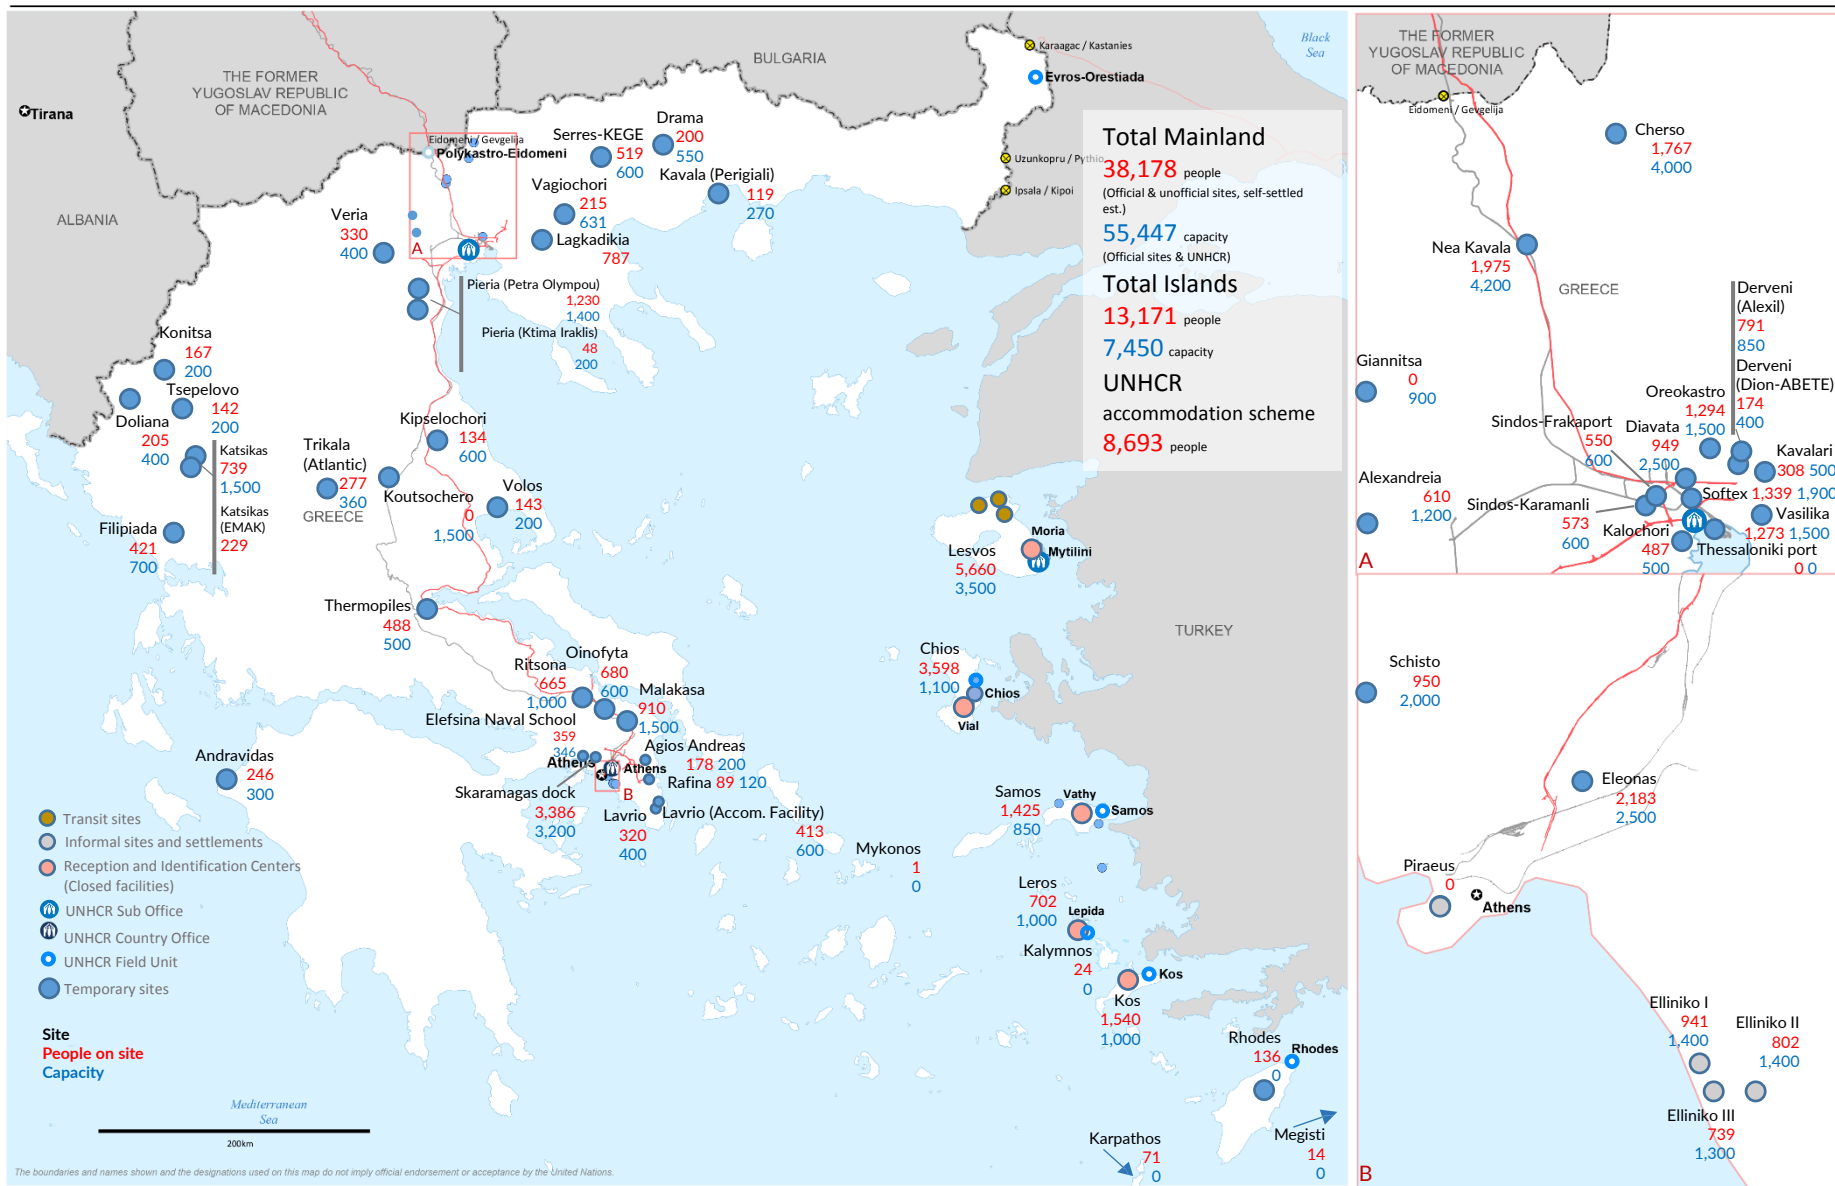

# Europe Refugee Emergency

Daily map indicating capacity and occupancy (Governmental figures)

As of 13 September 2016 08:00 a.m. EET

Presence and capacity are based on Governmental figures from the Coordination Centre for the Management of the Refugee Crisis, as of 13/09/2016 08:00 a.m. Eastern European Time. Online map with additional information: <http://www.unhcr.gr/sites>