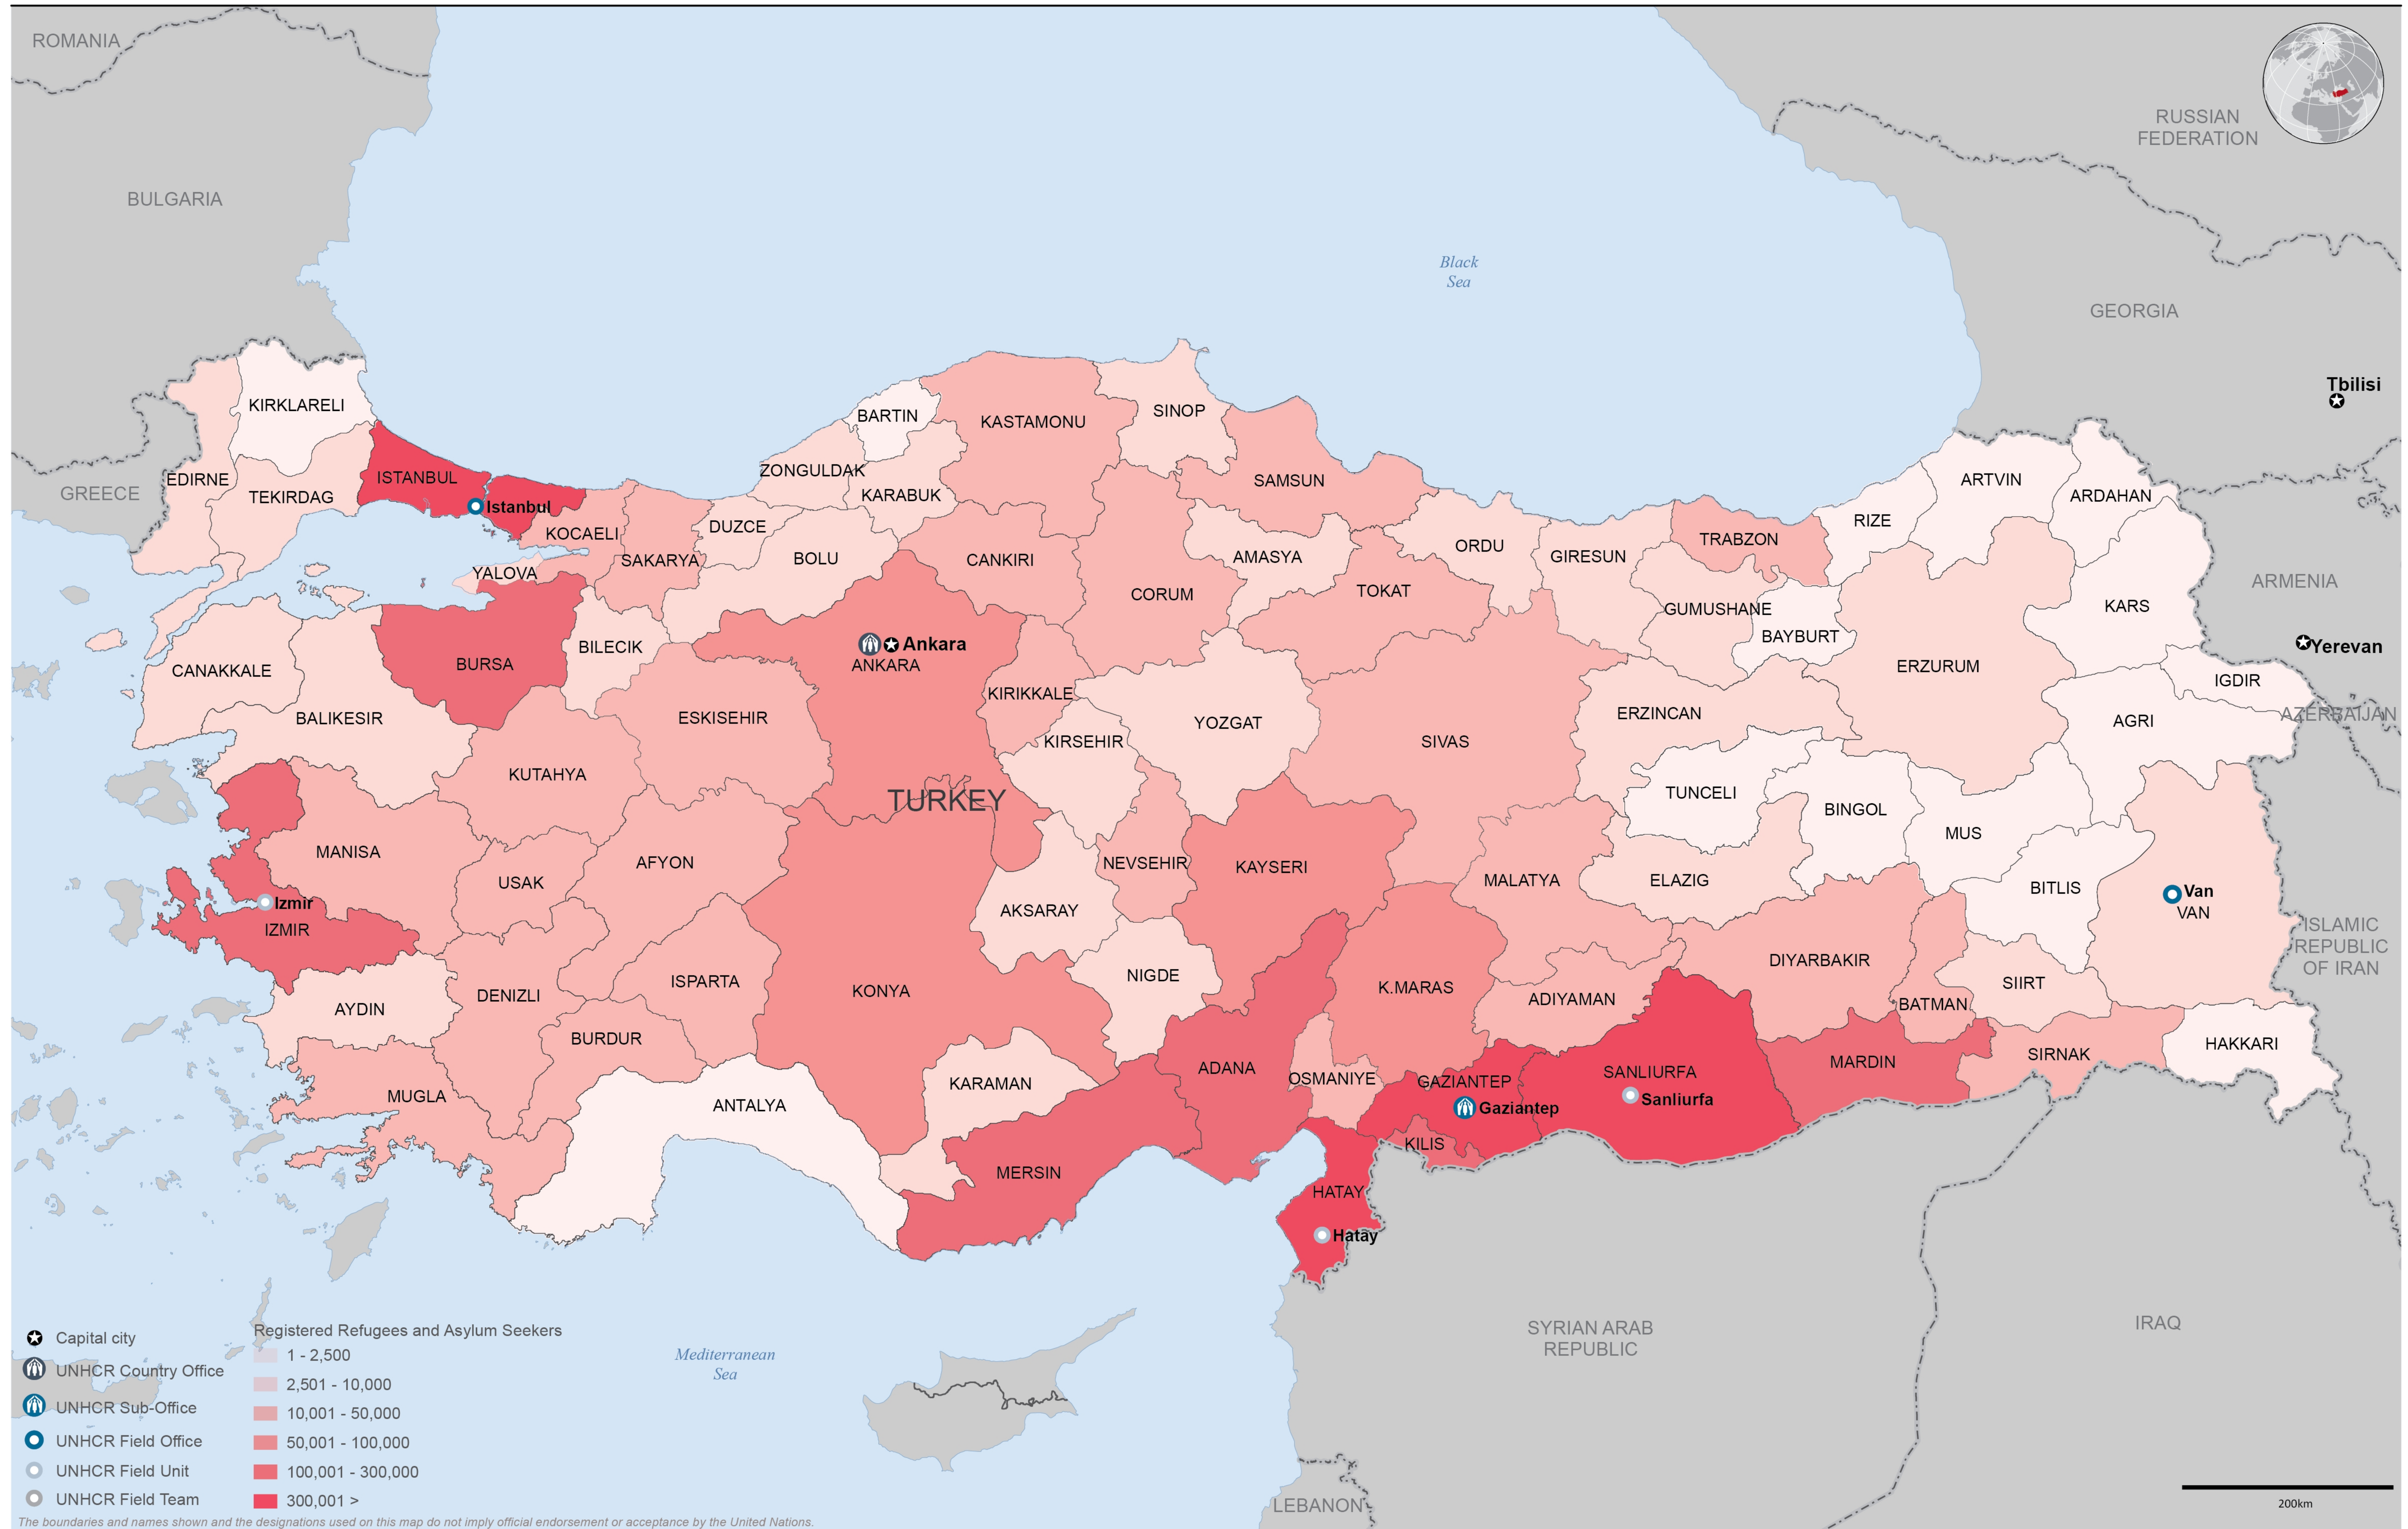

Turkey

Provincial Breakdown of Refugees and Asylum-Seekers in Turkey

as of 01 August 2017

- ★ Capital city
- 🏢 UNHCR Country Office
- 🏢 UNHCR Sub-Office
- 🏢 UNHCR Field Office
- 📍 UNHCR Field Unit
- 📍 UNHCR Field Team

Registered Refugees and Asylum Seekers	
Lightest pink	1 - 2,500
Light pink	2,501 - 10,000
Medium pink	10,001 - 50,000
Dark pink	50,001 - 100,000
Red	100,001 - 300,000
Dark red	300,001 >

The boundaries and names shown and the designations used on this map do not imply official endorsement or acceptance by the United Nations.