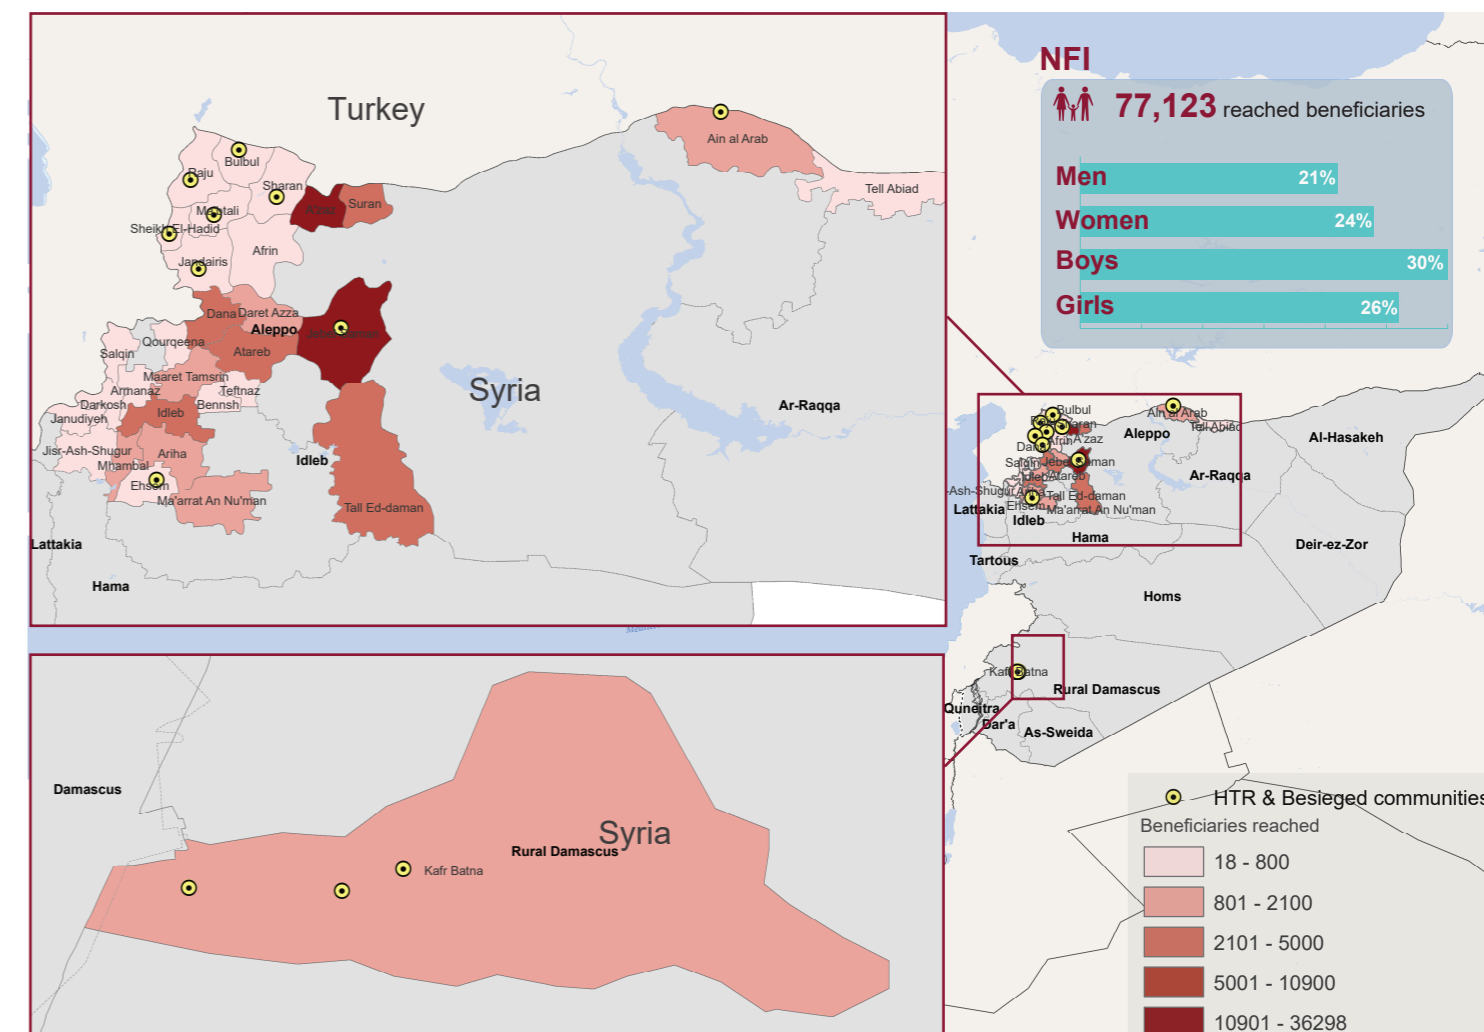

Southern Turkey: Shelter/NFI cluster-beneficiaries reached in May 2016 (Sub-district level)

Shelter/NFI Cluster
X-Border Operation - Turkey Hub
 ShelterCluster.org,
 Coordinating Humanitarian Shelter

Governorate level

NFI reached beneficiaries

Shelter reached beneficiaries

36 sub-districts reached in **4** governorates
 31 sub-districts reached by NFI
 17 sub-districts reached by Shelter

NFI number of reached sub-districts

Shelter number of reached sub-districts

HTR & Besieged locations reached by SNFI cluster

Governorate	Community
Aleppo	Sharan
	Aleppo
	Bulbul
	Raju
	Ma'btali
	Sheikh El-Hadid
	Jandairis
Idleb	Ain Al Arab
	Ehsem
Rural Damascus	Ein Terma
	Kafr Batna
	Ein Terma

- These maps are based on available data at sub-district level.

- Humanitarian reach to a sub-district does not necessarily imply full geographical coverage.

Creation date: 27 June 2016

Lead agency: UNHCR
 Cluster coordinator: Francesca Lubrano di Giugno,
 lubrano@unhcr.org
 Co-lead agency: Global Communities