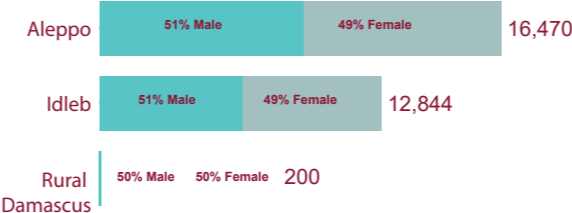

Southern Turkey: Shelter/NFI cluster-beneficiaries reached in May 2016 (Sub-district level)

Shelter/NFI Cluster
X-Border Operation - Turkey Hub
 ShelterCluster.org,
 Coordinating Humanitarian Shelter

Governorate level

NFI reached beneficiaries

Shelter reached beneficiaries

36 sub-districts reached in **4** governorates
 31 sub-districts reached by NFI
 17 sub-districts reached by Shelter

NFI number of reached sub-districts

Shelter number of reached sub-districts

HTR & Besieged locations reached by SNFI cluster

Governorate	Community
Aleppo	Sharan
	Aleppo
	Bulbul
	Raju
	Ma'btali
	Sheikh El-Hadid
	Jandairis
Idleb	Ain Al Arab
	Ehsem
Rural Damascus	Ein Terma
	Kafr Batna
	Ein Terma