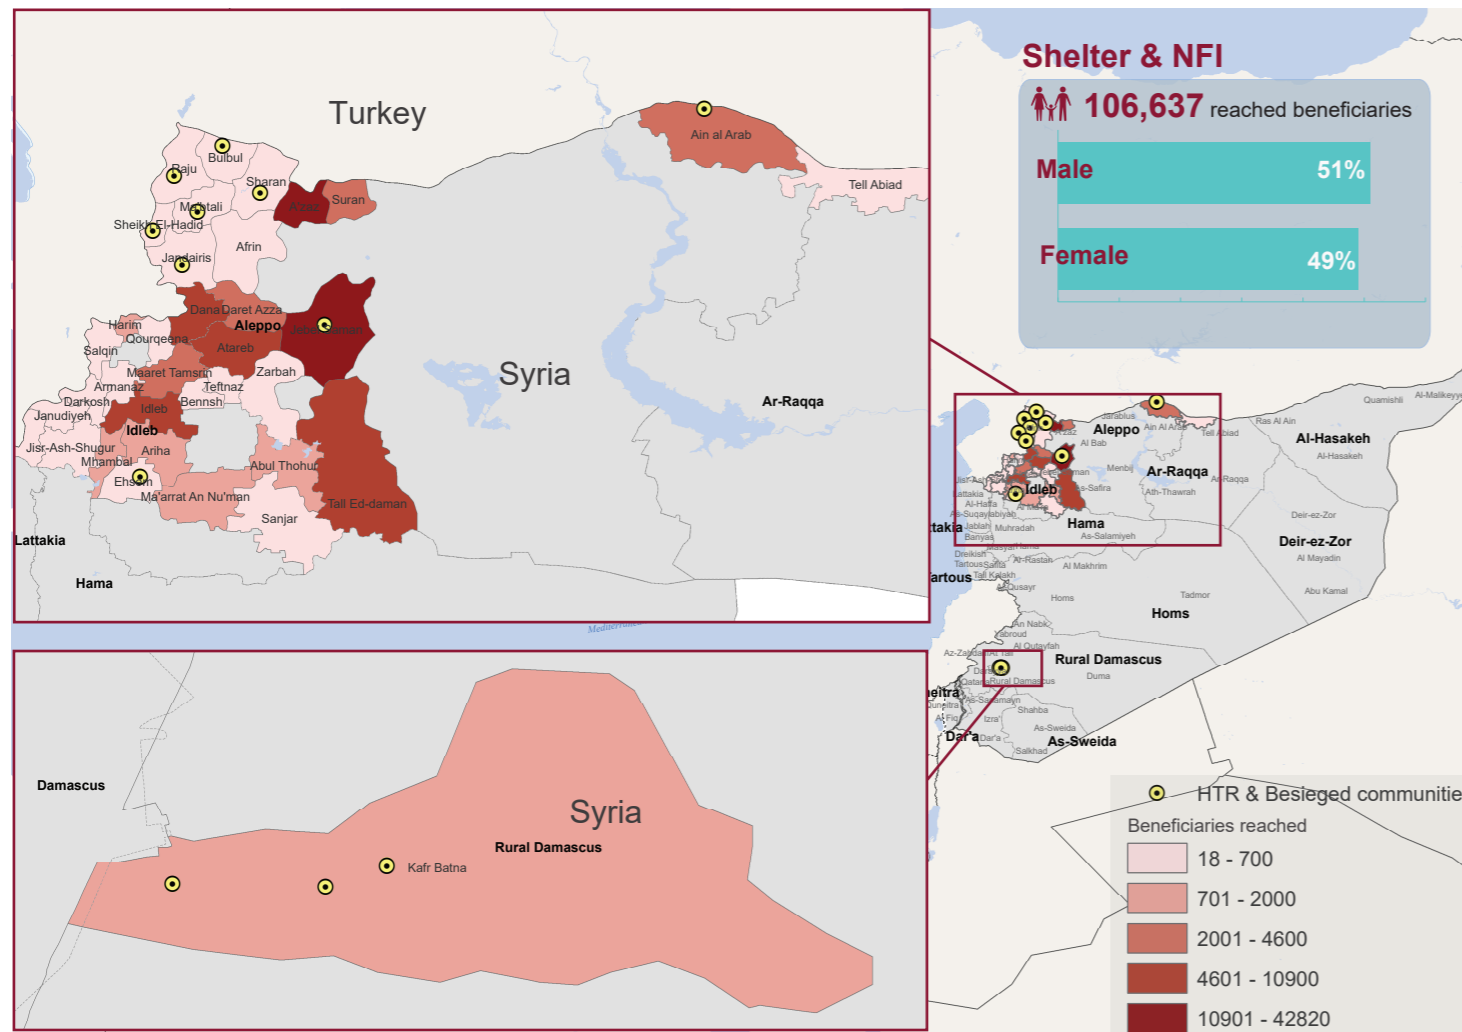

Southern Turkey: Shelter/NFI cluster-beneficiaries reached in May 2016 (Sub-district level)

Shelter/NFI Cluster
X-Border Operation - Turkey Hub
 ShelterCluster.org,
 Coordinating Humanitarian Shelter

Governorate level

NFI reached beneficiaries

Shelter reached beneficiaries

36 sub-districts reached in **4** governorates
 31 sub-districts reached by NFI
 17 sub-districts reached by Shelter

NFI number of reached sub-districts

Shelter number of reached sub-districts

HTR & Besieged locations reached by SNFI cluster

Governorate	Community
Aleppo	Sharan
	Aleppo
	Bulbul
	Raju
	Ma'btali
	Sheikh El-Hadid
	Jandairis
Idleb	Ain Al Arab
	Ehsem
Rural Damascus	Ein Terma
	Kafr Batna
	Ein Terma

- These maps are based on available data at sub-district level.

- Humanitarian reach to a sub-district does not necessarily imply full geographical coverage.

Creation date: 27 June 2016

Lead agency: UNHCR
 Cluster coordinator: Francesca Lubrano di Giugno,
 lubrano@unhcr.org
 Co-lead agency: Global Communities