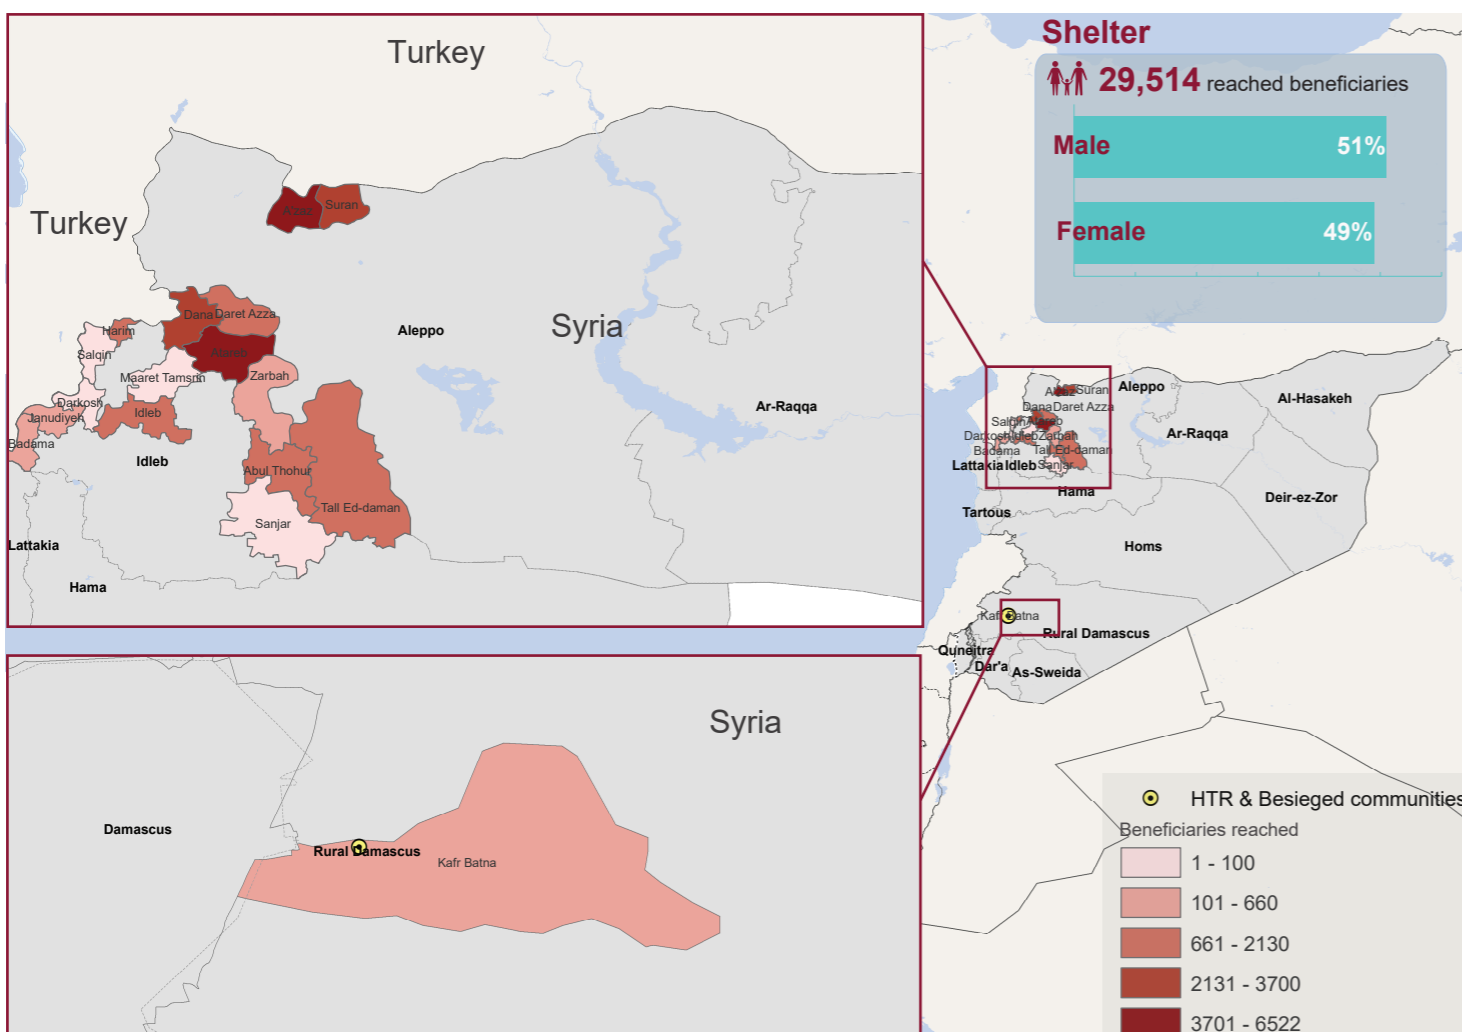

Southern Turkey: Shelter/NFI cluster-beneficiaries reached in May 2016 (Sub-district level)

Shelter/NFI Cluster
X-Border Operation - Turkey Hub
 ShelterCluster.org,
 Coordinating Humanitarian Shelter

Governorate level

NFI reached beneficiaries

Shelter reached beneficiaries

36 sub-districts reached in **4** governorates
 31 sub-districts reached by NFI
 17 sub-districts reached by Shelter

NFI number of reached sub-districts

Shelter number of reached sub-districts

HTR & Besieged locations reached by SNFI cluster

Governorate	Community
Aleppo	Sharan
	Aleppo
	Bulbul
	Raju
	Ma'btali
	Sheikh El-Hadid
	Jandairis
Idleb	Ain Al Arab
	Ehsem
Rural Damascus	Ein Terma
	Kafr Batna
	Ein Terma

- These maps are based on available data at sub-district level.

- Humanitarian reach to a sub-district does not necessarily imply full geographical coverage.

Creation date: 27 June 2016

Lead agency: UNHCR
 Cluster coordinator: Francesca Lubrano di Giugno,
 lubrano@unhcr.org
 Co-lead agency: Global Communities