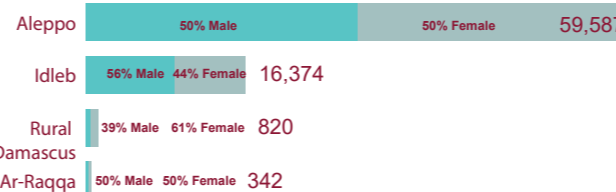

Southern Turkey: Shelter/NFI cluster-beneficiaries reached in May 2016 (Sub-district level)

Shelter/NFI Cluster
X-Border Operation - Turkey Hub
 ShelterCluster.org,
 Coordinating Humanitarian Shelter

Governorate level

NFI reached beneficiaries

Shelter reached beneficiaries

36 sub-districts reached in **4** governorates
 31 sub-districts reached by NFI
 17 sub-districts reached by Shelter

NFI number of reached sub-districts