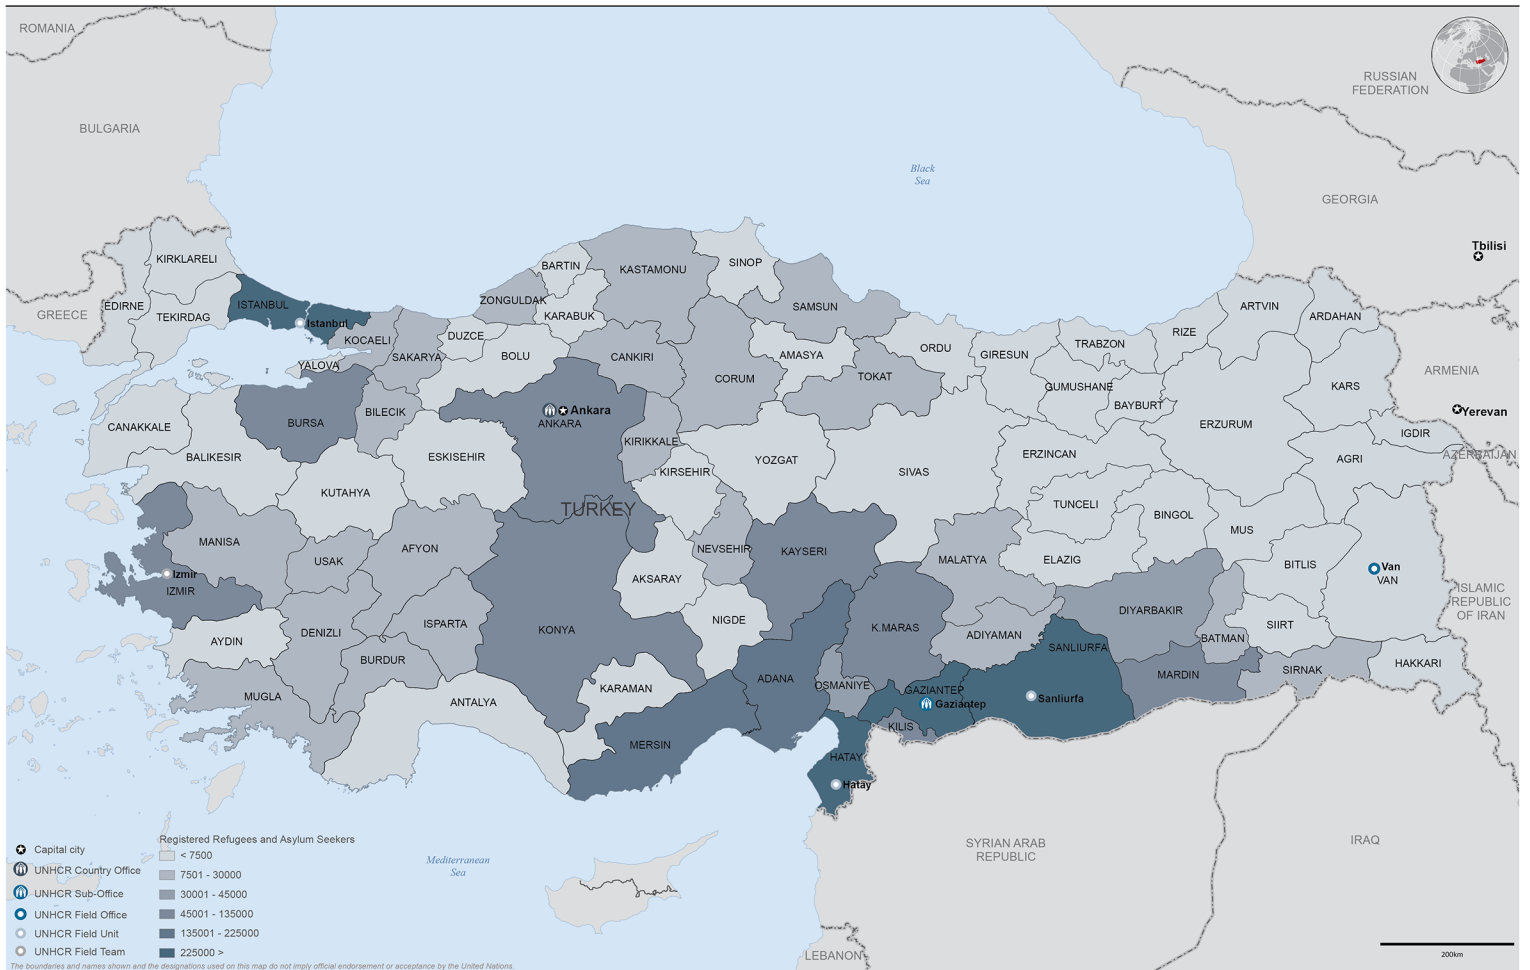

# Turkey

## Provincial Breakdown of Refugees and Asylum Seekers in Turkey

as of 01 December 2016

**For External Use**  **UNHCR**  
The UN Refugee Agency

Creation date: 01 December 2016 Sources: UNHCR, DGMM Author: UNHCR - Turkey Feedback: [IMTurkey@unhcr.org](mailto:IMTurkey@unhcr.org)